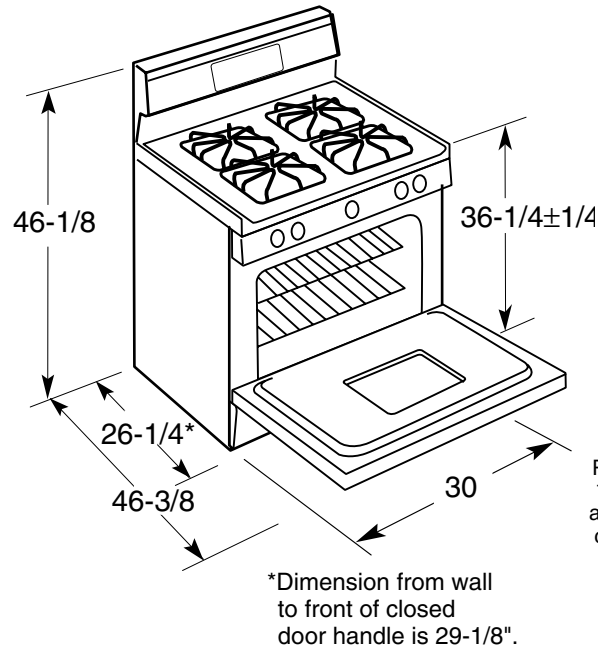

JGBP88DEM

GE® 30" Free-Standing Self-Clean Gas Range

Dimensions and Installation Information (in inches)

Electrical Rating: 120V, 60Hz, 9A

Installation Information: Before installing, consult installation instructions packed with product for current dimensional data.

For answers to your Monogram®, GE Profile™ or GE® appliance questions, visit our website at ge.com or call GE Answer Center® service, 800.626.2000.

imagination at work

Specification Revised 6/07

330586