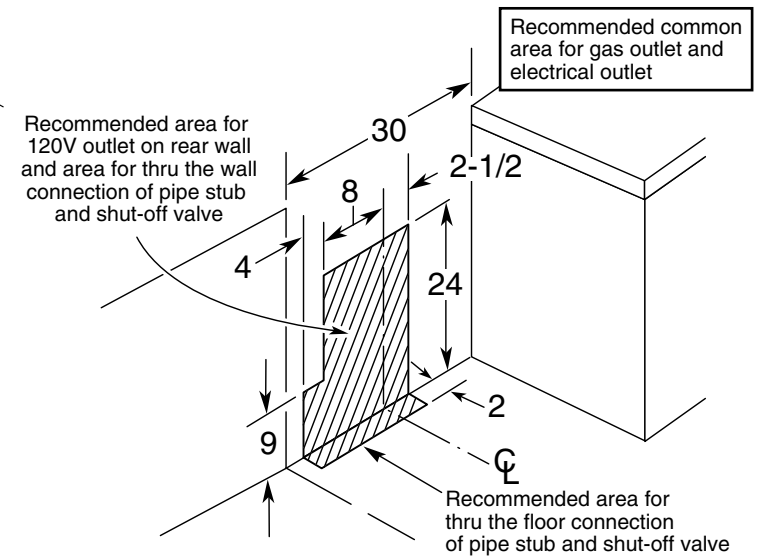

JGBP88DEM

GE® 30" Free-Standing Self-Clean Gas Range

Dimensions and Installation Information (in inches)

Electrical Rating: 120V, 60Hz, 9A

Installation Information: Before installing, consult installation instructions packed with product for current dimensional data.

For answers to your Monogram®, GE Profile™ or GE® appliance questions, visit our website at ge.com or call GE Answer Center® service, 800.626.2000.

imagination at work

Specification Revised 6/07

330586