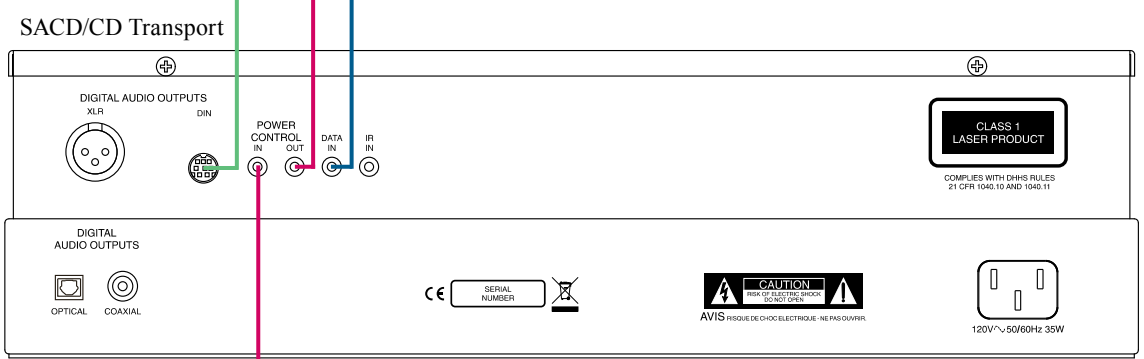

Note: Refer to the MA5300 Owner's Manual page 8 for additional connection information.

Connection Legend:

- Data Cable* - — Digital Signal Cable - —
 - Sensor/Keypad Cable - — RS232 Cable - —
 - Power Control Cable* - — Ground Wire - —
 - Audio Signal Cable - — AC Power Cords - —
 - Video Signal Cable - — Loudspeaker Cable - —
 - RF Signal Cable - —
- * 2 conductor shielded with 1/8 inch stereo mini phone plug on each end.

Note: Refer to the MA5300 Owner's Manual pages 9 thru 10 for additional connection information.

Connection Legend:

- Data Cable* - — Digital Signal Cable - —
 - Sensor/Keypad Cable - — RS232 Cable - —
 - Power Control Cable* - — Ground Wire - —
 - Audio Signal Cable - — AC Power Cords - —
 - Video Signal Cable - — Loudspeaker Cable - —
 - RF Signal Cable - —
- * 2 conductor shielded with 1/8 inch stereo mini phone plug on each end.