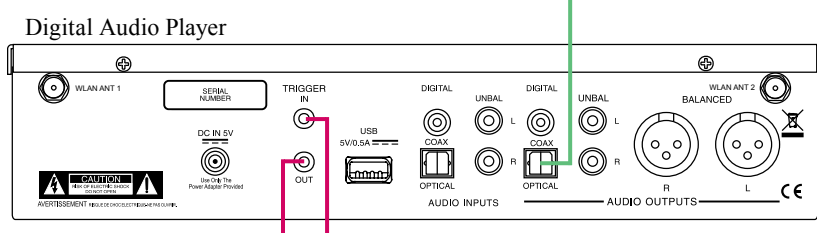

Note: Refer to the MA5300 Owner's Manual page 8 for additional connection information.

Connection Legend:

- Data Cable* - — Digital Signal Cable - —
 - Sensor/Keypad Cable - — RS232 Cable - —
 - Power Control Cable* - — Ground Wire - —
 - Audio Signal Cable - — AC Power Cords - —
 - Video Signal Cable - — Loudspeaker Cable - —
 - RF Signal Cable - —
- * 2 conductor shielded with 1/8 inch stereo mini phone plug on each end.

Note: Refer to the MA5300 Owner's Manual pages 9 thru 10 for additional connection information.

Connection Legend:

- Data Cable* - — Digital Signal Cable - —
 - Sensor/Keypad Cable - — RS232 Cable - —
 - Power Control Cable* - — Ground Wire - —
 - Audio Signal Cable - — AC Power Cords - —
 - Video Signal Cable - — Loudspeaker Cable - —
 - RF Signal Cable - —
- * 2 conductor shielded with 1/8 inch stereo mini phone plug on each end.