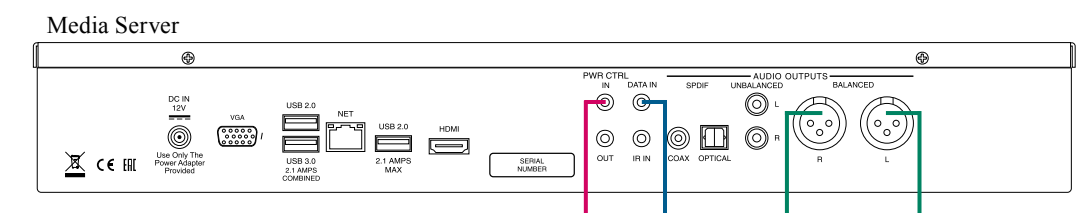

Note: Refer to the MA5300 Owner's Manual page 8 for additional connection information.

Connection Legend:

- Data Cable* - — Digital Signal Cable - —
 - Sensor/Keypad Cable - — RS232 Cable - —
 - Power Control Cable* - — Ground Wire - —
 - Audio Signal Cable - — AC Power Cords - —
 - Video Signal Cable - — Loudspeaker Cable - —
 - RF Signal Cable - —
- * 2 conductor shielded with 1/8 inch stereo mini phone plug on each end.

Note: Refer to the MA5300 Owner's Manual pages 9 thru 10 for additional connection information.

Connection Legend:

- Data Cable* - — Digital Signal Cable - —
 - Sensor/Keypad Cable - — RS232 Cable - —
 - Power Control Cable* - — Ground Wire - —
 - Audio Signal Cable - — AC Power Cords - —
 - Video Signal Cable - — Loudspeaker Cable - —
 - RF Signal Cable - —
- * 2 conductor shielded with 1/8 inch stereo mini phone plug on each end.