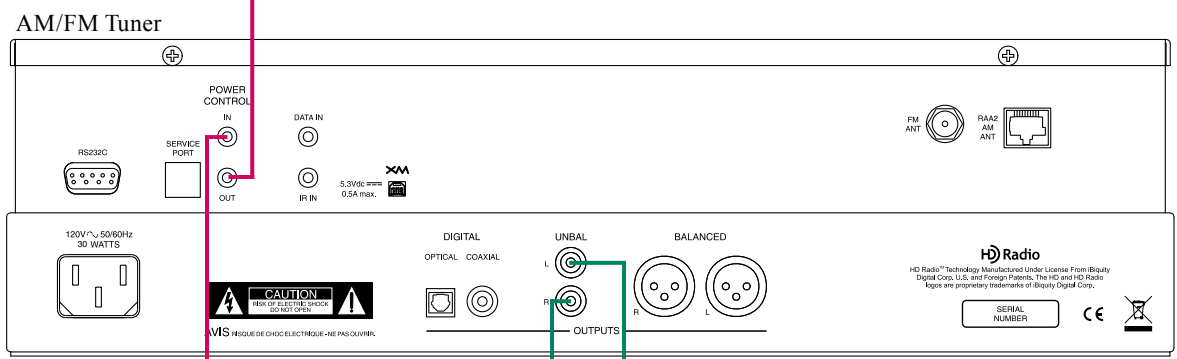

Note: Refer to the MA5300 Owner's Manual page 8 for additional connection information.

Connection Legend:

- Data Cable* - — Digital Signal Cable - —
 - Sensor/Keypad Cable - — RS232 Cable - —
 - Power Control Cable* - — Ground Wire - —
 - Audio Signal Cable - — AC Power Cords - —
 - Video Signal Cable - — Loudspeaker Cable - —
 - RF Signal Cable - —
- * 2 conductor shielded with 1/8 inch stereo mini phone plug on each end.

Note: Refer to the MA5300 Owner's Manual pages 9 thru 10 for additional connection information.

Connection Legend:

- Data Cable* - — Digital Signal Cable - —
 - Sensor/Keypad Cable - — RS232 Cable - —
 - Power Control Cable* - — Ground Wire - —
 - Audio Signal Cable - — AC Power Cords - —
 - Video Signal Cable - — Loudspeaker Cable - —
 - RF Signal Cable - —
- * 2 conductor shielded with 1/8 inch stereo mini phone plug on each end.