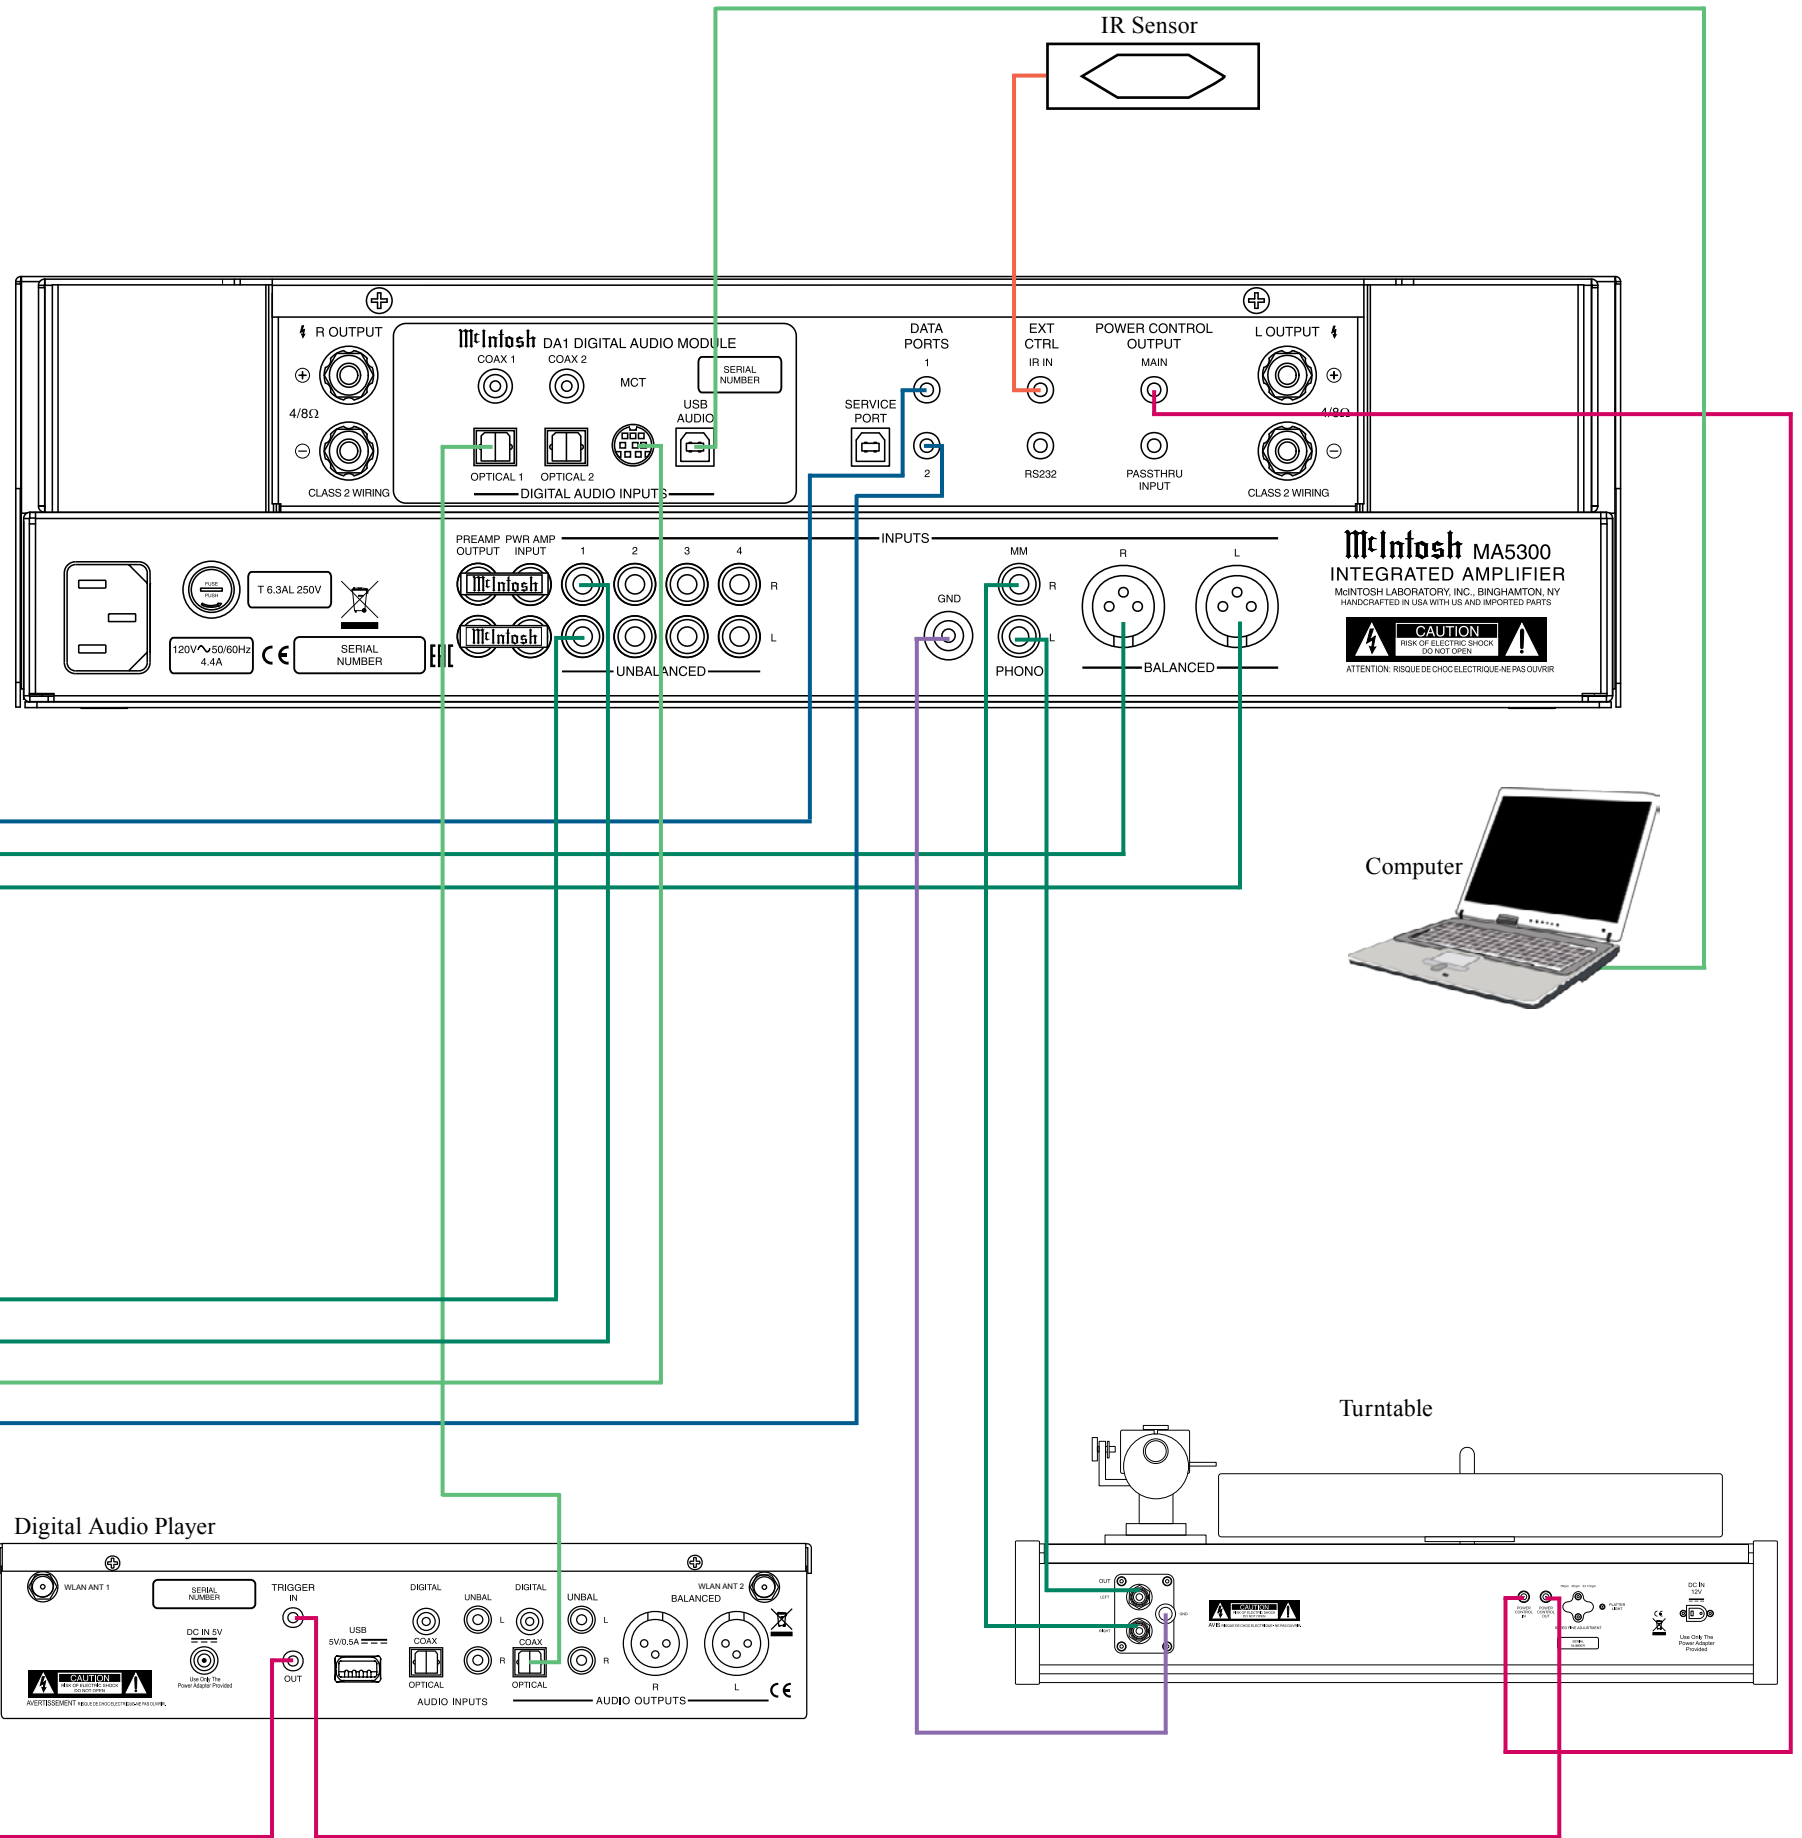

Note: Refer to the MA5300 Owner's Manual page 8 for additional connection information.

Connection Legend:

- Data Cable* - — Digital Signal Cable - —
 - Sensor/Keypad Cable - — RS232 Cable - —
 - Power Control Cable* - — Ground Wire - —
 - Audio Signal Cable - — AC Power Cords - —
 - Video Signal Cable - — Loudspeaker Cable - —
 - RF Signal Cable - —
- * 2 conductor shielded with 1/8 inch stereo mini phone plug on each end.

Note: Refer to the MA5300 Owner's Manual pages 9 thru 10 for additional connection information.

Connection Legend:

- Data Cable* - — Digital Signal Cable - —
 - Sensor/Keypad Cable - — RS232 Cable - —
 - Power Control Cable* - — Ground Wire - —
 - Audio Signal Cable - — AC Power Cords - —
 - Video Signal Cable - — Loudspeaker Cable - —
 - RF Signal Cable - —
- * 2 conductor shielded with 1/8 inch stereo mini phone plug on each end.