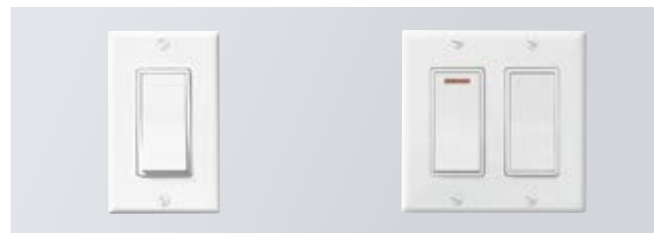

Match the wall controls in your home!*

Electronic control hoods may be wired to any momentary wall switch brand for full speed and lighting control. Requires purchase of low voltage wiring kit HAWRK3, sold separately.

Mechanical control hoods may be wired to any momentary wall switch brand for on/off speed and light control.

*Wall controls not included with hood. Controls shown are for reference only. Instructions available online.