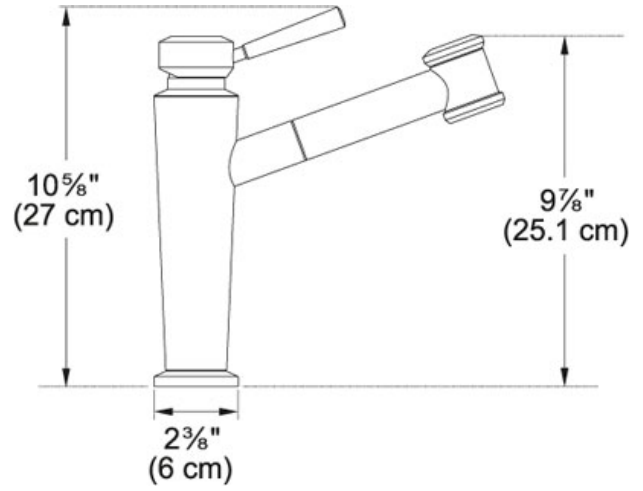

Satin Nickel | 115.0481.426

FAMILY : Faucets | INSTALLATION TYPE : Single Hole installation | FINISH : Satin Nickel | SERIE : Absinthe | MODEL : FFPS5280

Oriented on current trends in product design, the combination of transitional style and sculptured form provide sleek aesthetics that will delight any chef day after day.

TECHNICAL DATA

Cartridge	35mm Ceramic Cartridge
Faucet Operation	Top Lever
Flow Rate	1.75 gpm
Spray Type	Full and Needle Spray
Version	Pull-Down
Where to buy	Showroom
Countertop hole diameter	1 3/8"