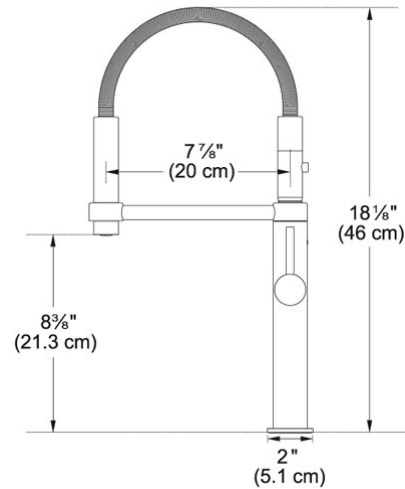

## Satin Nickel | 115.0395.997

FAMILY : **Faucets** | SERIE : **Pescara** | INSTALLATION TYPE : **Single Hole installation** | FINISH : **Satin Nickel** | MODEL : **FF4480**

The clean design and detailed craftsmanship make Franke's Pescara faucet line ideal for those who savor simplicity. Pescara faucets feature a level of functionality and performance that maximizes usability for the home chef or kitchen connoisseur.

### TECHNICAL DATA

Cartridge	28mm Ceramic Cartridge
Duct size	34.925mm
Faucet Operation	Side Lever
Flow Rate	1.75 gpm
Spray Type	Full and Needle Spray
Version	Pull-Down
Where to buy	Showroom
Countertop hole diameter	1 3/8"

FAMILY : **Faucets** | SERIE : **Pescara** | INSTALLATION TYPE : **Single Hole installation** | FINISH : **Satin Nickel** | MODEL : **FF4480**

---

**RECOMMENDED**

---

---

133.0361.290

---

---