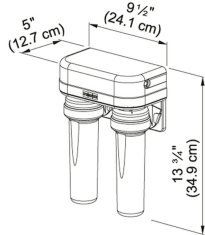

FAMILY : **Faucets** | SERIE : **Pescara** | INSTALLATION TYPE : **Single Hole installation** | FINISH : **Satin Nickel** | MODEL : **FF4480**

RECOMMENDED

133.0361.290

119.0355.537

115.0470.471

115.0469.767

120.0355.520