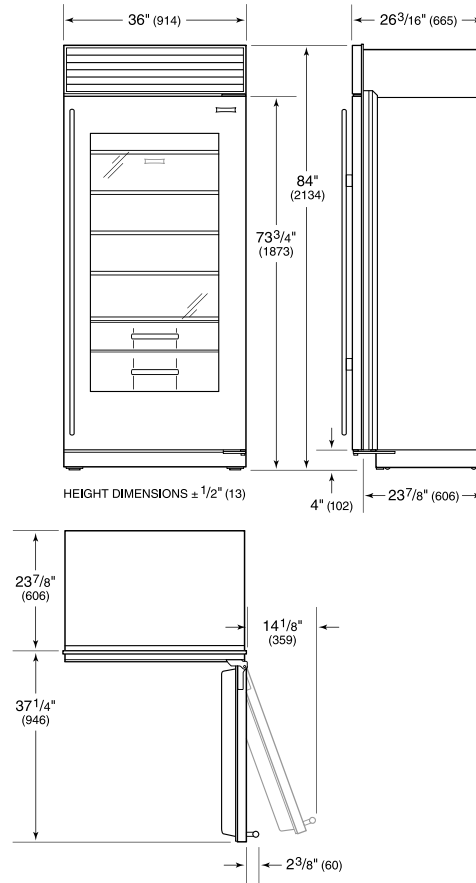

Air Purification Cartridge

Egg Container

Dual Installation Kit

Stainless steel kickplate

Grilles for 83" or 88" finished height (84" is standard)

Side panel mounting kit

Dual Installation Kit with Dual Wide Grilles

Model	BI-36RG/O
Dimensions	36"W x 84"H x 24"D
Door Clearance	37 1/4"
Weight	430 lbs
Refrigerator Capacity	23.3 cu. ft.
Electrical Supply	115 VAC, 60 Hz
Electrical Service	15 amp dedicated circuit
Receptacle	3-prong grounding-type

ELECTRICAL

INTERIOR VIEW

This illustration is intended for interior reference only and may not represent the exterior of the model being specified.

DIMENSIONS

FLUSH INSET INSTALLATION

SIDE VIEW

FRONT VIEW

NOTE: 3 1/2" (89) finished returns and shaded areas will be visible and should be finished to match cabinetry. Shaded line represents profile of unit with 1/4" (19) panel.