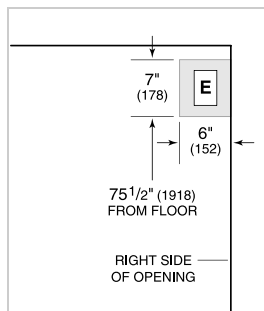

Model	BI-36RG/O
Dimensions	36"W x 84"H x 24"D
Door Clearance	37 1/4"
Weight	430 lbs
Refrigerator Capacity	23.3 cu. ft.
Electrical Supply	115 VAC, 60 Hz
Electrical Service	15 amp dedicated circuit
Receptacle	3-prong grounding-type

ELECTRICAL

INTERIOR VIEW

This illustration is intended for interior reference only and may not represent the exterior of the model being specified.

DIMENSIONS

FLUSH INSET INSTALLATION

SIDE VIEW

FRONT VIEW

NOTE: 3 1/2" (89) finished returns and shaded areas will be visible and should be finished to match cabinetry. Shaded line represents profile of unit with 1/4" (19) panel.