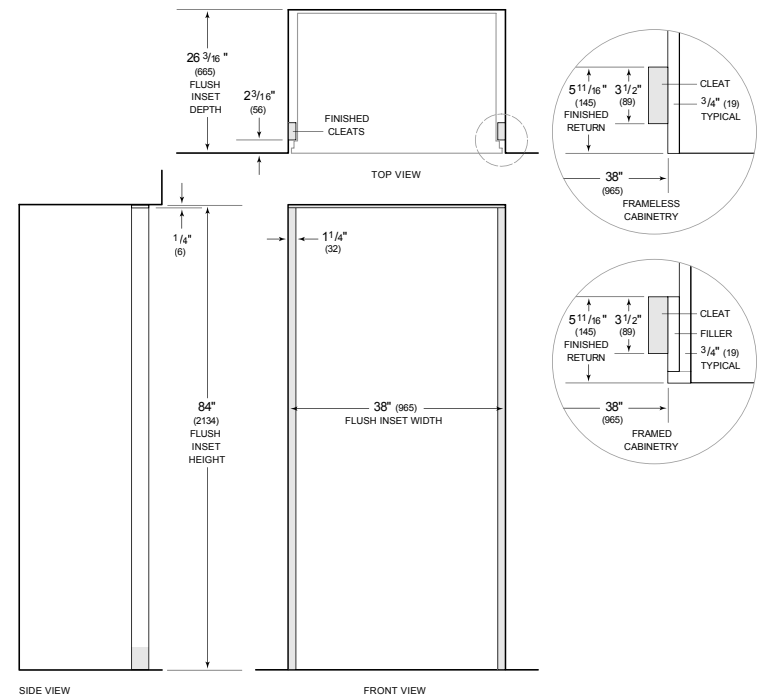

Air Purification Cartridge

Egg Container

Dual Installation Kit

Stainless steel kickplate

Grilles for 83" or 88" finished height (84" is standard)

Side panel mounting kit

Dual Installation Kit with Dual Wide Grilles

HANDLE ACCESSORIES

PRO

TUBULAR

PRODUCT DETAILS

REFRIGERATOR

- 4 Adjustable glass shelves
- 1 Stationary glass shelf
- 1 High-humidity drawer with dividers
- 2 Storage drawers with dividers

PRODUCT SPECIFICATIONS

Model	BI-36RG/O
Dimensions	36"W x 84"H x 24"D
Door Clearance	37 1/4"
Weight	430 lbs
Refrigerator Capacity	23.3 cu. ft.
Electrical Supply	115 VAC, 60 Hz
Electrical Service	15 amp dedicated circuit
Receptacle	3-prong grounding-type

ELECTRICAL

INTERIOR VIEW

This illustration is intended for interior reference only and may not represent the exterior of the model being specified.

DIMENSIONS

FLUSH INSET INSTALLATION

SIDE VIEW

FRONT VIEW

NOTE: 3 1/2" (89) finished returns and shaded areas will be visible and should be finished to match cabinetry. Shaded line represents profile of unit with 1/4" (19) panel.