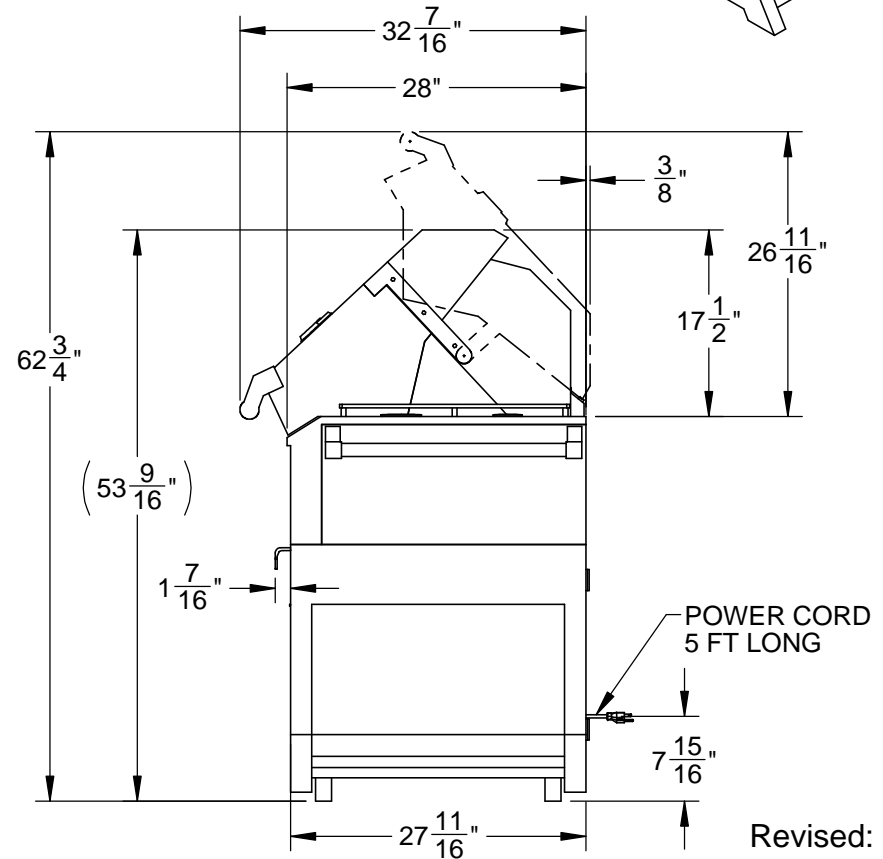

GXBR36CX2: 36" FREESTANDING DELUXE GRILL WITH DOUBLE SIDE BURNER

Revised: 5/3/2016