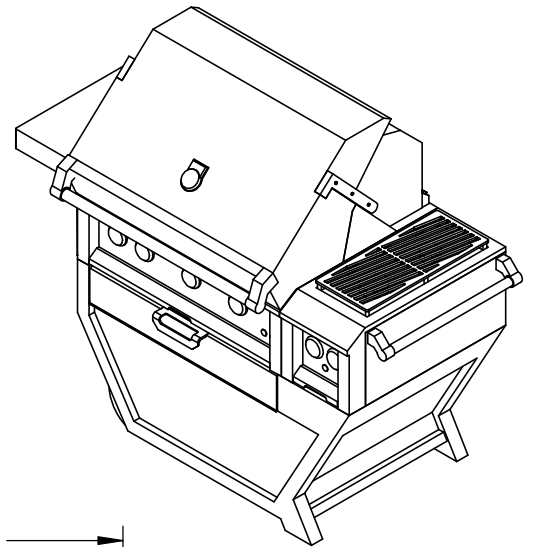

GXBR36CX2: 36" FREESTANDING DELUXE GRILL WITH DOUBLE SIDE BURNER

Revised: 5/3/2016