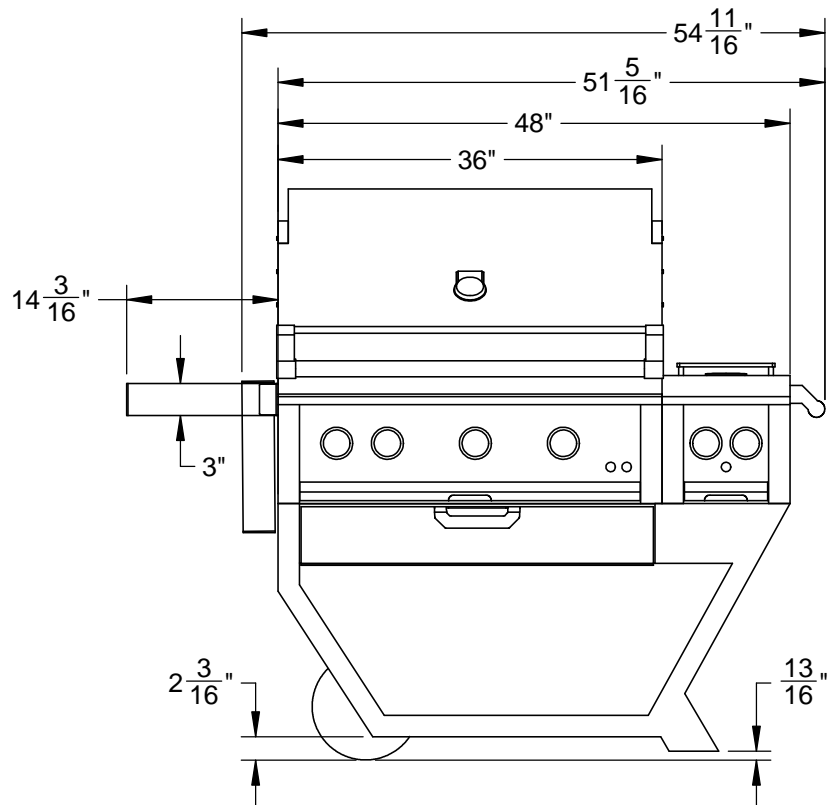

GXBR36CX2: 36" FREESTANDING DELUXE GRILL WITH DOUBLE SIDE BURNER

Revised: 5/3/2016