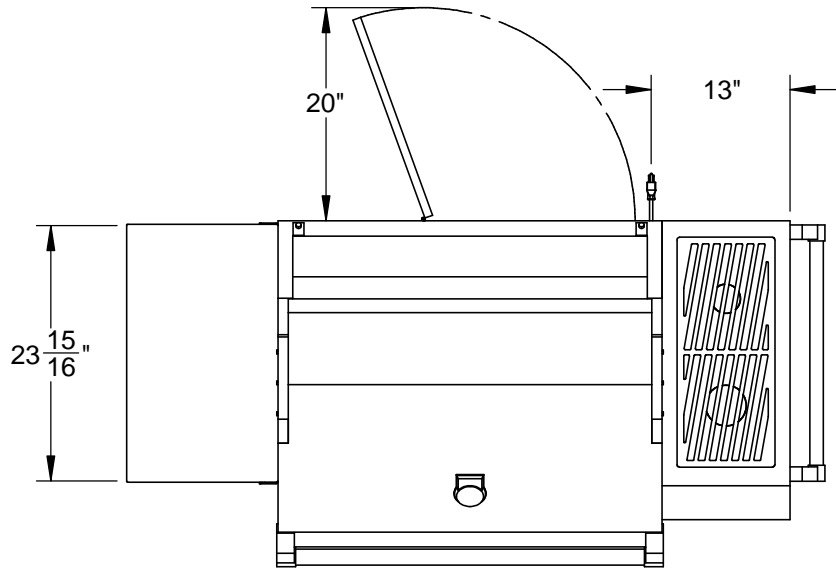

GXBR36CX2: 36" FREESTANDING DELUXE GRILL WITH DOUBLE SIDE BURNER

Revised: 5/3/2016