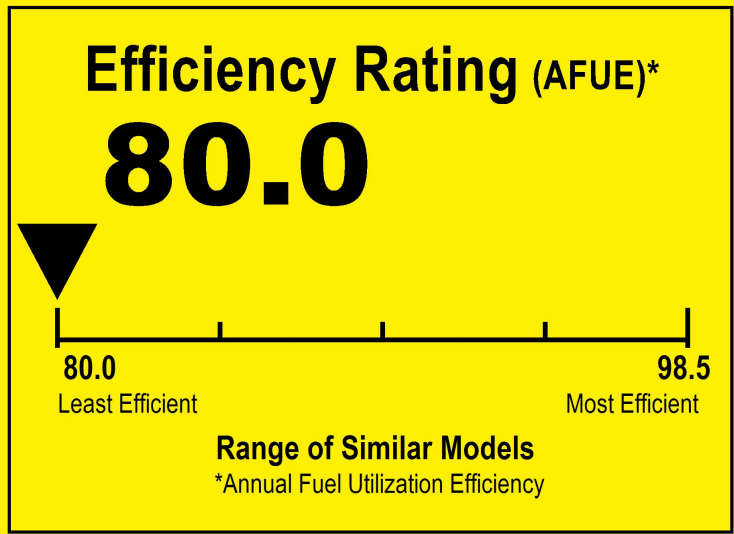

U.S. Government

Federal law prohibits removal of this label before consumer purchase.

ENERGYGUIDE

Furnace
Non-Weatherized
Natural Gas, Propane Gas

TRANE
Model TDD2B060A9V3VA*

For energy cost info, visit productinfo.energy.gov