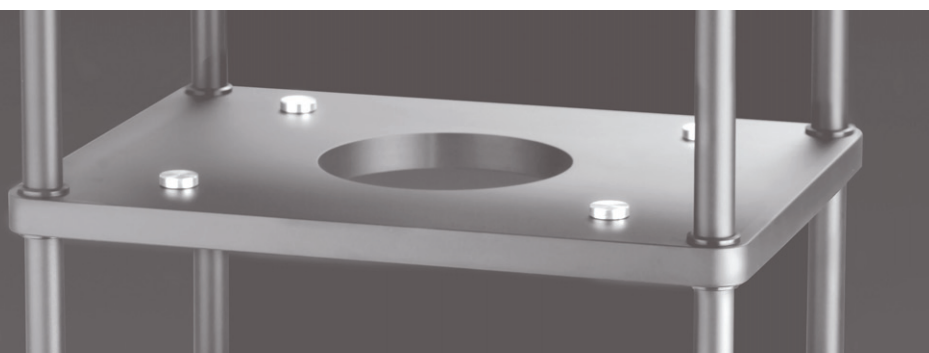

Wall Shelf

Model	Description	Dimensions	Inner Shelves Dim. mm | inch	Colour
WS-5	Wall shelf for turntable	W550 H160/50 D470 21,7x6,3/2,0x18,5	W550 H160/50 D470 19,7x16,1	Black

Stands for Bookshelf Loudspeakers

Model	Description	Dimensions	Inner Shelves Dim. mm | inch	Colour
SS-5	Stands for Bookshelf Loudspeakers	W330 H525 D310 13,0x20,7x12,2	W190 x D190 7,5x7,5	Black
SS-5s	Stands for Bookshelf Loudspeakers	W330 H525 D310 13,0x20,7x12,2	W190 x D190 7,5x7,5	Silver
SS-6	Stands for Bookshelf Loudspeakers	W330 H625 D310 13,0x20,7x12,2	W160 x D160 7,5x7,5	Black
SS-6s	Stands for Bookshelf Loudspeakers	W330 H625 D310 13,0x20,7x12,2	W160 x D160 7,5x7,5	Silver
SS-7	Stands for Bookshelf Loudspeakers	W330 H725 D310 13,0x28,5x12,2	W160 x D160 6,3x6,3	Black
SS-7s	Stands for Bookshelf Loudspeakers	W330 H725 D310 13,0x28,5x12,2	W160 x D160 6,3x6,3	Silver
NS-6	Stands for Bookshelf Loudspeakers	W230 H625 D280 9,1x24,6x11,0	W160 x D160 6,3x6,3	Black
NS-7	Stands for Bookshelf Loudspeakers	W230 H725 D280 9,1x28,5x11,0	W160 x D160 6,3x6,3	Black
NS-10	Stands for Bookshelf Loudspeakers	W230 H1020 D280 9,1x40,1x11,0	W160 x D160 6,3x6,3	Black

Solidsteel reserves the right to amend details of the specifications without notice in line with technical developments.

www.solidsteel.it

solidsteel