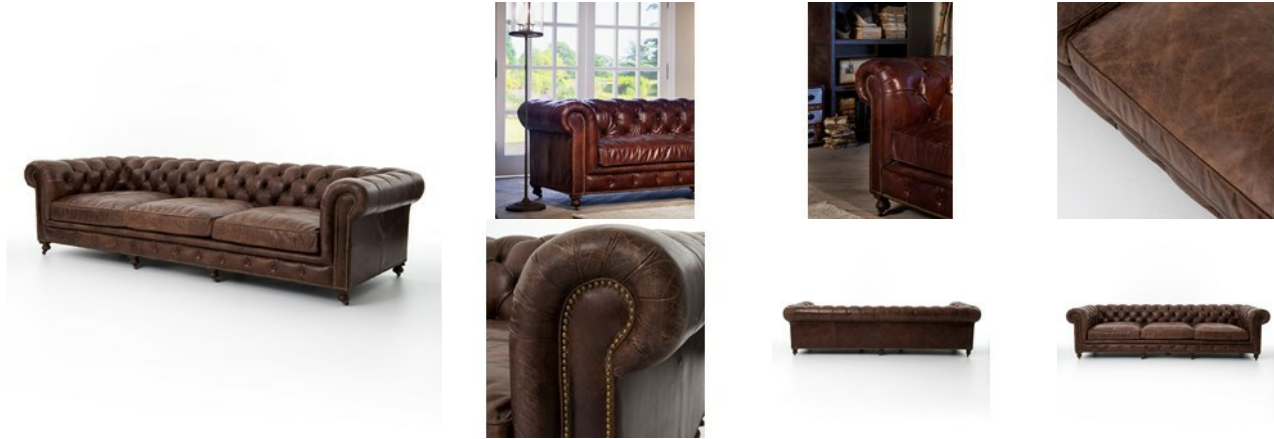

CCAR-35

Conrad 118" Sofa-Cigar

OVERVIEW

This dramatic Chesterfield sofa has a grand, men's club feel. Saddle-toned, top-grain leather is lovingly aged — an effect that will intensify beautifully in time.

Dimensions: W: 118" H: 30.5" D: 47.25"

Quantity in Stock: 5

More on the Way: Yes

Estimated Arrival Date: 1 to 2 weeks

PRODUCT DETAILS

SKU: CCAR-35

Collection: Carnegie

Weight: 339.5 lb

Type: Sofas

Colors: Cigar, Antique Oak, Antique Brass Nailhead

Materials: Top-Grain Leather, Solid Ash, Iron

Volume: 98.25 cu ft

Category: Living Room

COLLECTION OVERVIEW

From the Carnegie Collection

Inspired by centuries of design from old world libraries, these pieces re-invent classic themes for timeless elegance. Top-grain, hand finished leathers feel worn, adding interest and age to modern frames. Unexpected materials push boundaries and redefine luxury, with strong attention to detail, complicated shapes and intricate patterns.