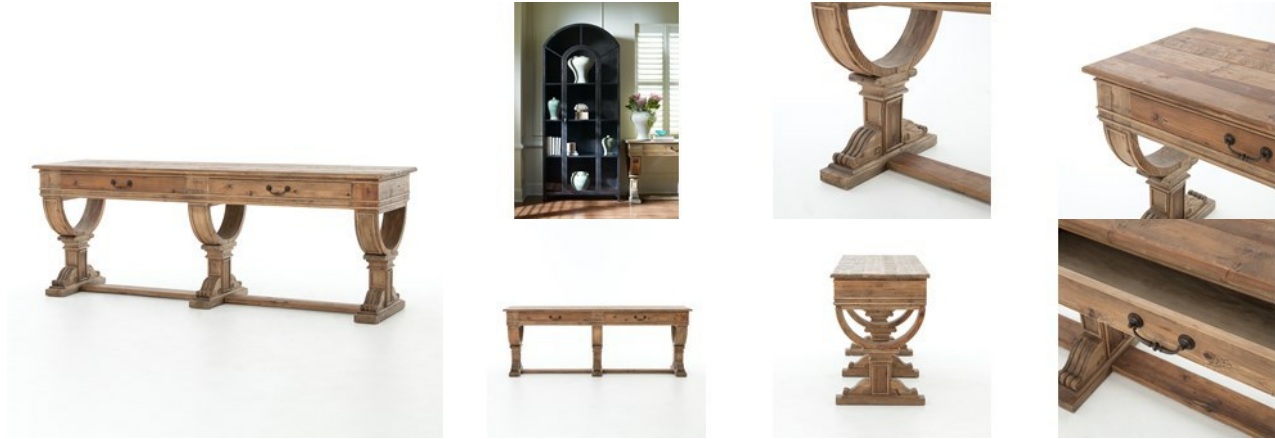

CIMP-M9-BP

Sergio Console Table-Bleached Pine

OVERVIEW

At your service, madam. A French Rococo-inspired console adds storage and flair with a trio of curved, courtly supports.

Dimensions: W: 86.5" H: 31.5" D: 23.5"

Quantity in Stock: 13

More on the Way: Yes

Estimated Arrival Date: Early March

PRODUCT DETAILS

SKU: CIMP-M9-BP

Collection: Hughes

Weight: 136 lb

Type: Console Tables

Colors: Waxed Bleached Pine

Materials: Reclaimed Pine

Volume: 18.36 cu ft

Category: Living Room

COLLECTION OVERVIEW

From the Hughes Collection

Alluring contrasts, incredible textures, intriguing finishes and modern functionality. Refined forms take inspiration from many eras, re-worked with reclaimed character woods, slate, stone, and iron for rustic allure. Woods are reclaimed from old buildings are bleached, sanded, and finished to heighten raw beauty.