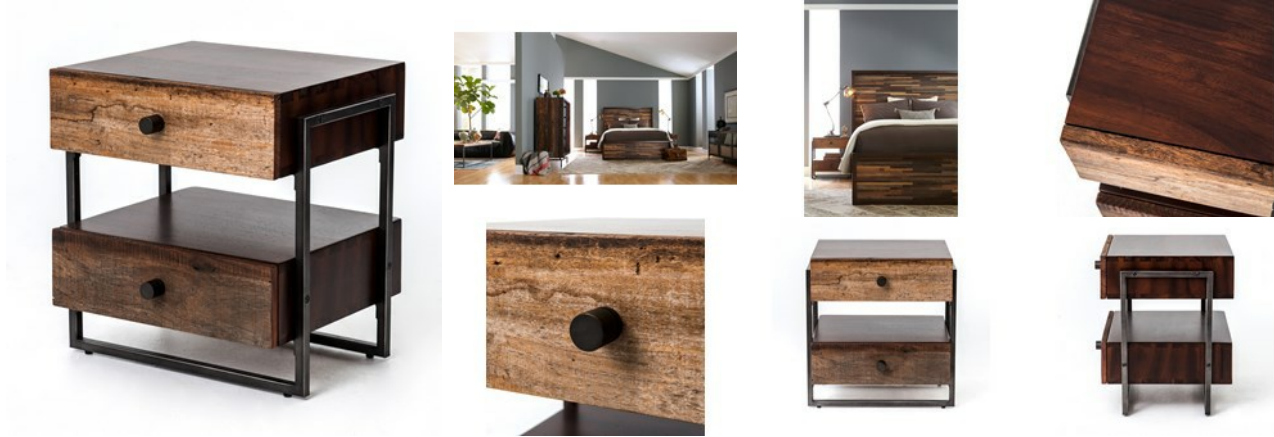

## Milo End Table

---

### OVERVIEW

Sleek lines sing with the added character of Guanacaste and peroba woods. Distressed tones and varied textures play well with industrial iron pulls and a squared iron base.

**Dimensions:** W: 21.25" H: 22.25" D: 18"

### PRODUCT DETAILS

**SKU:** VBNA-ET1007

**Collection:** Bina

**Weight:** 78 lb

**Type:** Side Tables

**Colors:** Dark Stain And Wax, Natural Sealers And Wax, Black With Highlight

**Materials:** Guanacaste, Peroba, Iron