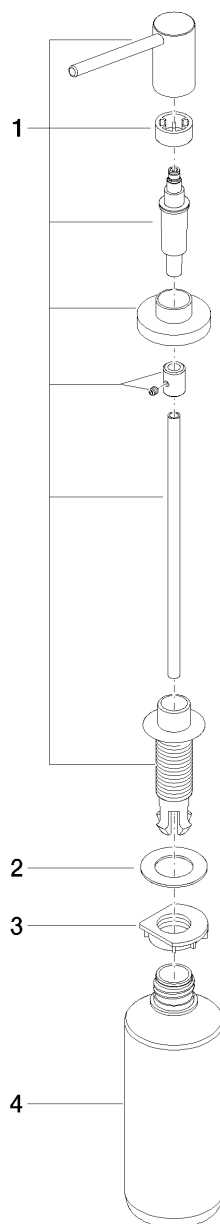

Kitchen

82435970 Deck-mounted liquid soap dispenser with flange

Article number: 82435970

Product specifications

- 500 ml bottle capacity
 - 360 degree swivel
- Spare parts available on request

Surfaces

- chrome 82435970-00
- matt platinum 82435970-06

Exploded assembly drawing

Kitchen

82435970 Deck-mounted liquid soap dispenser with flange

Article number: 82435970

Order quantity

No.	Article number	Name	Installation quantity
1	90101051000ff	dispenser	1
2	08101060990	disc	1
3	08101060890	nut	1
4	08101060090	container	1