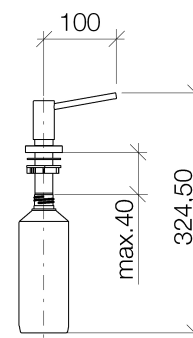

Kitchen

82435970 Deck-mounted liquid soap dispenser with flange

Article number: 82435970

Product specifications

- 500 ml bottle capacity
 - 360 degree swivel
- Spare parts available on request

Surfaces

- chrome 82435970-00
- matt platinum 82435970-06

Exploded assembly drawing

Kitchen

82435970 Deck-mounted liquid soap dispenser with flange

Article number: 82435970

Order quantity

No.	Article number	Name	Installation quantity
1	90101051000ff	dispenser	1
2	08101060990	disc	1
3	08101060890	nut	1
4	08101060090	container	1