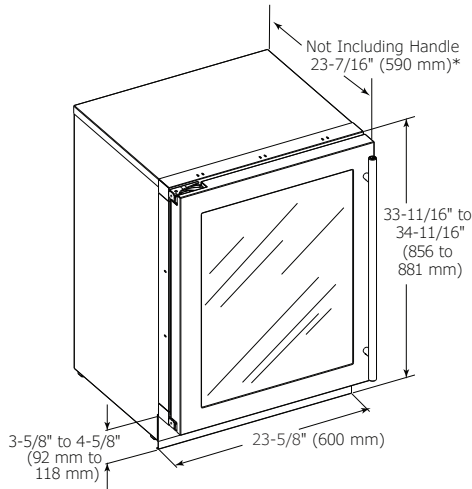

MODEL DETAILS

Model	Voltage/Hz	Door Swing	Finish	Shipping Weight
U-2224ZWCS-00B	115 / 60	Field Reversible	Stainless Frame	160 lb
U-2224ZWCS-13B	115 / 60	Right-Hand Hinged	Stainless Frame (Lock)	160 lb
U-2224ZWCS-15B	115 / 60	Left-Hand Hinged	Stainless Frame (Lock)	160 lb
U-2224ZWCINT-00B	115 / 60	Field Reversible	Integrated Frame	157 lb
U-2224ZWCINT-60B	115 / 60	Field Reversible	Integrated Solid	150 lb

*Installs on integrated models.

2000 Series • 24" Wine Captain® Model • 2224ZWC
DIMENSIONS

Dimensions shown apply to all finishes, including Integrated (INT) models with 3/4" integrated panel/frame installed.

Do not obstruct front grille air flow.

SPECIFICATIONS

Model	2224ZWC
Amps: Running	1.2
Capacity: Average Volume (cu ft)	4.7
Capacity: Wine Bottle (750 ml)	43
Control Type	Digital Touch Pad
Dimensions: Product Depth	23 7/16" / 590 mm
Dimensions: Product Height	33 11/16" / 856 mm
Dimensions: Product Width	23 5/8" / 600 mm
ENERGY STAR	N/A
Panel Height	30" / 762 mm
Panel Thickness	3/4" / 20 mm
Panel Type	2 3/4" / 70 mm Frame Panel or Solid Panel (-60 suffix)
Panel Width	23 1/2" / 595 mm
Product Weight: Max	150 lb
Refrigerant Type	R600a
Sabbath (Star K Certified)	Yes
Temperature Range	34°F - 65°F