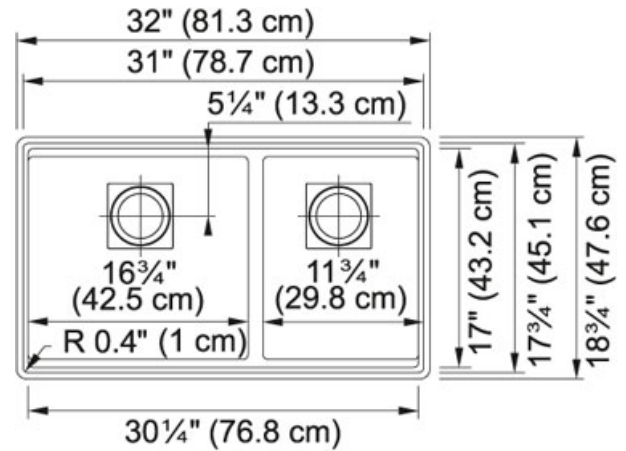

Peak Granite Storm | 125.0389.614

FAMILY : Sinks | SERIE : Peak | FINISH : Granite Storm | INSTALLATION TYPE : Undermount | MODEL : PKG160STO | STYLE : Contemporary

TECHNICAL DATA

Minimum Cabinet Size	36"
Drain Opening	3 1/2"
Length overall	32"
Width overall	18 3/4"
Length of large bowl	17 7/16"
Width of large bowl	17 3/4"
Depth of large bowl	9 1/2"
Length of small bowl	12 7/16"
Width of small bowl	17 3/4"
Depth of small bowl	9 1/2"
Number of Bowls	2
Type of Material	Granite
Where to buy	Showroom