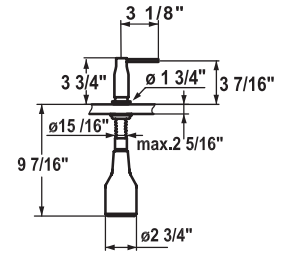

Item No.

Finish

Z.536.332.000

chrome

Accessory

Soap dispenser

- easily refillable from surface without disassembly
- mounting hole size $\varnothing 1'' - 1 \frac{3}{8}''$
- Delivery includes:
 - pump
 - soap container, filling capacity 10.7 fl.oz.
- Suitable for:
 - KWC SIN

Item No.

Finish

Z.536.332.127

splendure™ stainless steel

Accessory

Soap dispenser

- easily refillable from surface without disassembly
- mounting hole size $\varnothing 1'' - 1 \frac{3}{8}''$
- Delivery includes:
 - pump
 - soap container, filling capacity 10.7 fl.oz.
- Suitable for:
 - KWC SIN