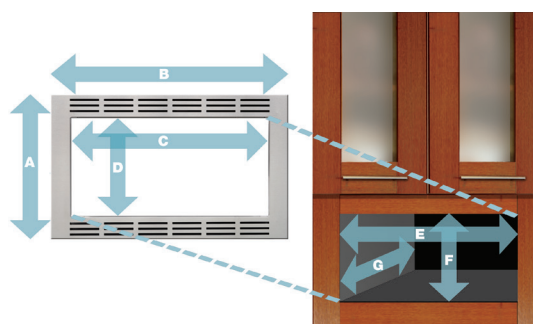

MENU	
Number of Auto Cook Items	14
Sensor Cook or Auto Cook	1. Oatmeal
	2. Breakfast Sausage
	3. Omelet
	4. Quinoa
	5. Soup
	6. Frozen Entrees
	7. Frozen Pizza (single)
	8. Potatoes
	9. Fresh Vegetables
	10. Frozen Vegetables
	11. Rice
	12. Frozen Dinners
	13. Pasta
	14. Fish Fillets
OTHER	
Turntable Size (In)	16.5
Operating Instructions	English / Spanish
Accessory	Glass Tray
Trim Kit	Yes
Power Source	120V / 60HZ
DIMENSIONS	
Outside H x W x D (in)	14 x 23 7/8 x 19 7/16
Oven H x W x D (in)	10 15/16 x 18 7/16 x 18 1/2
Weight (lb)	37
Safety Standard	UL
UPC Code	8-85170-28301-5
27" TRIM KITS	
Model Number	NN-TK922SS
UPC	8-85170-07309-8
30" TRIM KITS	
Model Number	NN-TK932SS
UPC	8-85170-07310-4

BUILT-IN INSTALLATION TRIM KITS

Achieve a built-in look with Panasonic's optional trim kits.

Microwave Oven	2.2 Cu. Ft. NN-SN966S	
Trim Kit	27" NN-TK922SS	30" NN-TK932SS
Trim Kit Outer Size	A 18-9/16"	B 27" 30"
Trim Kit Inner Size	C 24-5/8"	D 13-7/16" 13-11/16"
Cabinet Opening	E 25-1/2" 28-1/2"	F 17-3/8"
	G 21" minimum