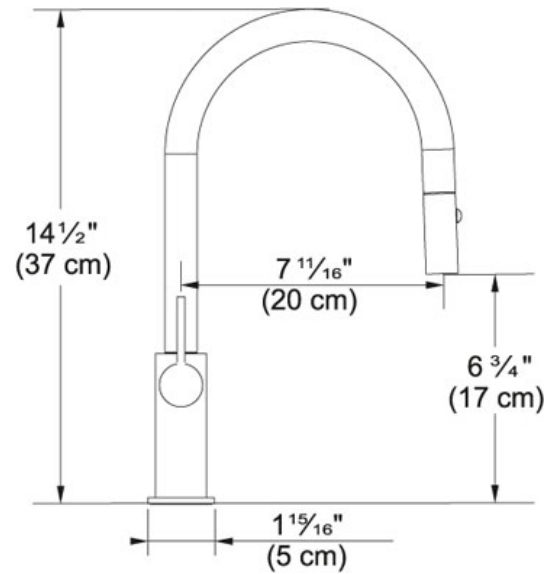

SPECIFICATION SHEET

PRODUCT FAMILY: **Faucets** FINISH: **Polished Chrome** SERIES: **AMBIENT** MODEL: **FFP3100**

Product Information

Article Number	115.0355.841
Model Name	FFP3100
Version	Pull out spray with lock-in-place function
Flow Rate	1.75 gpm
Cartridge	Ceramic discs
Tap Operation	Side Lever
Applicable to	1 3/8"
Spout Swivel Range	180°