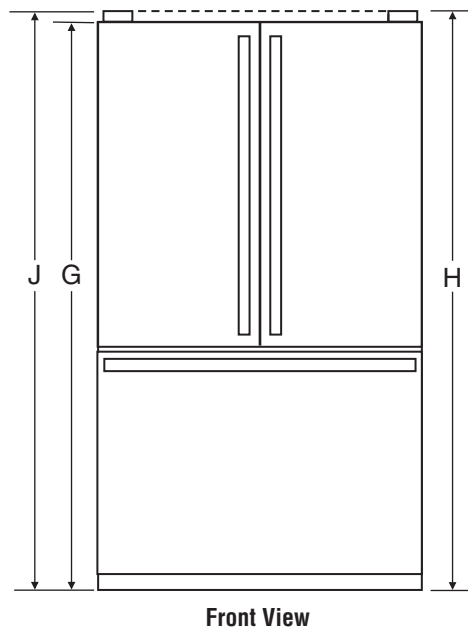

# FRENCH DOOR BOTTOM-FREEZER REFRIGERATORS

Front View

*Style of product may vary from picture*

## PRODUCT DIMENSIONS

	INCHES	CENTIMETERS
A	35 5/8	90.5
B <sup>1</sup>	29 1/4	74.3
C	24	61.0
D <sup>2</sup>	26 3/4	67.9
E <sup>3</sup>	43 3/8	110.2
F <sup>4</sup>	37 1/8	94.3
G <sup>5</sup>	68 1/8	173.0
H <sup>6</sup>	69 7/8	177.5
J <sup>7</sup>	N/A	N/A