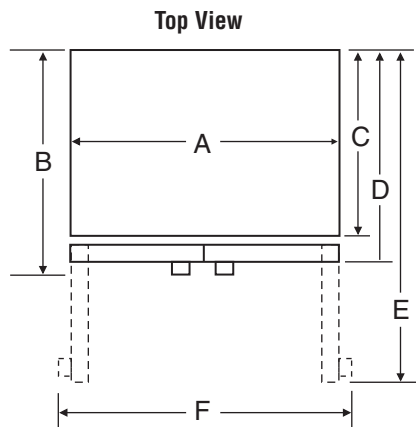

# FRENCH DOOR BOTTOM-FREEZER REFRIGERATORS

Front View

*Style of product may vary from picture*

## PRODUCT DIMENSIONS

	INCHES	CENTIMETERS
A	35 5/8	90.5
B <sup>1</sup>	29 1/4	74.3
C	24	61.0
D <sup>2</sup>	26 3/4	67.9
E <sup>3</sup>	43 3/8	110.2
F <sup>4</sup>	37 1/8	94.3
G <sup>5</sup>	68 1/8	173.0
H <sup>6</sup>	69 7/8	177.5
J <sup>7</sup>	N/A	N/A

## NOTES:

1. Depth with doors closed, including handle.
2. Depth with doors closed, excluding handle.
3. Depth with doors open at 90 degrees.
4. Width with doors open at 90 degrees, including handles.
5. Height to top of refrigerator
6. Height to top of refrigerator including door hinge.
7. Height to top of refrigerator door trim (if needed for trim models).
8. When installing refrigerator in or near a corner, allow enough room for door to open without interfering with cabinet drawers or hardware.