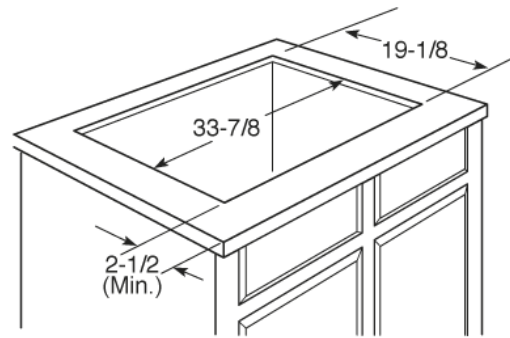

JGP633SET

GE® 36" Built-In Gas Cooktop

Dimensions and Installation Information

AGA Requirement: All gas cooktop models require 7/16" free area below cooktop height to combustible material. Requires 18" minimum from countertop to adjacent overhead cabinets.

Note: If installing with a GE Profile™ Telescopic Downdraft System, consult both cooktop and downdraft installation instructions packed with product before installing. Cooktop gas/electric supply may need to be re-routed to install downdraft.

Electrical Rating: 120V, 60Hz, 5A

Installation With Single Wall Oven Information:

30" Gas Cooktops are approved for use over select GE 27" and 30" Wall Ovens and Warming Drawers. 30" and 36" Gas cooktops are approved for use over 30" Wall Ovens and Warming Drawers. Refer to cooktop and wall oven/warming drawer installation instructions packed with product for current dimensional data.

Installation Information: Before installing, consult installation instructions, packed with product, for current dimensional data.

For answers to your Monogram®, GE Profile™ or GE® appliance questions, visit our website at geappliances.com or call GE Answer Center® service, 800.626.2000.