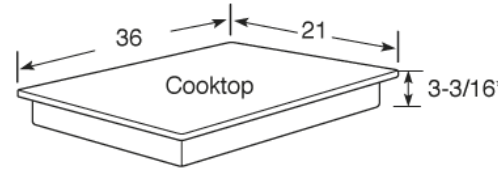

JGP633SET

GE® 36" Built-In Gas Cooktop

Dimensions and Installation Information

AGA Requirement: All gas cooktop models require 7/16" free area below cooktop height to combustible material. Requires 18" minimum from countertop to adjacent overhead cabinets.

Note: If installing with a GE Profile™ Telescopic Downdraft System, consult both cooktop and downdraft installation instructions packed with product before installing. Cooktop gas/electric supply may need to be re-routed to install downdraft.

Electrical Rating: 120V, 60Hz, 5A

Installation With Single Wall Oven Information:

30" Gas Cooktops are approved for use over select GE 27" and 30" Wall Ovens and Warming Drawers. 30" and 36" Gas cooktops are approved for use over 30" Wall Ovens and Warming Drawers. Refer to cooktop and wall oven/warming drawer installation instructions packed with product for current dimensional data.

Installation Information: Before installing, consult installation instructions, packed with product, for current dimensional data.

For answers to your Monogram®, GE Profile™ or GE® appliance questions, visit our website at geappliances.com or call GE Answer Center® service, 800.626.2000.