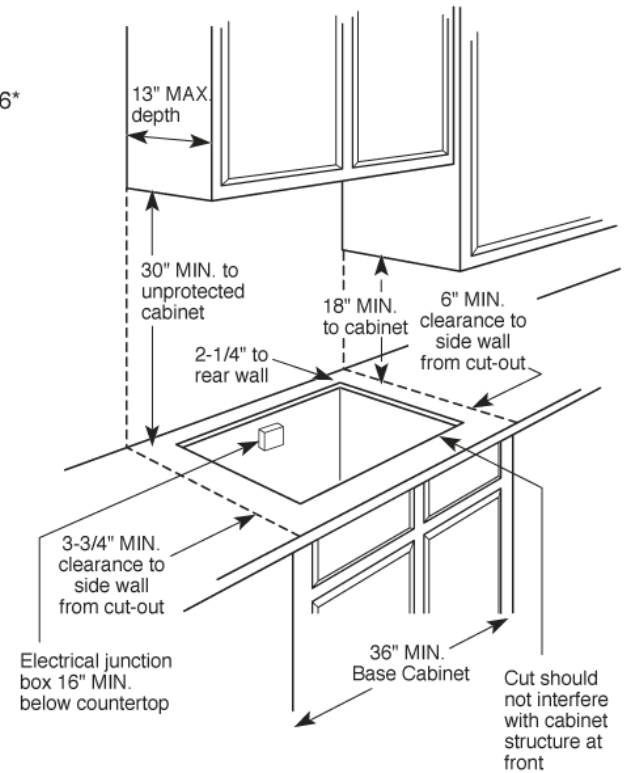

#### Installation With Single Wall Oven Information:

30" Gas Cooktops are approved for use over select GE 27" and 30" Wall Ovens and Warming Drawers. 30" and 36" Gas cooktops are approved for use over 30" Wall Ovens and Warming Drawers. Refer to cooktop and wall oven/warming drawer installation instructions packed with product for current dimensional data.

#### Gas Connection

Dimension and installation information are shown in inches.

imagination at work

Specification Revised 1/12

330339