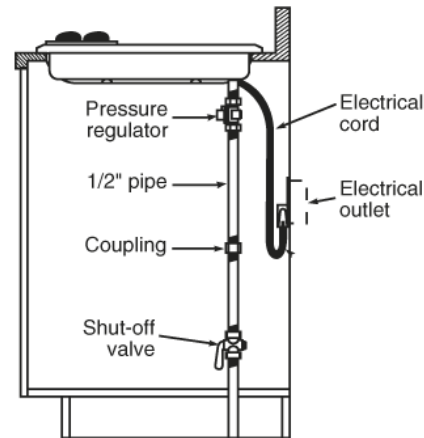

#### Installation With Single Wall Oven Information:

30" Gas Cooktops are approved for use over select GE 27" and 30" Wall Ovens and Warming Drawers. 30" and 36" Gas cooktops are approved for use over 30" Wall Ovens and Warming Drawers. Refer to cooktop and wall oven/warming drawer installation instructions packed with product for current dimensional data.

#### Gas Connection

Dimension and installation information are shown in inches.

imagination at work

Specification Revised 1/12

330339