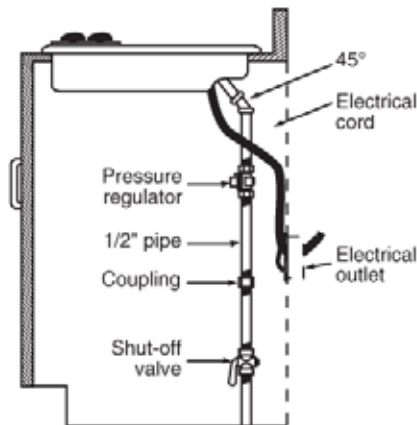

Note: If installing with a GE Profile™ Telescopic Downdraft System, consult both cooktop and downdraft installation instructions packed with product before installing. Cooktop gas/electric supply may need to be re-routed to install downdraft.

Electrical Rating: 120V, 60Hz, 5A

Installation With Single Wall Oven Information:

30" Gas Cooktops are approved for use over select GE 27" and 30" Wall Ovens and Warming Drawers. 30" and 36" Gas cooktops are approved for use over 30" Wall Ovens and Warming Drawers. Refer to cooktop and wall oven/warming drawer installation instructions packed with product for current dimensional data.

Installation Information: Before installing, consult installation instructions, packed with product, for current dimensional data.

Gas Connection

imagination at work

For answers to your Monogram® or GE® appliance questions, visit our website at geappliances.com or call GE Answer Center® service, 800.626.2000.

Specification Revised 3/13

230249

PGP943DET

GE Profile™ Series 30" Built-In Gas Cooktop

Features and Benefits

- Deep-recessed cooktop - Deep-recessed cooktop contains spills in one area that's easy to wipe clean
- Sealed cooktop burners - Burner elements are sealed to the cooktop to keep foods and liquid contained on the cooktop, making cleaning painless
- Power Boil 15,000 BTU burner - This powerful element instantly supplies the intense heat need for boiling, sautéing and stir frying
- Precise Simmer burner - Allows for low, even heat distribution that is ideal for delicate foods and sauces
- Matte Deluxe-Cast Grates - Durable cast-iron offers lasting performance
- Dishwasher-Safe Grates and Knobs - Feature durable construction for worry-free, effortless cleaning and maintenance
- Model PGP943DETBB - Black on black