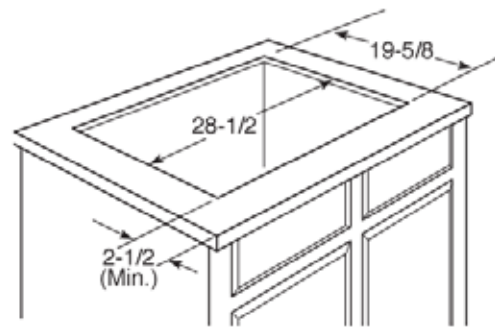

PGP943DET

GE Profile™ Series 30" Built-In Gas Cooktop

Dimensions and Installation Information

AGA Requirement: All gas cooktop models require 7/16" free area below cooktop height to combustible material. Requires 18" minimum from countertop to adjacent overhead cabinets.

Note: If installing with a GE Profile™ Telescopic Downdraft System, consult both cooktop and downdraft installation instructions packed with product before installing. Cooktop gas/electric supply may need to be re-routed to install downdraft.

Electrical Rating: 120V, 60Hz, 5A

Installation With Single Wall Oven Information:

30" Gas Cooktops are approved for use over select GE 27" and 30" Wall Ovens and Warming Drawers. 30" and 36" Gas cooktops are approved for use over 30" Wall Ovens and Warming Drawers. Refer to cooktop and wall oven/warming drawer installation instructions packed with product for current dimensional data.

Installation Information: Before installing, consult installation instructions, packed with product, for current dimensional data.