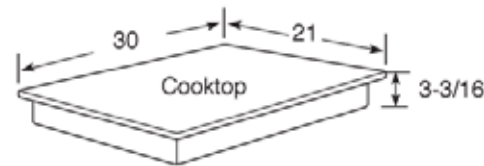

PGP943DET

GE Profile™ Series 30" Built-In Gas Cooktop

Dimensions and Installation Information

AGA Requirement: All gas cooktop models require 7/16" free area below cooktop height to combustible material. Requires 18" minimum from countertop to adjacent overhead cabinets.

Note: If installing with a GE Profile™ Telescopic Downdraft System, consult both cooktop and downdraft installation instructions packed with product before installing. Cooktop gas/electric supply may need to be re-routed to install downdraft.

Electrical Rating: 120V, 60Hz, 5A

Installation With Single Wall Oven Information:

30" Gas Cooktops are approved for use over select GE 27" and 30" Wall Ovens and Warming Drawers. 30" and 36" Gas cooktops are approved for use over 30" Wall Ovens and Warming Drawers. Refer to cooktop and wall oven/warming drawer installation instructions packed with product for current dimensional data.

Installation Information: Before installing, consult installation instructions, packed with product, for current dimensional data.