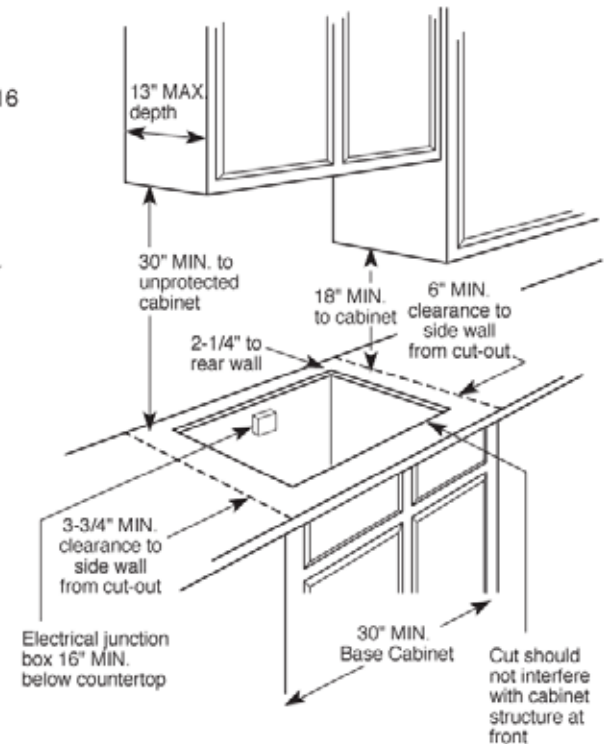

Gas Connection

imagination at work

For answers to your Monogram® or GE® appliance questions, visit our website at geappliances.com or call GE Answer Center® service, 800.626.2000.

Specification Revised 3/13

230249