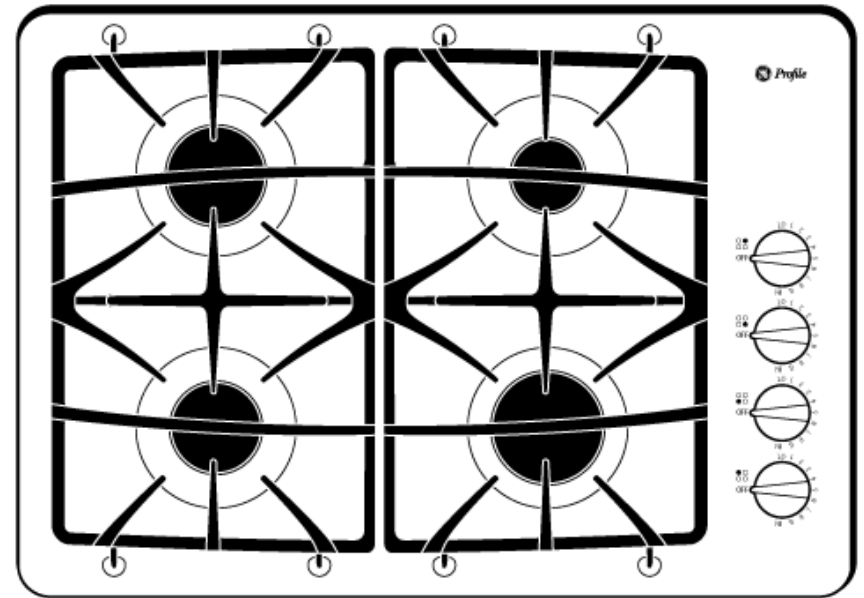

Electrical Rating: 120V, 60Hz, 5A

Installation With Single Wall Oven Information:

30" Gas Cooktops are approved for use over select GE 27" and 30" Wall Ovens and Warming Drawers. 30" and 36" Gas cooktops are approved for use over 30" Wall Ovens and Warming Drawers. Refer to cooktop and wall oven/warming drawer installation instructions packed with product for current dimensional data.

Specification Revised 3/13

230249

PGP943DET

GE Profile™ Series 30" Built-In Gas Cooktop

Features and Benefits

- Deep-recessed cooktop - Deep-recessed cooktop contains spills in one area that's easy to wipe clean
- Sealed cooktop burners - Burner elements are sealed to the cooktop to keep foods and liquid contained on the cooktop, making cleaning painless
- Power Boil 15,000 BTU burner - This powerful element instantly supplies the intense heat need for boiling, sautéing and stir frying
- Precise Simmer burner - Allows for low, even heat distribution that is ideal for delicate foods and sauces
- Matte Deluxe-Cast Grates - Durable cast-iron offers lasting performance
- Dishwasher-Safe Grates and Knobs - Feature durable construction for worry-free, effortless cleaning and maintenance
- Model PGP943DETBB - Black on black