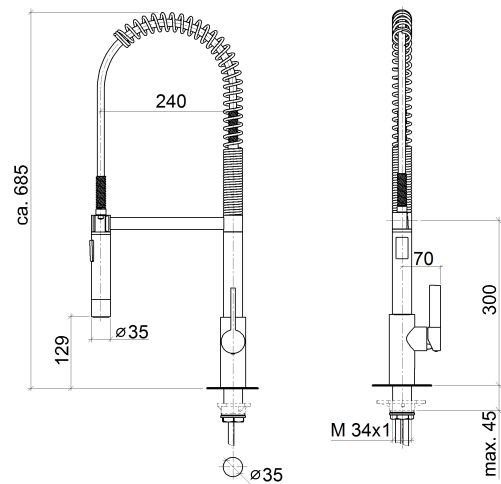

Kitchen

33860875 Profi single-lever mixer

Article number: 33860875

Product specifications

- **240 mm projection**
- pivotable 360°
- hole diameter 35 mm
- Normal and spray flow
- cartridge with ceramic discs
- anti-scale system
- Max. flow 8 l/min at 3 bar flow pressure
- lead-free

Intrinsic protection against back flow.

Surfaces

- chrome 33860875-00
- platinum matt 33860875-06

Exploded assembly drawing

Order quantity

No.	Article number	Name	Installation quantity
1	09160203590	spring	1
2	093002065ff	hose	1
3	09230104690	back-flow preventer	1
4	09230104090	back-flow preventer	1
5	09300106710ff	adaptor	1
6	09141007790	seal	1
7	09141502490	ring	2
8	04172002900ff	holder	1
9	09311111290	pin	2
10	09184011890	sleeve	1
11	04121109210ff	shower	1
12	09141010090	seal	1
13	09281012290	ring	1
14	09111007210ff	connection	1
15	09141005590	seal	1
16	09311111390	pin	1
17	09150506190	cartridge	1
18	0428101480090	accessories	1
19	092404107ff	nut	1
20	092079040ff	handle	1
21	09311103090	pin	1
22	09312001790	plug	1
23	09300111190	sleeve	1
24	09141004390	seal	1
25	0423100440290	fixing set	1
26	0430040160090	hose	2

Flow rate chart