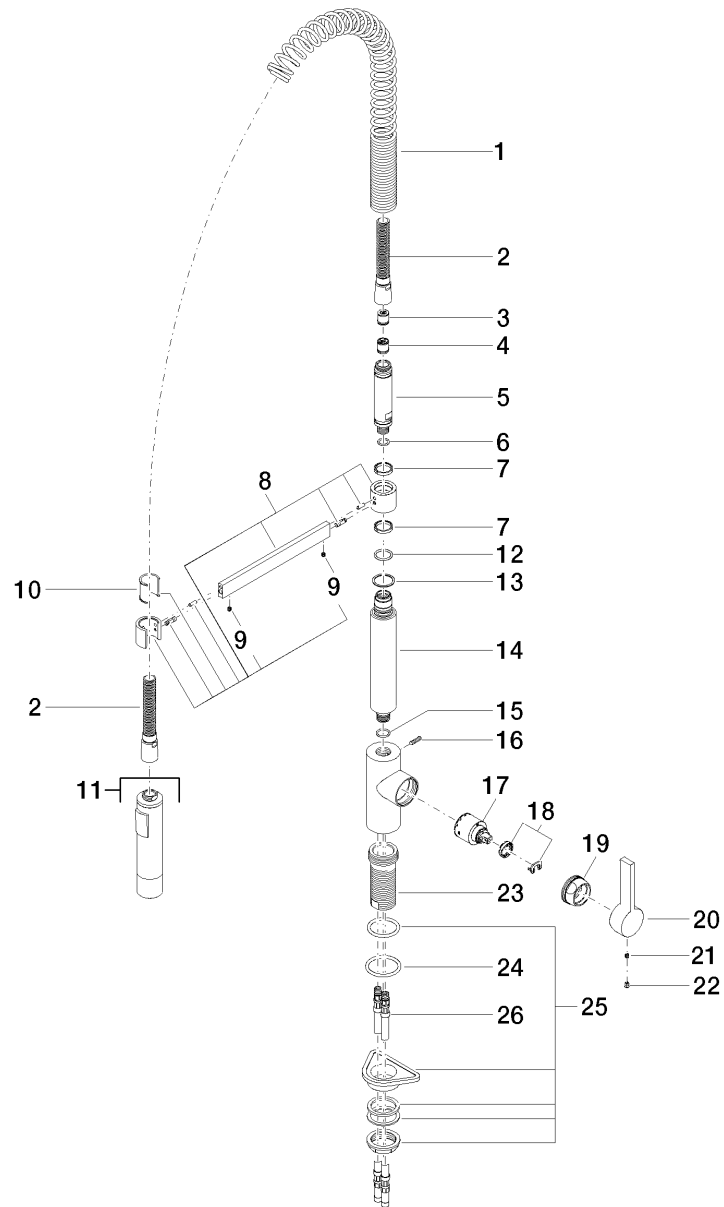

Kitchen

33860875 Profi single-lever mixer

Article number: 33860875

Product specifications

- **240 mm projection**
- pivotable 360°
- hole diameter 35 mm
- Normal and spray flow
- cartridge with ceramic discs
- anti-scale system
- Max. flow 8 l/min at 3 bar flow pressure
- lead-free

Intrinsic protection against back flow.

Surfaces

- chrome 33860875-00
- platinum matt 33860875-06

Exploded assembly drawing

Order quantity

No.	Article number	Name	Installation quantity
1	09160203590	spring	1
2	093002065ff	hose	1
3	09230104690	back-flow preventer	1
4	09230104090	back-flow preventer	1
5	09300106710ff	adaptor	1
6	09141007790	seal	1
7	09141502490	ring	2
8	04172002900ff	holder	1
9	09311111290	pin	2
10	09184011890	sleeve	1
11	04121109210ff	shower	1
12	09141010090	seal	1
13	09281012290	ring	1
14	09111007210ff	connection	1
15	09141005590	seal	1
16	09311111390	pin	1
17	09150506190	cartridge	1
18	0428101480090	accessories	1
19	092404107ff	nut	1
20	092079040ff	handle	1
21	09311103090	pin	1
22	09312001790	plug	1
23	09300111190	sleeve	1
24	09141004390	seal	1
25	0423100440290	fixing set	1
26	0430040160090	hose	2

Flow rate chart