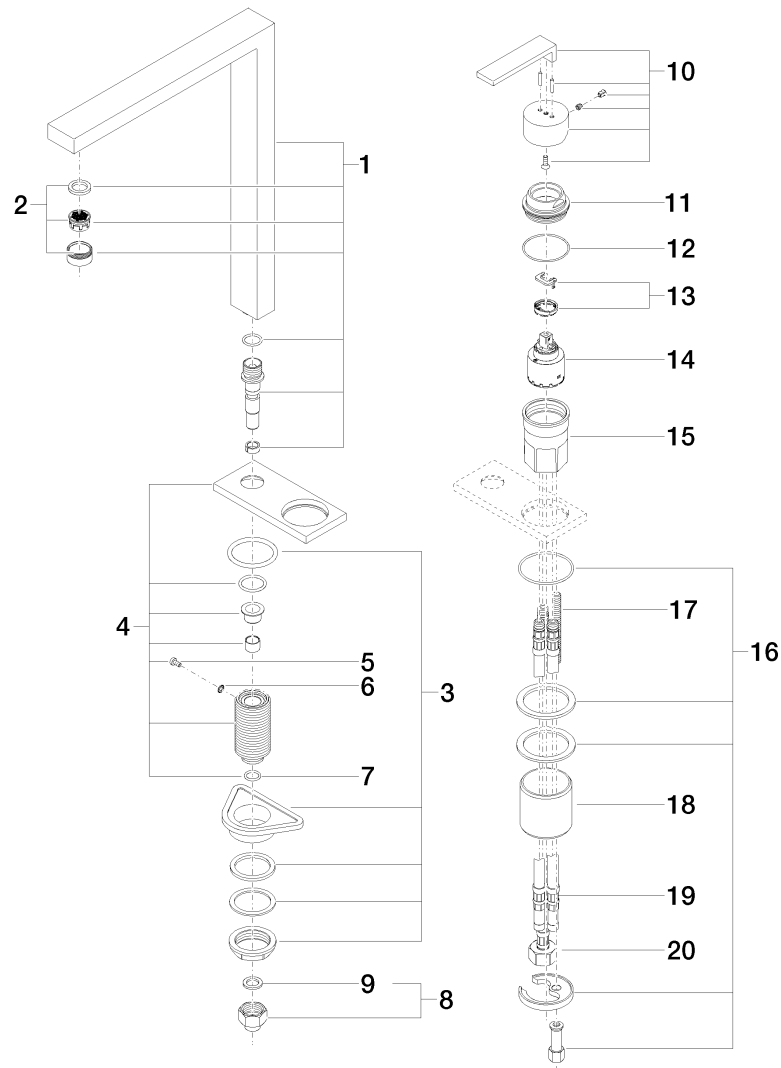

Product specifications

- **235 mm projection**
- pivotable spout 360°
- Mixer hole diameter 44 mm
- hole diameter spout 35 mm
- cartridge with ceramic discs
- 1x M 10 x 1/2" x 420 mm high pressure hose
- 2x M 10 x 1 x 420 mm high pressure hose
- Max. flow 8 l/min at 3 bar flow pressure
- lead-free

Surfaces

- chrome 32843680-00
- platinum matt 32843680-06

Exploded assembly drawing

Order quantity

No.	Article number	Name	Installation quantity
1	90110618806ff	spout	1
2	90230102901ff	aerator	1
3	0423100440190	fixing set	1
4	90277802400ff	rosette	1
5	09303005790	screw	1
6	09301102890	disc	1
7	09141007790	seal	1
8	0424041661090	nipple	1
9	09142000290	seal	1
10	90207804000ff	handle	1
11	092404142ff	nut	1
12	09141003790	seal	1
13	0428101480090	accessories	1
14	09150506190	cartridge	1
15	0930011001090	sleeve	1
16	0430110380290	fixing set	1
17	09311101190	pin	1
18	09184007990	sleeve	1
19	0430040160090	hose	2
20	0430040190090	hose	1

Flow rate chart