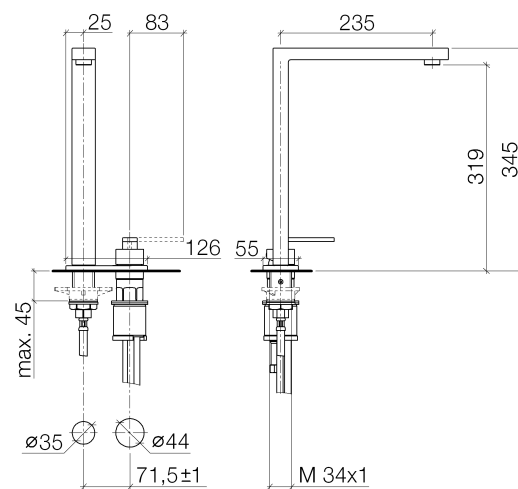

Product specifications

- **235 mm projection**
- pivotable spout 360°
- Mixer hole diameter 44 mm
- hole diameter spout 35 mm
- cartridge with ceramic discs
- 1x M 10 x 1/2" x 420 mm high pressure hose
- 2x M 10 x 1 x 420 mm high pressure hose
- Max. flow 8 l/min at 3 bar flow pressure
- lead-free

Surfaces

- chrome 32843680-00
- platinum matt 32843680-06

Exploded assembly drawing

Order quantity

No.	Article number	Name	Installation quantity
1	90110618806ff	spout	1
2	90230102901ff	aerator	1
3	0423100440190	fixing set	1
4	90277802400ff	rosette	1
5	09303005790	screw	1
6	09301102890	disc	1
7	09141007790	seal	1
8	0424041661090	nipple	1
9	09142000290	seal	1
10	90207804000ff	handle	1
11	092404142ff	nut	1
12	09141003790	seal	1
13	0428101480090	accessories	1
14	09150506190	cartridge	1
15	0930011001090	sleeve	1
16	0430110380290	fixing set	1
17	09311101190	pin	1
18	09184007990	sleeve	1
19	0430040160090	hose	2
20	0430040190090	hose	1

Flow rate chart