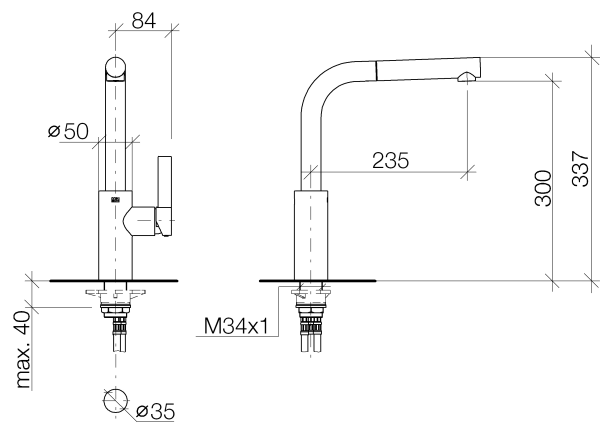

## 33840790 Single-lever mixer with extending spout

Article number: 33840790

### Product specifications

- **235 mm projection**
- pivotable spout 360°
- hole diameter 35 mm
- cartridge with ceramic discs
- 3x M 10 x 1 mm x 420 mm high pressure hose
- braided hose 1500 mm
- Max. flow 8 l/min at 3 bar flow pressure
- lead-free

### Surfaces

- |                 |             |
|-----------------|-------------|
| • chrome        | 33840790-00 |
| • platinum matt | 33840790-06 |

**Exploded assembly drawing**

Kitchen

**33840790 Single-lever mixer with extending spout**

Article number: 33840790

**Order quantity**

<b>No.</b>	<b>Article number</b>	<b>Name</b>	<b>Installation quantity</b>
1	04121110600ff	shower	1
2	04300205900ff	hose	1
3	90282218600ff	spout	1
4	09303005490	screw	1
5	09150506190	cartridge	1
6	0428101480090	accessories	1
7	092404141ff	nut	1
8	092079040ff	handle	1
9	09311103090	pin	1
10	09312001790	plug	1
11	0423100440290	fixing set	1
12	0430040160090	hose	2
13	0430040290090	hose	1
14	0421500050090	accessories	1
15	09230113190	back-flow preventer	1