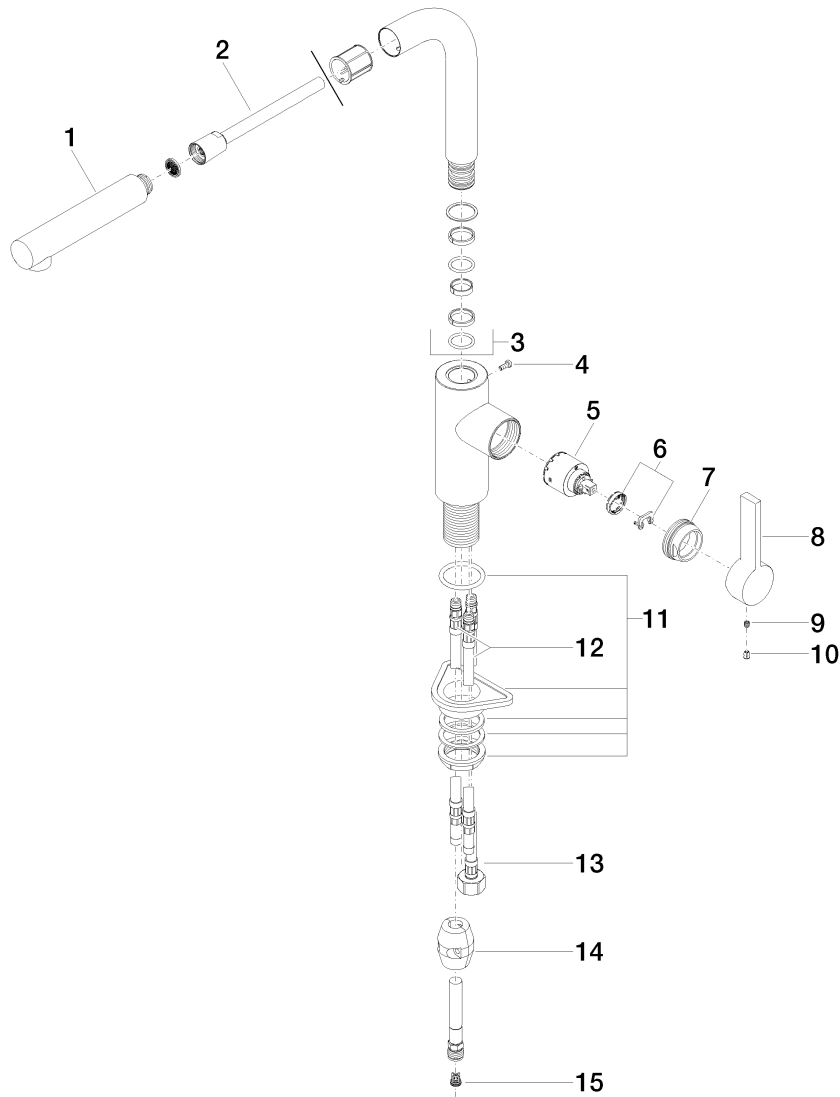

## 33840790 Single-lever mixer with extending spout

Article number: 33840790

### Product specifications

- **235 mm projection**
- pivotable spout 360°
- hole diameter 35 mm
- cartridge with ceramic discs
- 3x M 10 x 1 mm x 420 mm high pressure hose
- braided hose 1500 mm
- Max. flow 8 l/min at 3 bar flow pressure
- lead-free

### Surfaces

- |                 |             |
|-----------------|-------------|
| • chrome        | 33840790-00 |
| • platinum matt | 33840790-06 |

**Exploded assembly drawing**

Kitchen

**33840790 Single-lever mixer with extending spout**

Article number: 33840790

**Order quantity**

<b>No.</b>	<b>Article number</b>	<b>Name</b>	<b>Installation quantity</b>
1	04121110600ff	shower	1
2	04300205900ff	hose	1
3	90282218600ff	spout	1
4	09303005490	screw	1
5	09150506190	cartridge	1
6	0428101480090	accessories	1
7	092404141ff	nut	1
8	092079040ff	handle	1
9	09311103090	pin	1
10	09312001790	plug	1
11	0423100440290	fixing set	1
12	0430040160090	hose	2
13	0430040290090	hose	1
14	0421500050090	accessories	1
15	09230113190	back-flow preventer	1