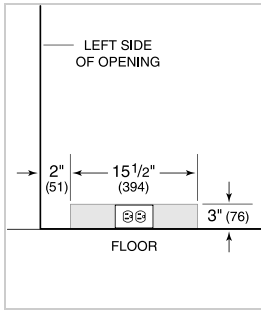

HANDLE ACCESSORIES

PRO

TUBULAR

PRODUCT SPECIFICATIONS

| | |
|--------------------|--------------------------|
| Model | 424G/O |
| Dimensions | 23 7/8"W x 34"H x 24"D |
| Door Clearance | 25 3/8" |
| Weight | 195 lb |
| Electrical Supply | 115 VAC, 60 Hz |
| Electrical Service | 15 amp dedicated circuit |

ELECTRICAL

INTERIOR VIEW

This illustration is intended for interior reference only and may not represent the exterior of the model being specified.

DIMENSIONS

STANDARD INSTALLATION