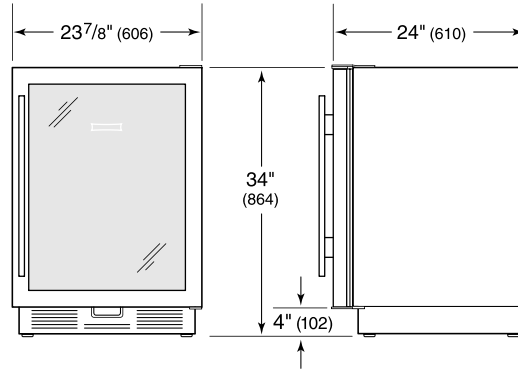

HANDLE ACCESSORIES

PRO

TUBULAR

PRODUCT SPECIFICATIONS

| | |
|--------------------|--------------------------|
| Model | 424G/O |
| Dimensions | 23 7/8"W x 34"H x 24"D |
| Door Clearance | 25 3/8" |
| Weight | 195 lb |
| Electrical Supply | 115 VAC, 60 Hz |
| Electrical Service | 15 amp dedicated circuit |

ELECTRICAL

INTERIOR VIEW

This illustration is intended for interior reference only and may not represent the exterior of the model being specified.

DIMENSIONS

STANDARD INSTALLATION