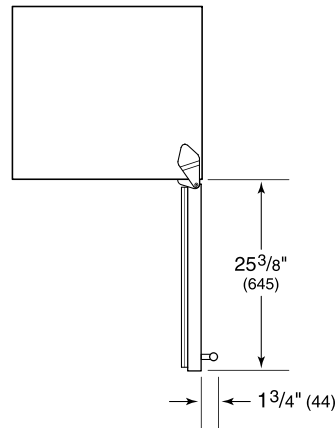

HANDLE ACCESSORIES

PRO

TUBULAR

PRODUCT SPECIFICATIONS

| | |
|--------------------|--------------------------|
| Model | 424G/O |
| Dimensions | 23 7/8"W x 34"H x 24"D |
| Door Clearance | 25 3/8" |
| Weight | 195 lb |
| Electrical Supply | 115 VAC, 60 Hz |
| Electrical Service | 15 amp dedicated circuit |

ELECTRICAL

INTERIOR VIEW

This illustration is intended for interior reference only and may not represent the exterior of the model being specified.

DIMENSIONS

STANDARD INSTALLATION