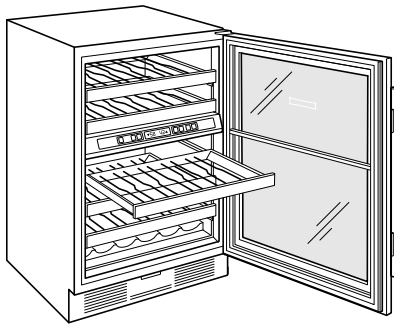

HANDLE ACCESSORIES

PRO

TUBULAR

PRODUCT SPECIFICATIONS

| | |
|--------------------|--------------------------|
| Model | 424G/O |
| Dimensions | 23 7/8"W x 34"H x 24"D |
| Door Clearance | 25 3/8" |
| Weight | 195 lb |
| Electrical Supply | 115 VAC, 60 Hz |
| Electrical Service | 15 amp dedicated circuit |

ELECTRICAL

INTERIOR VIEW

This illustration is intended for interior reference only and may not represent the exterior of the model being specified.

DIMENSIONS

STANDARD INSTALLATION