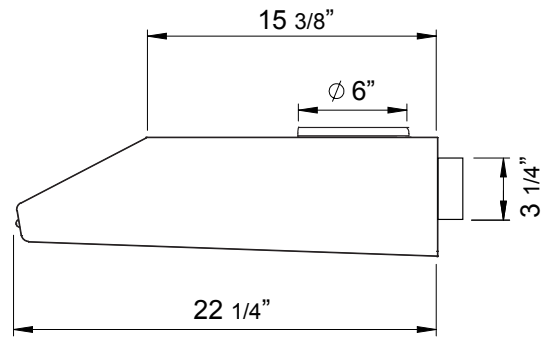

POWER

CYCLONE

UNDER-CABINET

Modern, clean lines provide a perfect complement to any interior, while centrifugal blowers liquefy cooking residue without complex filters to make clean up a snap. Available in black, white and stainless steel finishes.

ZEPHYR

ZEPHYRONLINE.COM

Side

Back