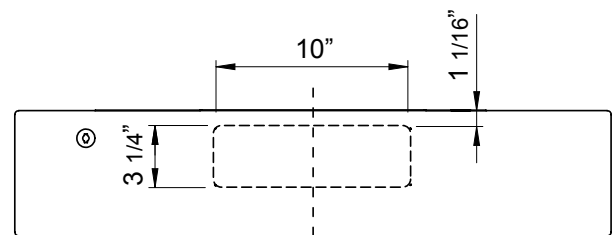

POWER

CYCLONE

UNDER-CABINET

Modern, clean lines provide a perfect complement to any interior, while centrifugal blowers liquefy cooking residue without complex filters to make clean up a snap. Available in black, white and stainless steel finishes.

ZEPHYR

ZEPHYRONLINE.COM

C/L

Back