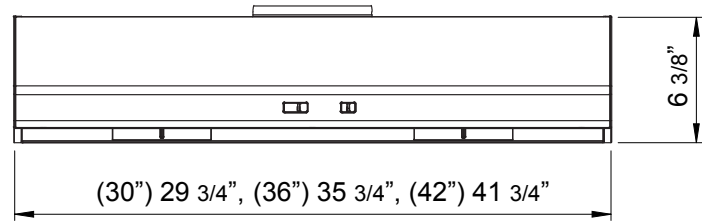

POWER

CYCLONE

UNDER-CABINET

Modern, clean lines provide a perfect complement to any interior, while centrifugal blowers liquefy cooking residue without complex filters to make clean up a snap. Available in black, white and stainless steel finishes.

ZEPHYR

ZEPHYRONLINE.COM

Front

Back