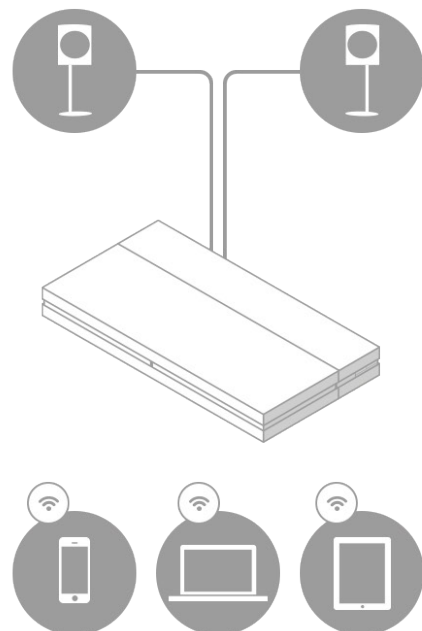

BeoSound Essence setup:

A BeoSound Essence setup consists of a hideaway box and an optional wall or table stand remote. Add any Bang & Olufsen active speakers, wired or wireless*, to start listening.

*Connection from BeoSound Essence hideaway box to wireless active Bang & Olufsen speakers with WiSA requires a BeoLab 1 Transmitter.

The BeoSound Essence Remote mounted on the wall.