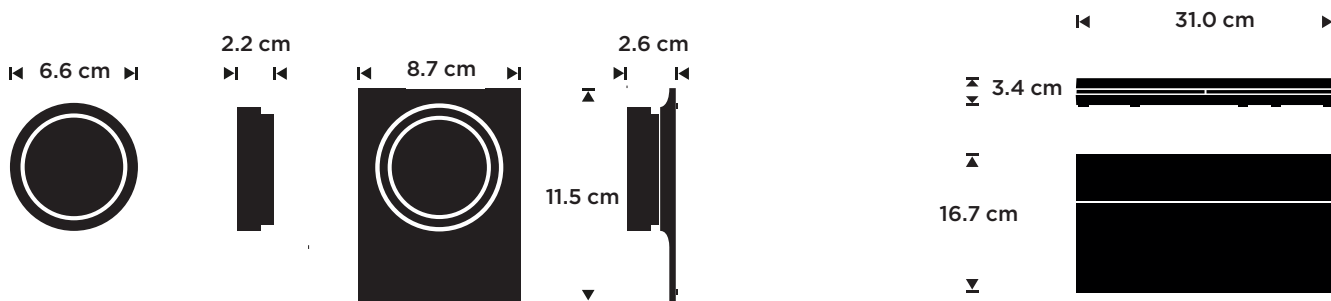

You can easily place the hideaway box anywhere near the speakers.

Dimensions:

Detailed specifications:

Designer:

Frackenkohl Poulheim

Placement options:

Remote: Wall mounted or table stand

Hideaway box: Anywhere near the speakers