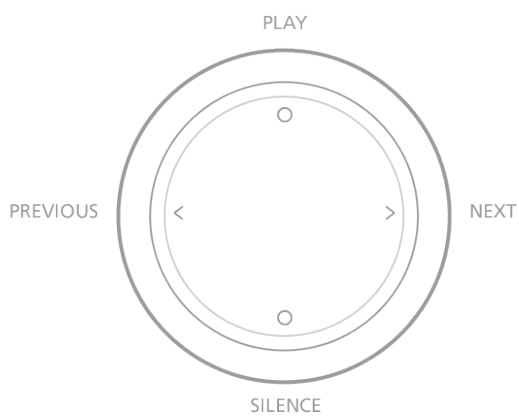

BeoSound Essence setup:

A BeoSound Essence setup consists of a hideaway box and an optional wall or table stand remote. Add any Bang & Olufsen active speakers, wired or wireless*, to start listening.

*Connection from BeoSound Essence hideaway box to wireless active Bang & Olufsen speakers with WiSA requires a BeoLab 1 Transmitter.

The BeoSound Essence Remote mounted on the wall.