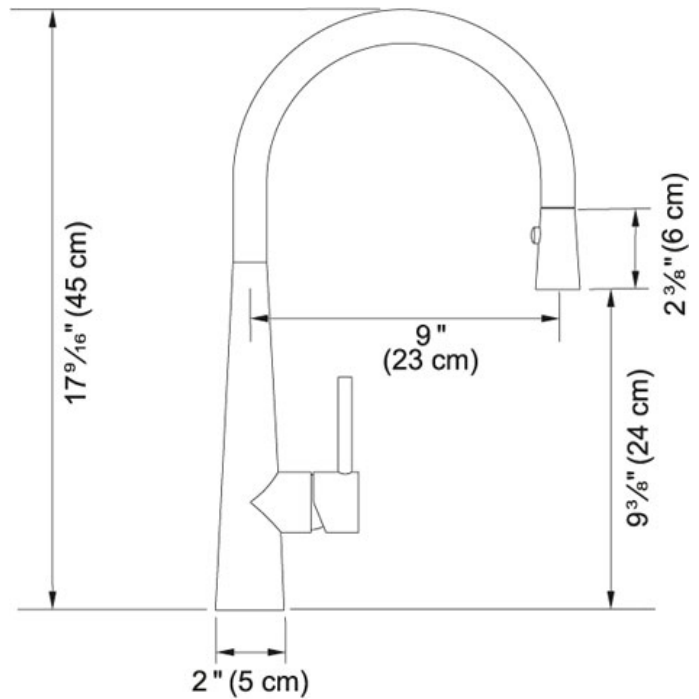

# SPECIFICATION SHEET

PRODUCT FAMILY: **Faucets** FINISH: **Stainless Steel** SERIES: **STEEL** MODEL: **FF3450**

## Product Information

<b>FUN#</b>	115.0355.504
<b>US Part Number</b>	FF3450
	Pull-down faucet
<b>Flow Rate</b>	1.75 gpm
<b>Spray Type</b>	Full and Needle Spray
<b>Cartridge</b>	Ceramic Cartridge
<b>Faucet Operation</b>	Single Lever
<b>Countertop hole diameter</b>	1 3/8"
<b>Spout Swivel Range</b>	180°