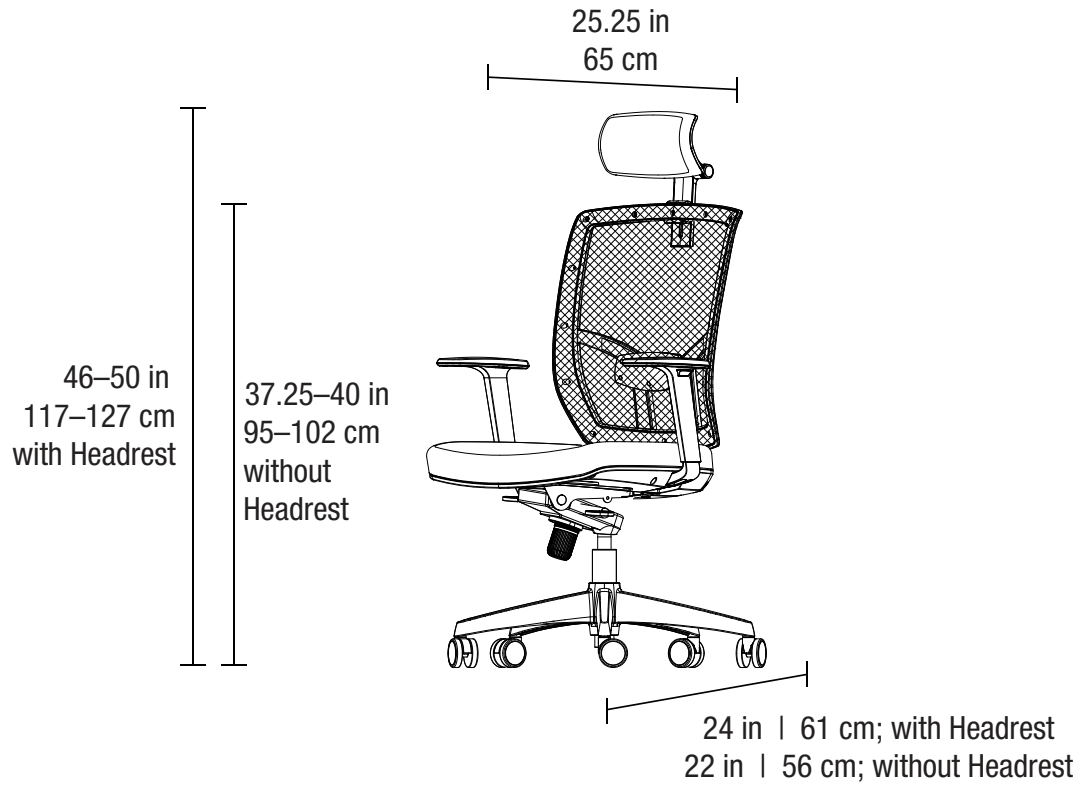

# BDi TC-223

## DIMENSIONS

### Overall Dimensions

with Headrest (H x W x D)

without Headrest (H x W x D)

Capacity

Weight

46–50 x 25.25 x 24 in ■ 117–127 x 65 x 61 cm

37.25–40 x 25.25 x 22 in ■ 95–102 x 65 x 56 cm

250 lbs ■ 113 kg

116 lbs ■ 53 kg