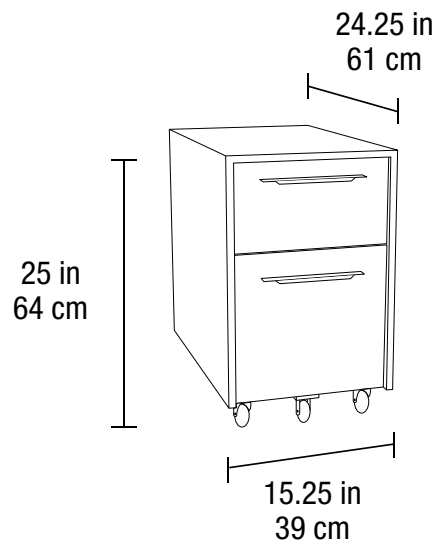

BDi FORMAT 6307

DIMENSIONS

Overall Dimensions (H x W x D)

25 x 15.25 x 24.25 in ■ 64 x 39 x 61 cm

Weight

62 lbs ■ 28 kg

File Drawer Capacity

40 lbs ■ 18 kg