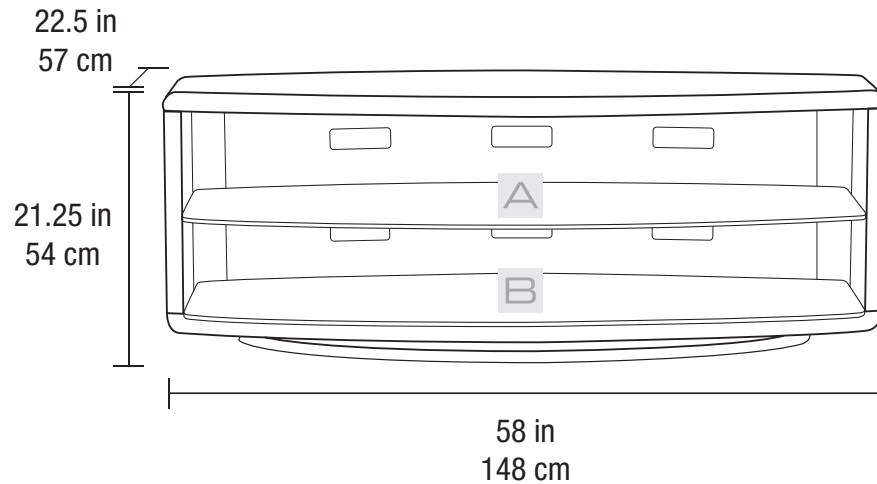

BDi VALERA 9729

DIMENSIONS

Recommended TV Size
Arena TV Mount Compatibility

up to 65"
N/A

Overall Dimensions (H x W x D)
Frame Opening (H x W x D)
Component Capacity
Number of Adjustable Shelves
Adjustable Shelf Increments
Top Shelf Capacity
Weight

21.25 x 58 x 22.5 in ■ 54 x 148 x 57 cm
16.5 x 55 x 14.5–22 in ■ 42 x 140 x 37–56 cm
6–9
1
1.25 in ■ 32 mm; 5 positions
130 lbs ■ 59 kg
153 lbs ■ 70 kg

A Adjustable Shelf
Capacity

60 lbs ■ 27 kg

B Bottom Shelf
Capacity

150 lbs ■ 168 kg

SHELF DIMENSIONS