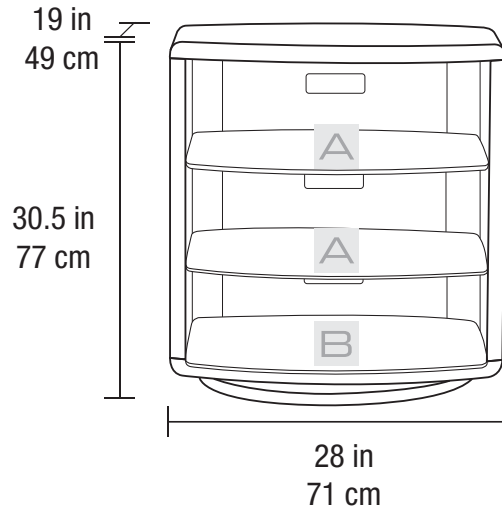

BDi VALERA 9721

DIMENSIONS

SHELF DIMENSIONS

Recommended TV Size
Arena TV Mount Compatibility

up to 37"
N/A

Overall Dimensions (H x W x D)
Frame Opening (H x W x D)
Component Capacity
Number of Adjustable Shelves
Adjustable Shelf Increments
Top Shelf Capacity
Weight

30.5 x 28 x 19 in ■ 77 x 71 x 49 cm
25 x 25 x 14.5–18 in ■ 64 x 64 x 37–46 cm
3–5
2
1.25 in ■ 32 mm; 6 positions
75 lbs ■ 34 kg
84 lbs ■ 38 kg

A Adjustable Shelf
Capacity

50 lbs ■ 23 kg

B Bottom Shelf
Capacity

75 lbs ■ 34 kg