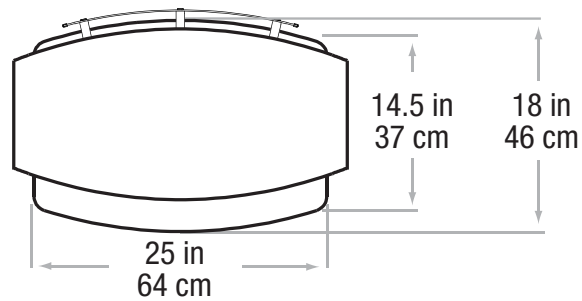

BDi VALERA 9721

DIMENSIONS

SHELF DIMENSIONS

Recommended TV Size
Arena TV Mount Compatibility

up to 37"
N/A

Overall Dimensions (H x W x D)
Frame Opening (H x W x D)
Component Capacity
Number of Adjustable Shelves
Adjustable Shelf Increments
Top Shelf Capacity
Weight

30.5 x 28 x 19 in ■ 77 x 71 x 49 cm
25 x 25 x 14.5–18 in ■ 64 x 64 x 37–46 cm
3–5
2
1.25 in ■ 32 mm; 6 positions
75 lbs ■ 34 kg
84 lbs ■ 38 kg

A Adjustable Shelf
Capacity

50 lbs ■ 23 kg

B Bottom Shelf
Capacity

75 lbs ■ 34 kg