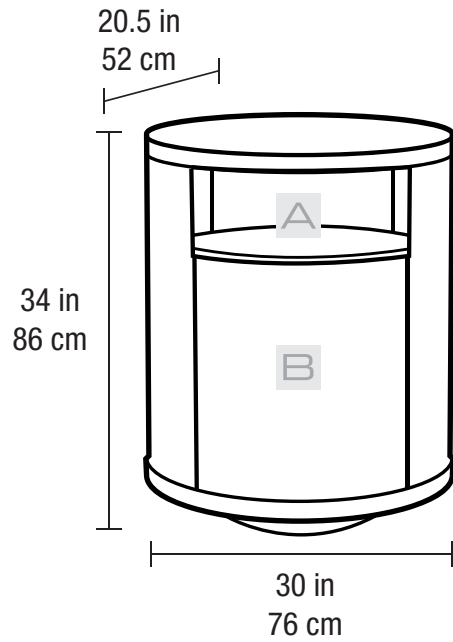

## DIMENSIONS

TOP VIEW

Recommended TV Size  
Arena TV Mount Compatibility

up to 37"  
N/A

Overall Dimensions (H x W x D)  
Component Capacity  
Number of Adjustable Shelves  
Adjustable Shelf Increments  
Top Shelf Capacity  
Weight

34 x 30 x 20.5 in ■ 86 x 76 x 52 cm  
4-5  
2  
1.25 in ■ 32 mm; 9 positions  
80 lbs ■ 36 kg  
102 lbs ■ 47 kg

**A** Top Open Compartment  
Interior dimensions (H x W x D)  
Capacity

8 x 20 x 14.75-19.5 in ■ 20 x 51 x 37-49 cm  
75 lbs ■ 34 kg

**B** Component Compartment  
Interior dimensions (H x W x D)  
Adjustable Glass Shelf Capacity  
Bottom Shelf Capacity

20.25 x 17.5 x 16.5 in ■ 51 x 44 x 31 cm  
50 lbs ■ 23 kg  
100 lbs ■ 45 kg