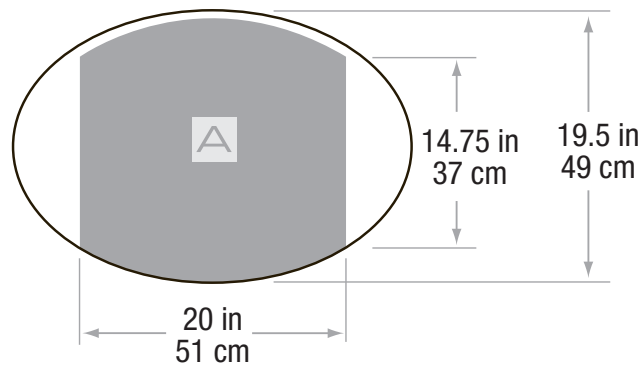

## DIMENSIONS

TOP VIEW

Recommended TV Size  
Arena TV Mount Compatibility

up to 37"  
N/A

Overall Dimensions (H x W x D)  
Component Capacity  
Number of Adjustable Shelves  
Adjustable Shelf Increments  
Top Shelf Capacity  
Weight

34 x 30 x 20.5 in ■ 86 x 76 x 52 cm  
4-5  
2  
1.25 in ■ 32 mm; 9 positions  
80 lbs ■ 36 kg  
102 lbs ■ 47 kg

**A** Top Open Compartment  
Interior dimensions (H x W x D)  
Capacity

8 x 20 x 14.75-19.5 in ■ 20 x 51 x 37-49 cm  
75 lbs ■ 34 kg

**B** Component Compartment  
Interior dimensions (H x W x D)  
Adjustable Glass Shelf Capacity  
Bottom Shelf Capacity

20.25 x 17.5 x 16.5 in ■ 51 x 44 x 31 cm  
50 lbs ■ 23 kg  
100 lbs ■ 45 kg