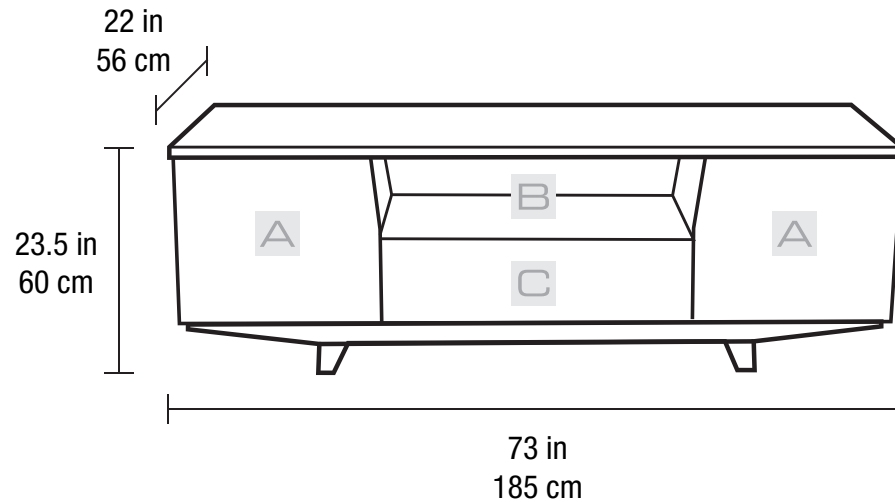

## DIMENSIONS

Recommended TV Size  
Arena TV Mount Compatibility

up to 82"  
9970 and 9972

Overall Dimensions (H x W x D)  
Component Capacity  
Number of Adjustable Shelves  
Adjustable Shelf Increments  
Top Shelf Capacity  
Weight

23.5 x 73 x 22 in ■ 60 x 185 x 56 cm  
6-8  
2  
1.25 in ■ 32 mm; 5 positions  
200 lbs ■ 91 kg  
193 lbs ■ 90 kg

**A** Side Component Compartment  
Interior Dimensions (H x W x D)  
Adjustable Shelf Capacity  
Bottom Shelf Capacity

16.25 x 18.5 x 20.5 in ■ 41 x 47 x 52 cm  
50 lbs ■ 23 kg  
75 lbs ■ 34 kg

**B** Open Center Compartment  
Interior Dimensions (H x W x D)  
Capacity

8 x 30.75 x 16.25 in ■ 20 x 78 x 41 cm  
75 lbs ■ 34 kg

**C** Lower Component Compartment  
Interior Dimensions (H x W x D)  
Capacity

7.5 x 30 x 16.25 in ■ 19 x 76 x 41 cm  
75 lbs ■ 34 kg