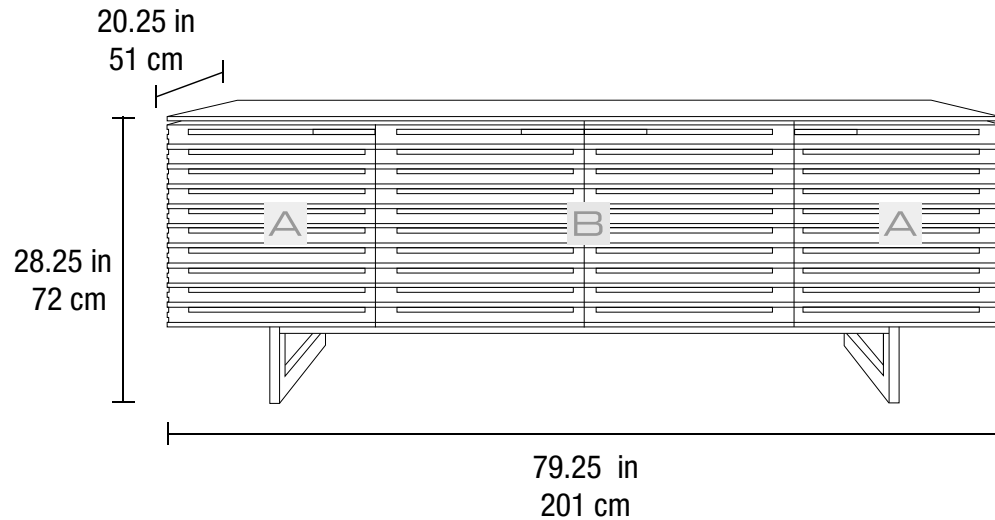

## DIMENSIONS

**Recommended TV Size**  
**Arena TV Mount Compatibility**

up to 85"  
 9970 and 9972

**Overall Dimensions (H x W x D)**  
**Component Capacity**  
**Number of Adjustable Shelves**  
**Adjustable Shelf Increments**  
**Top Shelf Capacity**  
**Weight**

28.25 x 79.25 x 20.25 in ■ 72 x 201 x 51 cm  
 8–12  
 3  
 1.25 in ■ 32 mm; 7 positions  
 200 lbs ■ 79 kg  
 191 lbs ■ 122 kg

**A Side Compartments**  
 Interior Dimensions (H x W x D)  
 Adjustable Shelf Capacity  
 Bottom Shelf Capacity

17.4 x 18 x 18.4 in ■ 44.3 x 45.9 x 46.9 cm  
 50 lbs ■ 23 kg  
 100 lbs ■ 45 kg

**B Center Compartment**  
 Interior Dimensions (H x W x D)  
 Adjustable Shelf Capacity  
 Bottom Shelf Capacity

17.4 x 36.1 x 16 in ■ 44.3 x 91.9 x 40.7 cm  
 50 lbs ■ 23 kg  
 100 lbs ■ 45 kg