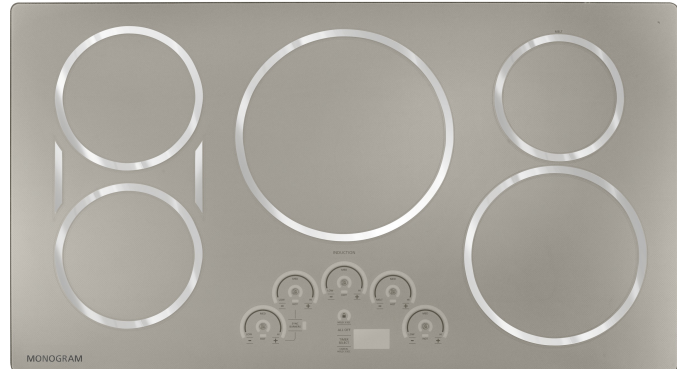

11" 3700W induction element

Rapidly boil water with our most powerful induction element

SyncBurners

Control two 7" elements simultaneously to evenly heat large cookware or the included griddle

Stainless steel clad aluminum griddle

Achieve even results with this lightweight griddle, tailored to fit Monogram SyncBurners

Melt setting

Gently melt delicate foods without burning or scorching

Multi-element timer

Manage up to five pans at once with individual timers for each element

Control lock capability

Protects against unintended activation

Custom settings

Personalize your cooktop settings to fit your cooking style

ZHU36RSJSS

Monogram® 36" Induction Cooktop

Pan presence & size sensors

Cook efficiently with elements that heat to the size of your pan and shut off when no pan is present

White LED display with patterned silver glass surface

Enjoy a premium look that blends in with modern kitchen finishes