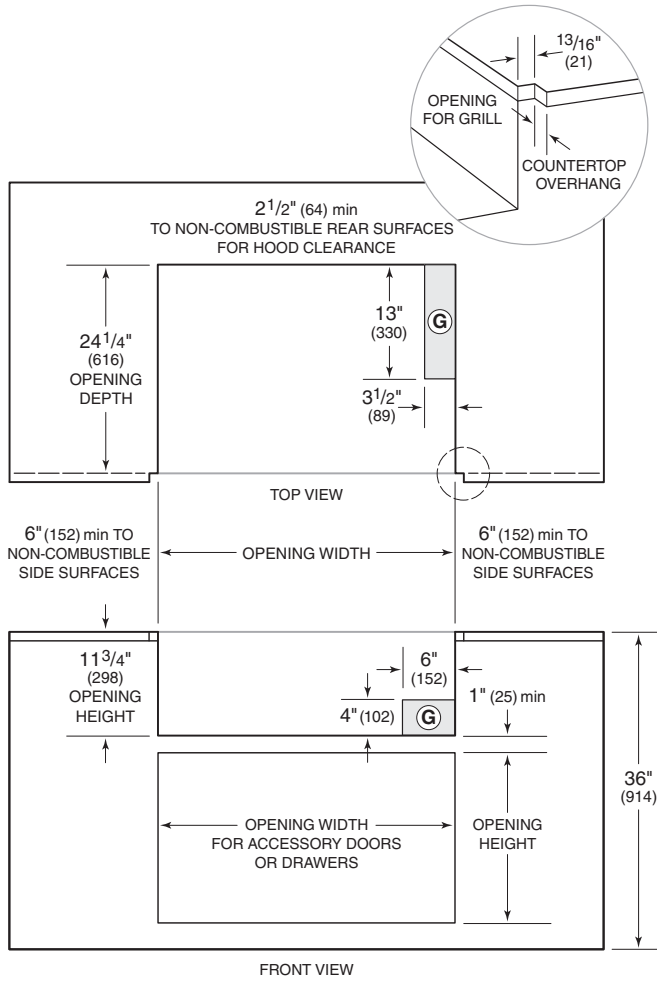

Outdoor Grill Built-In Installation

NON-COMBUSTIBLE ENCLOSURE

COMBUSTIBLE ENCLOSURE WITH LINER

Opening Width	
NON-COMBUSTIBLE ENCLOSURE W	
Model OG30	28 1/2" (724)
Model OG36	34 1/2" (876)
Model OG42	40 1/2" (1029)
Model OG54	52 1/2" (1334)
COMBUSTIBLE ENCLOSURE W	
Model OG30	33 1/2" (851)
Model OG36	39 1/2" (1003)
Model OG42	45 1/2" (1156)
Model OG54	57 1/2" (1461)

Optional Opening		
ACCESSORY DOORS W H		
18" (457) Single	16 1/4" (413)	19" (483)
30" (762) Double	28 1/4" (718)	19" (483)
36" (914) Double	34 1/4" (870)	19" (483)
42" (1067) Double	40 1/4" (1022)	19" (483)
54" (1372) Double	52 1/4" (1327)	19" (483)
ACCESSORY DRAWERS W H		
30" (762) Single	27 1/4" (692)	9 3/4" (248)
13" (330) Double	12 1/8" (308)	19" (483)
13" (330) Triple	12 1/8" (308)	19" (483)
30" (762) Double with Door	29 1/4" (743)	19" (483)