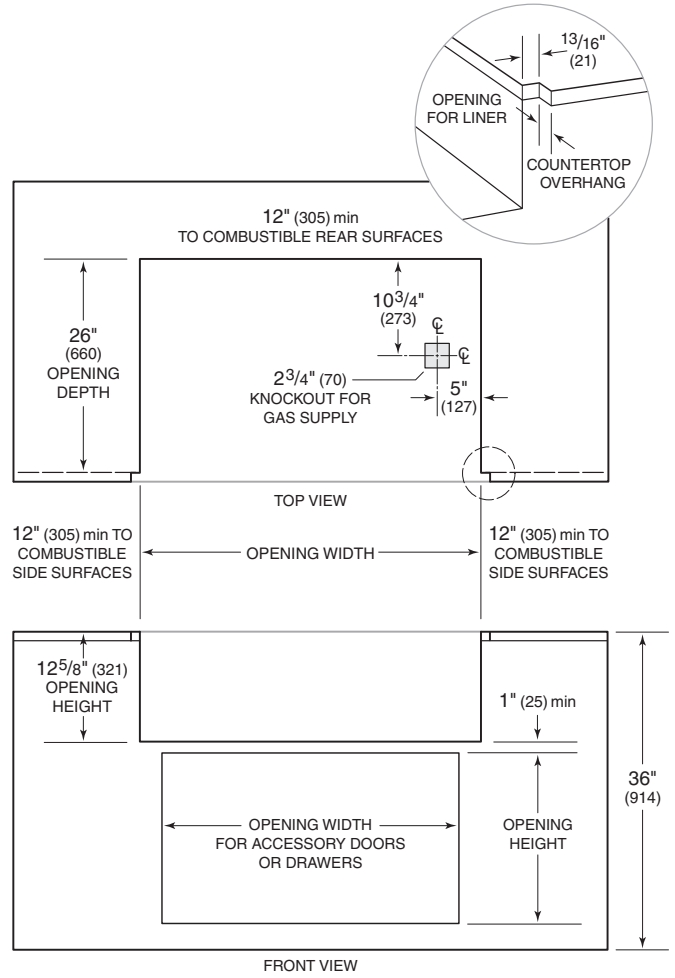

Outdoor Grill Built-In Installation

NON-COMBUSTIBLE ENCLOSURE

COMBUSTIBLE ENCLOSURE WITH LINER

Opening Width	
NON-COMBUSTIBLE ENCLOSURE W	
Model OG30	28 1/2" (724)
Model OG36	34 1/2" (876)
Model OG42	40 1/2" (1029)
Model OG54	52 1/2" (1334)
COMBUSTIBLE ENCLOSURE W	
Model OG30	33 1/2" (851)
Model OG36	39 1/2" (1003)
Model OG42	45 1/2" (1156)
Model OG54	57 1/2" (1461)

Optional Opening		
ACCESSORY DOORS W H		
18" (457) Single	16 1/4" (413)	19" (483)
30" (762) Double	28 1/4" (718)	19" (483)
36" (914) Double	34 1/4" (870)	19" (483)
42" (1067) Double	40 1/4" (1022)	19" (483)
54" (1372) Double	52 1/4" (1327)	19" (483)
ACCESSORY DRAWERS W H		
30" (762) Single	27 1/4" (692)	9 3/4" (248)
13" (330) Double	12 1/8" (308)	19" (483)
13" (330) Triple	12 1/8" (308)	19" (483)
30" (762) Double with Door	29 1/4" (743)	19" (483)