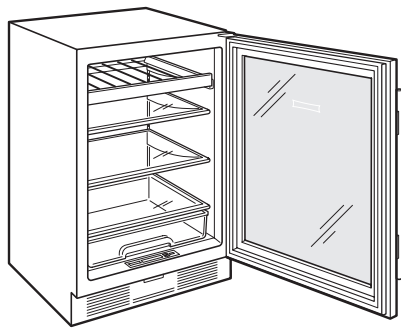

FEATURES

- Compact unit provides convenient refrigeration anywhere in the home.
- Overlay and stainless steel design options.
- Full-view, UV-resistant glass door—high altitude glass available.
- Easy-access, touch control panel with LCD display.
- Temperature range from 34°F to 45°F.
- Bright interior lighting.
- Adjustable roller-glide wine rack with natural cherrywood facing holds eight 750 ml bottles.
- Adjustable spill-proof glass shelves.
- Clear utility bin for storage of smaller items.

Model UC-24BG

MODEL OPTIONS

| | |
|----------------------------|--------------|
| Overlay | UC-24BG/O |
| Stainless (tubular handle) | UC-24BG/S/TH |
| Stainless (pro handle) | UC-24BG/S/PH |

Specify RH or LH door.

INTERIOR FEATURES

REFRIGERATOR

| |
|--------------------------------|
| 1 Adjustable wine storage rack |
| 2 Adjustable glass shelves |
| 1 Stationary glass shelf |
| Utility bin |

ACCESSORIES

- Stainless steel tubular and pro handles.
- Adjustable wine storage rack.
- Adjustable glass shelf.
- Solid overlay door.
- Door lock.
- Dual installation kit.
- Stainless steel or black dual wide kickplate.

Accessories available through an authorized Sub-Zero dealer. For local dealer information, visit the find a showroom section of our website, subzero.com.

| SPECIFICATIONS | |
|-------------------|---|
| PRODUCT | |
| Dimensions | 23 ⁷ / ₈ "W x 34"H x 24"D |
| Door Clearance | 25 ³ / ₈ " |
| Weight | 130 lb |
| CAPACITY | |
| Refrigerator | 6.0 cu ft |
| Wine Storage | 8 bottles (750 ml) |
| ELECTRICAL | |
| Supply | 115 VAC, 60 Hz |
| Service | 15 amp circuit |