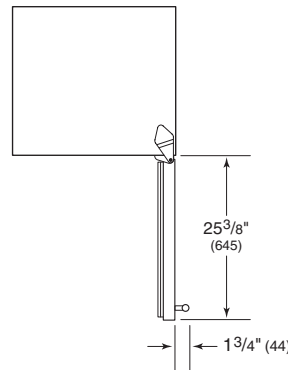

INTERIOR FEATURES

REFRIGERATOR

| |
|--------------------------------|
| 1 Adjustable wine storage rack |
| 2 Adjustable glass shelves |
| 1 Stationary glass shelf |
| Utility bin |

ACCESSORIES

- Stainless steel tubular and pro handles.
- Adjustable wine storage rack.
- Adjustable glass shelf.
- Solid overlay door.
- Door lock.
- Dual installation kit.
- Stainless steel or black dual wide kickplate.

Accessories available through an authorized Sub-Zero dealer. For local dealer information, visit the find a showroom section of our website, subzero.com.

| SPECIFICATIONS | |
|-------------------|---|
| PRODUCT | |
| Dimensions | 23 ⁷ / ₈ "W x 34"H x 24"D |
| Door Clearance | 25 ³ / ₈ " |
| Weight | 130 lb |
| CAPACITY | |
| Refrigerator | 6.0 cu ft |
| Wine Storage | 8 bottles (750 ml) |
| ELECTRICAL | |
| Supply | 115 VAC, 60 Hz |
| Service | 15 amp circuit |

Specifications are subject to change without notice. Visit subzero.com/specs for the most up-to-date information.

Dimensions may vary ±1/8" (3). Dimensions in parentheses are millimeters unless otherwise specified.

DIMENSIONS

ELECTRICAL

INSTALLATION