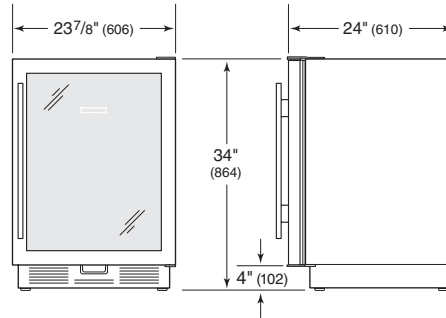

INTERIOR FEATURES

REFRIGERATOR

| |
|--------------------------------|
| 1 Adjustable wine storage rack |
| 2 Adjustable glass shelves |
| 1 Stationary glass shelf |
| Utility bin |

ACCESSORIES

- Stainless steel tubular and pro handles.
- Adjustable wine storage rack.
- Adjustable glass shelf.
- Solid overlay door.
- Door lock.
- Dual installation kit.
- Stainless steel or black dual wide kickplate.

Accessories available through an authorized Sub-Zero dealer. For local dealer information, visit the find a showroom section of our website, subzero.com.

| SPECIFICATIONS | |
|-------------------|---|
| PRODUCT | |
| Dimensions | 23 ⁷ / ₈ "W x 34"H x 24"D |
| Door Clearance | 25 ³ / ₈ " |
| Weight | 130 lb |
| CAPACITY | |
| Refrigerator | 6.0 cu ft |
| Wine Storage | 8 bottles (750 ml) |
| ELECTRICAL | |
| Supply | 115 VAC, 60 Hz |
| Service | 15 amp circuit |

Specifications are subject to change without notice. Visit subzero.com/specs for the most up-to-date information.

Dimensions may vary ±1/8" (3). Dimensions in parentheses are millimeters unless otherwise specified.

DIMENSIONS

ELECTRICAL

INSTALLATION