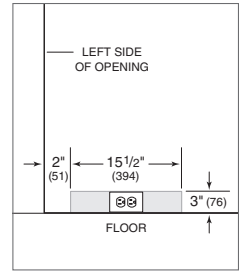

Accessories available through an authorized Sub-Zero dealer. For local dealer information, visit the find a showroom section of our website, subzero.com.

| SPECIFICATIONS | |
|-------------------|---|
| PRODUCT | |
| Dimensions | 23 ⁷ / ₈ "W x 34"H x 24"D |
| Door Clearance | 25 ³ / ₈ " |
| Weight | 130 lb |
| CAPACITY | |
| Refrigerator | 6.0 cu ft |
| Wine Storage | 8 bottles (750 ml) |
| ELECTRICAL | |
| Supply | 115 VAC, 60 Hz |
| Service | 15 amp circuit |

Specifications are subject to change without notice. Visit subzero.com/specs for the most up-to-date information.

Dimensions may vary ±1/8" (3). Dimensions in parentheses are millimeters unless otherwise specified.

DIMENSIONS

ELECTRICAL

INSTALLATION