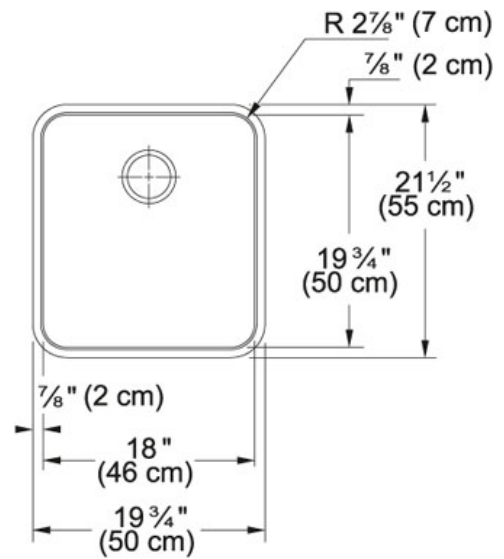

SPECIFICATION SHEET

PRODUCT FAMILY: Sinks FINISH: Stainless Steel SERIES: GRANDE MODEL: GDX11018

Product Information

FUN#	122.0203.673
US Part Number	GDX11018
Minimum Cabinet Size	21"
Drain Opening	3 1/2"
Outer Dimensions	19 3/4"x21 1/2"
Bowl Size	18"x19 3/4"x9"
Number of Bowls	1