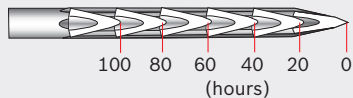

BOSCH

Star-Point Chisel

Self-sharpening eliminates downtime and increases removal rate

Star-point shape

Creates self-sharpening edge to eliminate downtime and increase removal rate

30% Higher removal rate vs. standard chisel

Tip Shape Over Worklife

Cross section of star-pointed chisel