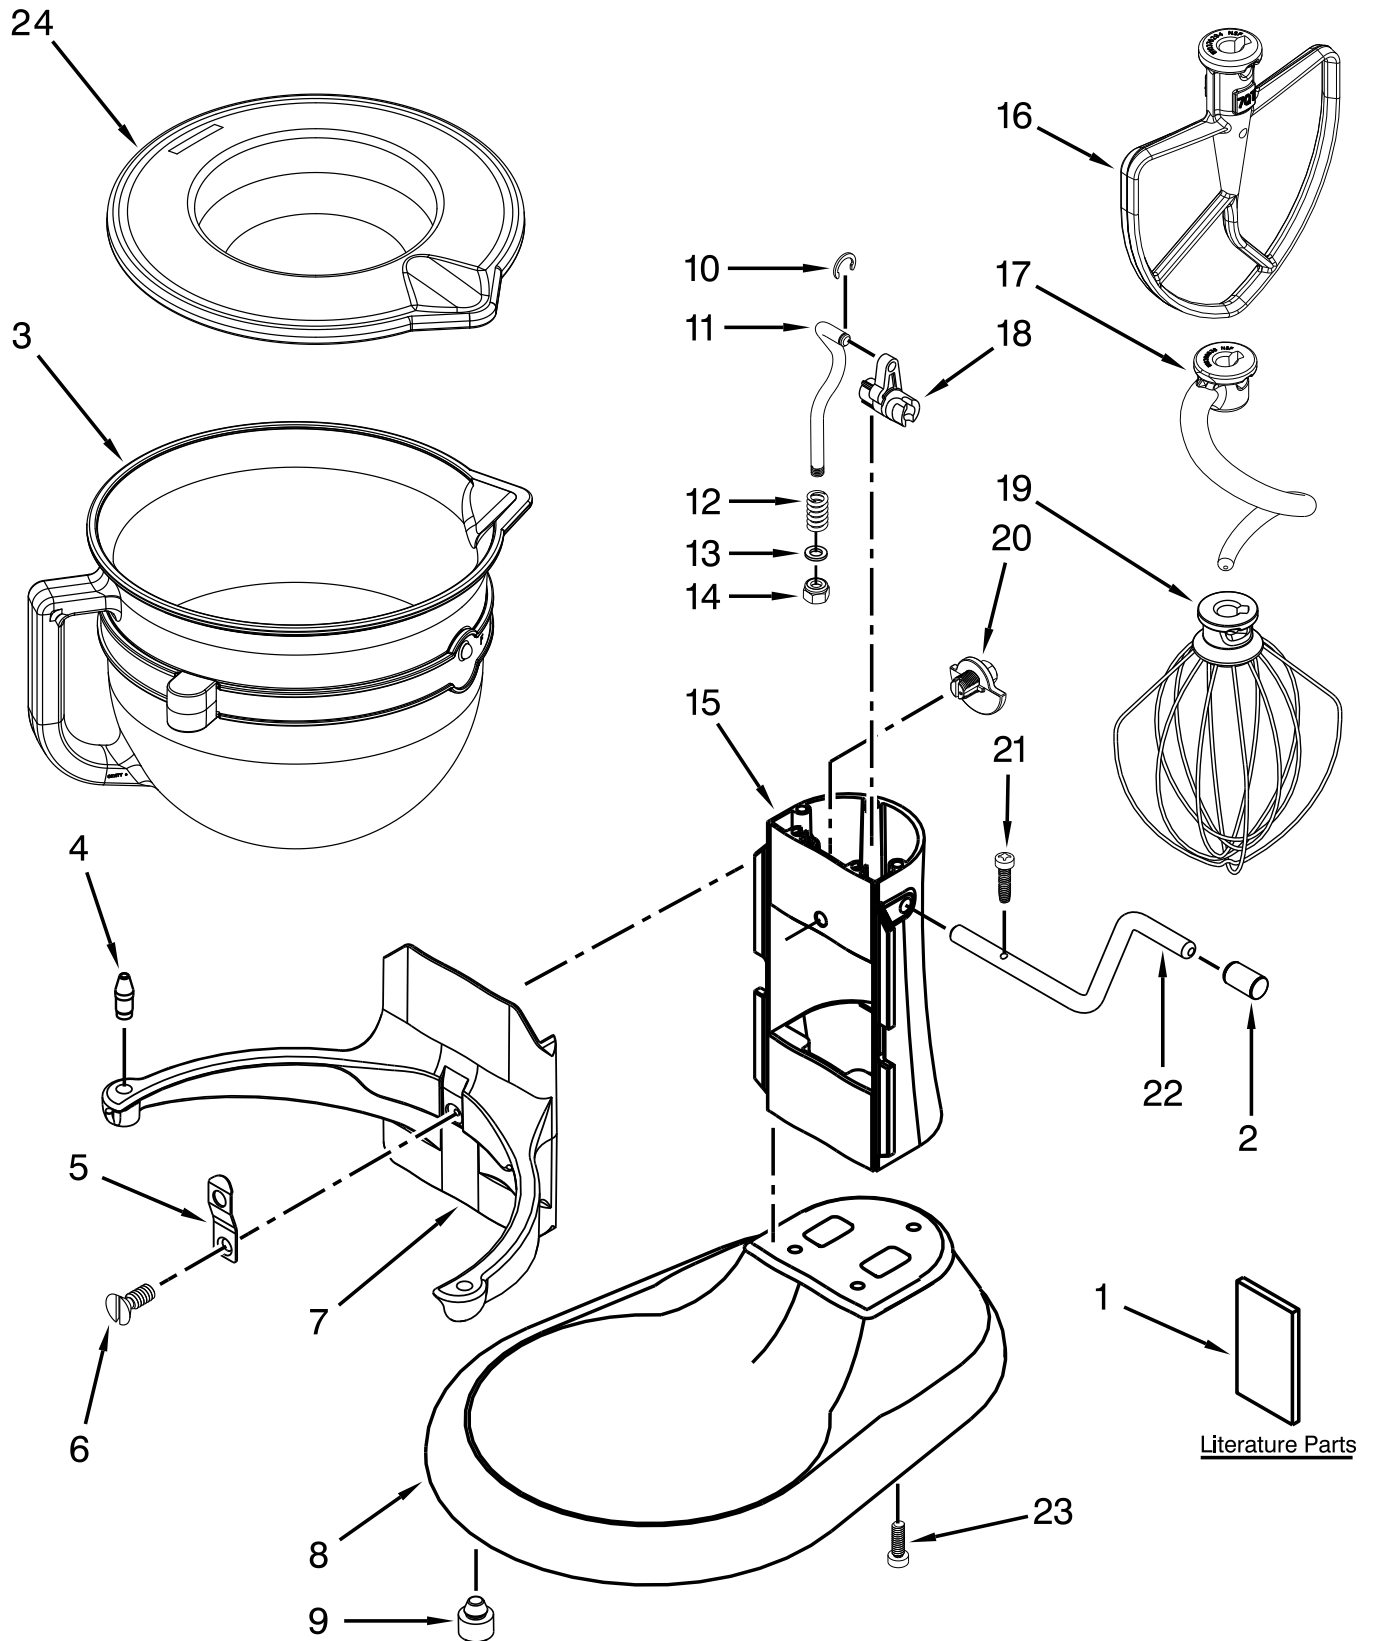

BASE AND PEDESTAL UNIT

Literature Parts

BASE AND PEDESTAL UNIT

<u>Illus.</u> <u>No.</u>	<u>Part No.</u>	<u>Description</u>	<u>Illus.</u> <u>No.</u>	<u>Part No.</u>	<u>Description</u>	<u>Illus.</u> <u>No.</u>	<u>Part No.</u>	<u>Description</u>
1		Literature Parts	8		Base and Foot Assembly	16	W10553964	Beater, Flat
	W10410027	Use and Care Guide, U.S.			(Refer to Color Variation Parts Page)	17	W10552542	Hook, Dough
2	9703698	Cap, Handle				18	9706885	Arm, Bowl Lift
3	W10532186	Bowl, Glass (6 Quart)	9	9708649	Foot	19	W10552543	Whip, Wire
4	240185	Pin, Retaining Bowl	10	9703307	Ring, Retaining	20	9703426	Cam, Adjusting
5	W10504114	Clip, Bowl Retainer	11	W10598835	Rod, Bowl Lift	21	3400863	Screw
6	3400018	Screw	12	9237	Spring, Lift Rod	22	W10598836	Handle, Bowl Lift
7		Bowl Support and Pins	13	9703439	Washer	23	3400200	Screw
		(Refer to Color Variation Parts Page)	14	8533907	Nut	24	W10559999	Lid, Glass Bowl (6 Quart)
			15		Column and Pins			
					(Refer to Color Variation Parts Page)