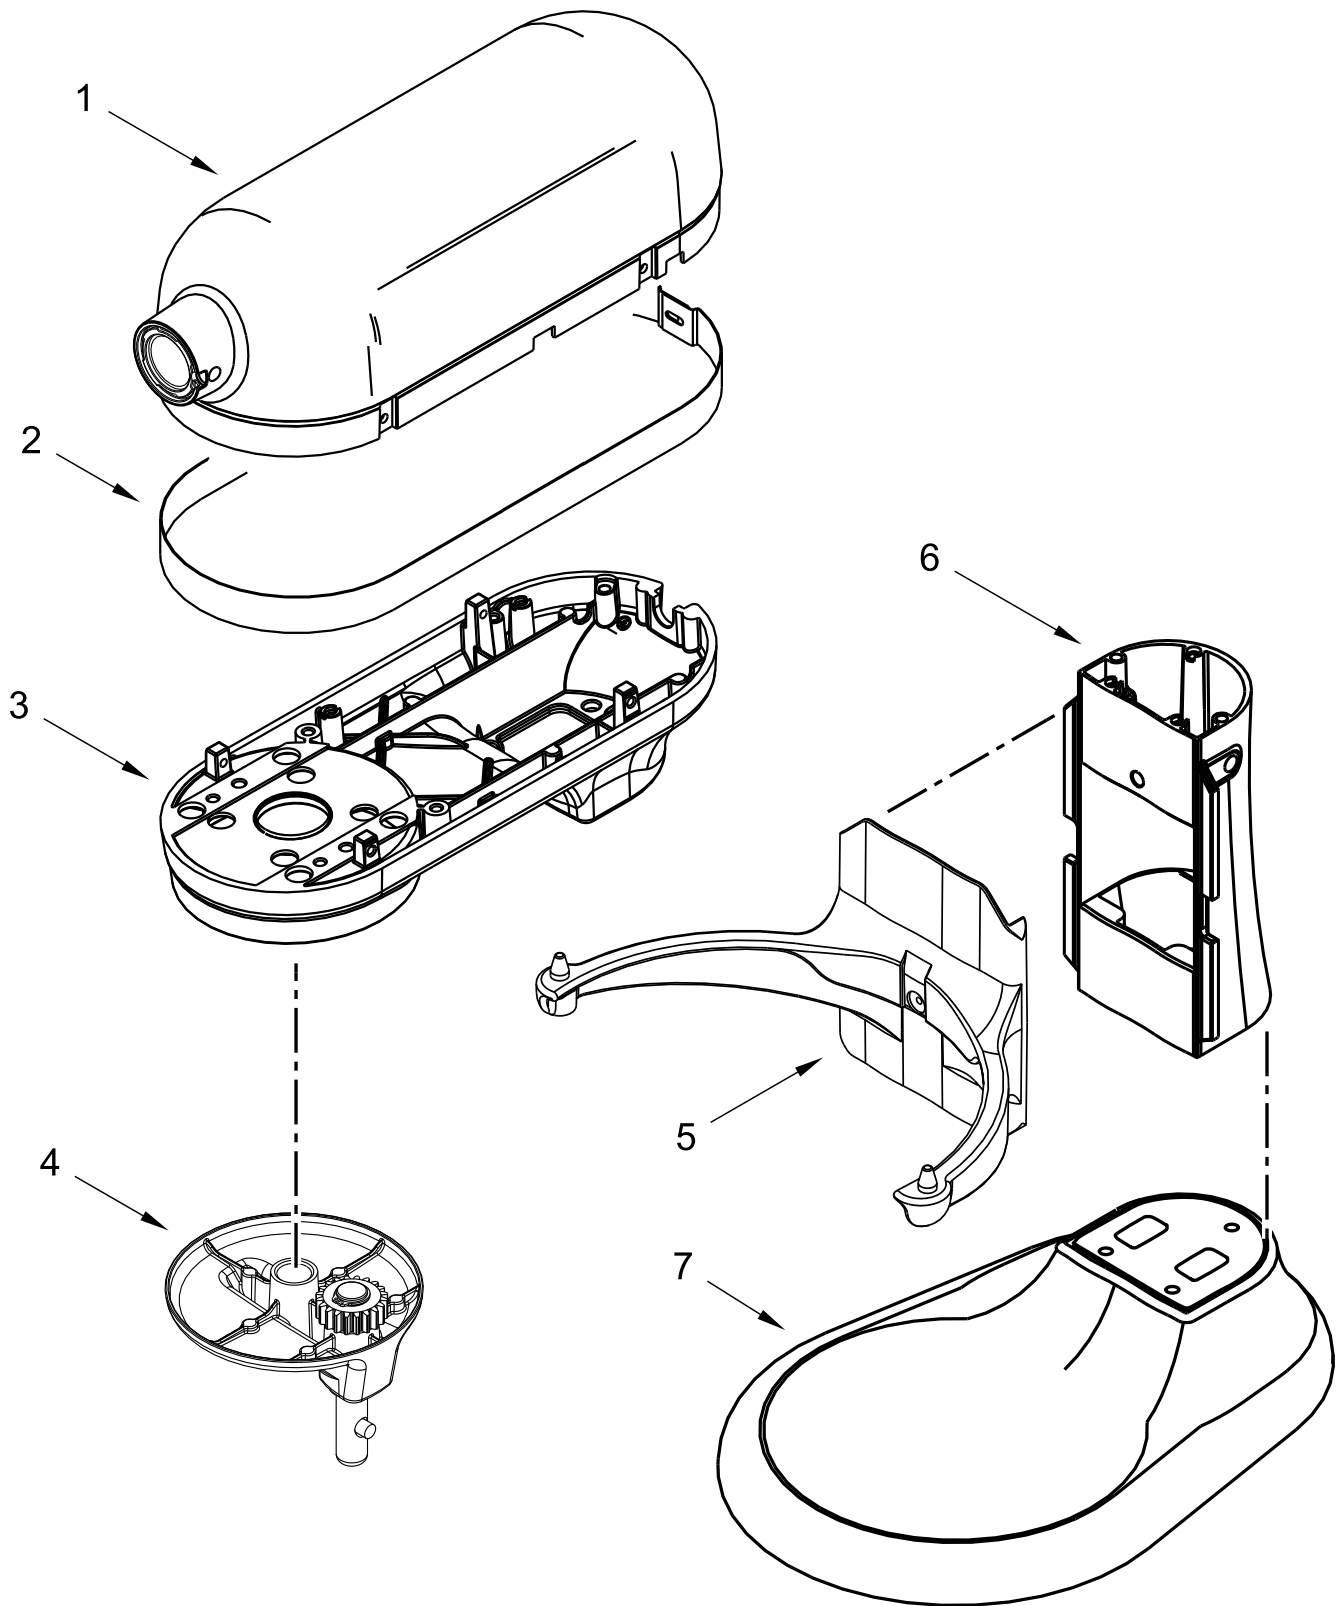

COLOR VARIATION PARTS