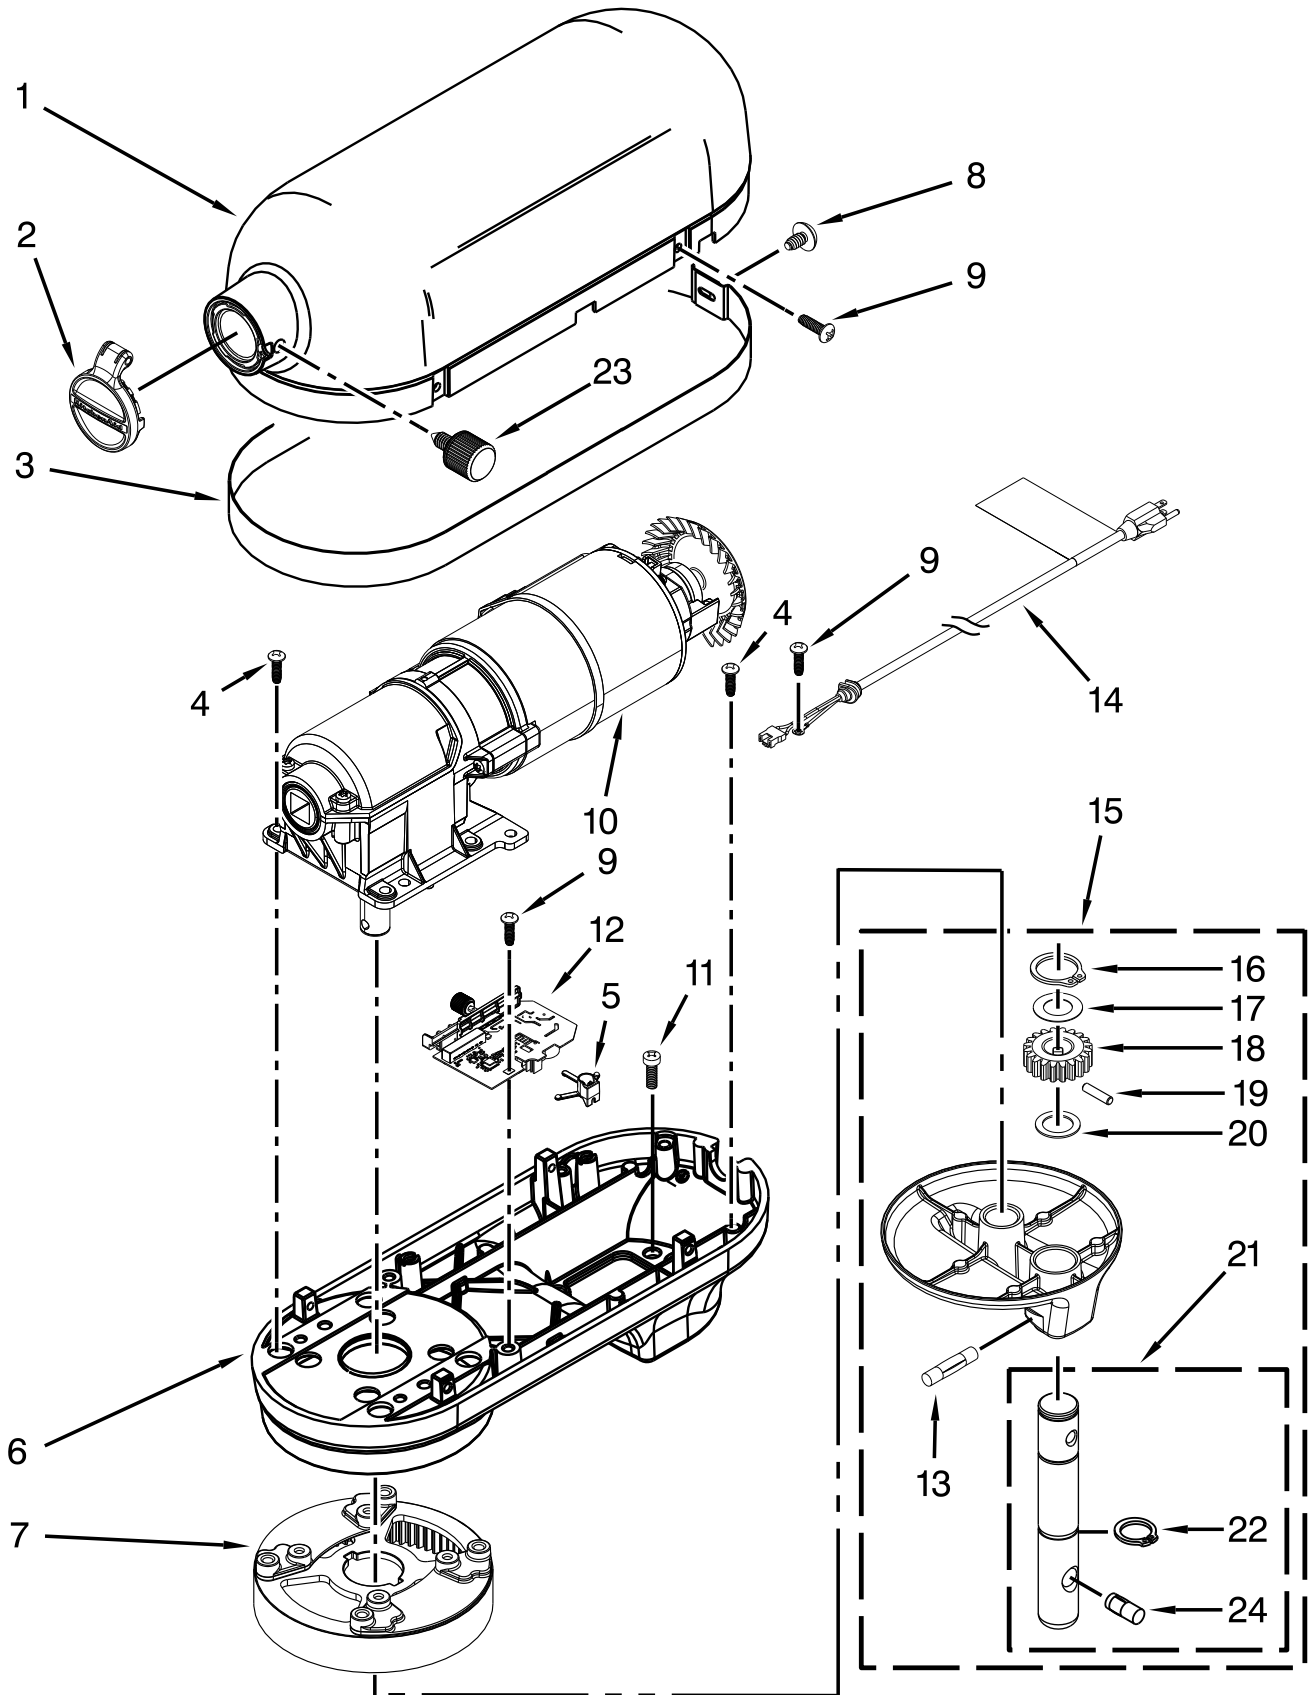

CASE, GEARING AND PLANETARY UNIT

CASE, GEARING AND PLANETARY UNIT

<u>Illus.</u> <u>No.</u>	<u>Part No.</u>	<u>Description</u>	<u>Illus.</u> <u>No.</u>	<u>Part No.</u>	<u>Description</u>	<u>Illus.</u> <u>No.</u>	<u>Part No.</u>	<u>Description</u>
1		Motor Housing (Refer to Color Variation Parts Page)	8	3400617	Screw	18	W10234643	Gear, Pinion
			9	3400814	Screw	19	9707223	Pin, Retaining
2	W10395280	Cap, Attachment Hub (Satin Chrome)	10	W10517938	Motor, 120 Volt Assembly	20	8533910	Washer
	9703315	Cap, Attachment Hub (Chrome)	11	3400200	Screw	21	9708191	Shaft, Agitator
3		Trim Band (Refer to Color Variation Parts Page)	12	W10545635	Control Assembly, 120 Volt	22	9703680	Clip, Retaining
			13	W10234531	Pin, Groove	23		Thumb Screw
4	W10351843	Screw	14		Cord, Power		W10512907	Chrome
5	W10305968	Holder, Control	15	W10338492	Black Planetary Assembly	24	9704677	Pin, Groove
6		Lower Gearcase (Refer to Color Variation Parts Page)			(Refer to Color Variation Parts Page)			
7	W10234493	Gear, Ring and Plate Assembly	16	9703438	Ring, Retaining			
			17	9706090	Washer			