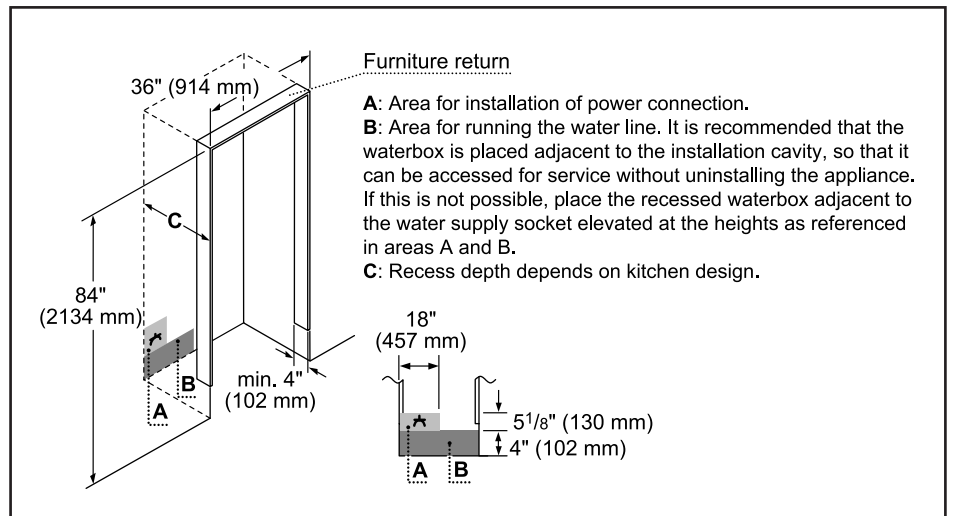

36" Built-In French Door Bottom-Freezer

Benchmark™ Series -Stainless Steel B36BT830NS

Installation Details

For help and assistance with Bosch accessories please visit: www.bosch-eshop.com/eshop/bosch/us or call 1-800-944-2904 Mon-Fri 5am to 6pm PST Sat 6am to 3pm PST

Notes: All height, width and depth dimensions are shown in inches. Please refer to installation instructions prior to making cutout. BSH reserves the absolute and unrestricted right to change product materials and specifications, at any time, without notice. Consult the product's installation instructions for final dimensional data and other details. Applicable product warranty can be found in accompanying product literature or you may contact your account manager for further details.

Warranties: Bosch warrants that the Product is free from defects in materials and workmanship for a period of three hundred and sixty-five (365) days from the date of purchase. The foregoing timeline begins to run upon the date of purchase, and shall not be stalled, tolled, extended, or suspended, for any reason whatsoever. This Product is also warranted to be free from cosmetic defects in material and workmanship (such as scratches of stainless steel, paint/porcelain blemishes, chip, dents, or other damage to the finish of the Product, for a period of thirty (30) days from the date of purchase or closing date for new construction. This cosmetic warranty excludes slight color variations due to inherent differences in painted and porcelain parts, as well as differences caused by kitchen lighting, product location, or other similar factors. This cosmetic warranty specifically excludes any display, floor, "As Is", or "B" stock appliances.

For more information on our entire line of products, go to www.bosch-home.com/us or call 1-800-944-2904

© BSH Home Appliances Corporation. All rights reserved. Bosch is a registered trademark of Robert Bosch GmbH.