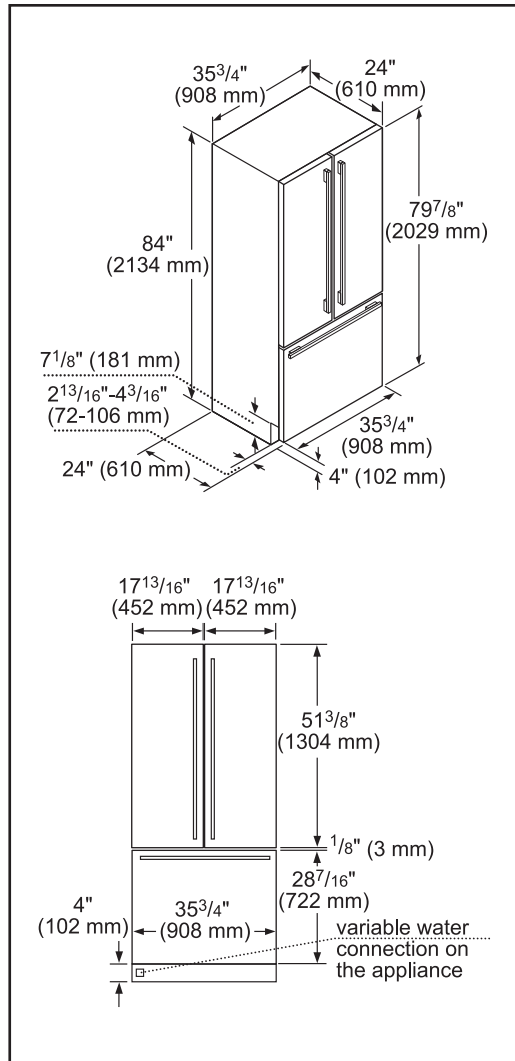

36" Built-In French Door Bottom-Freezer

Benchmark™ Series -Stainless Steel B36BT830NS

Installation Details

For help and assistance with Bosch accessories please visit: www.bosch-eshop.com/eshop/bosch/us or call 1-800-944-2904 Mon-Fri 5am to 6pm PST Sat 6am to 3pm PST

Notes: All height, width and depth dimensions are shown in inches. Please refer to installation instructions prior to making cutout. BSH reserves the absolute and unrestricted right to change product materials and specifications, at any time, without notice. Consult the product's installation instructions for final dimensional data and other details. Applicable product warranty can be found in accompanying product literature or you may contact your account manager for further details.

Warranties: Bosch warrants that the Product is free from defects in materials and workmanship for a period of three hundred and sixty-five (365) days from the date of purchase. The foregoing timeline begins to run upon the date of purchase, and shall not be stalled, tolled, extended, or suspended, for any reason whatsoever. This Product is also warranted to be free from cosmetic defects in material and workmanship (such as scratches of stainless steel, paint/porcelain blemishes, chip, dents, or other damage to the finish of the Product, for a period of thirty (30) days from the date of purchase or closing date for new construction. This cosmetic warranty excludes slight color variations due to inherent differences in painted and porcelain parts, as well as differences caused by kitchen lighting, product location, or other similar factors. This cosmetic warranty specifically excludes any display, floor, "As Is", or "B" stock appliances.

For more information on our entire line of products, go to www.bosch-home.com/us or call 1-800-944-2904

© BSH Home Appliances Corporation. All rights reserved. Bosch is a registered trademark of Robert Bosch GmbH.