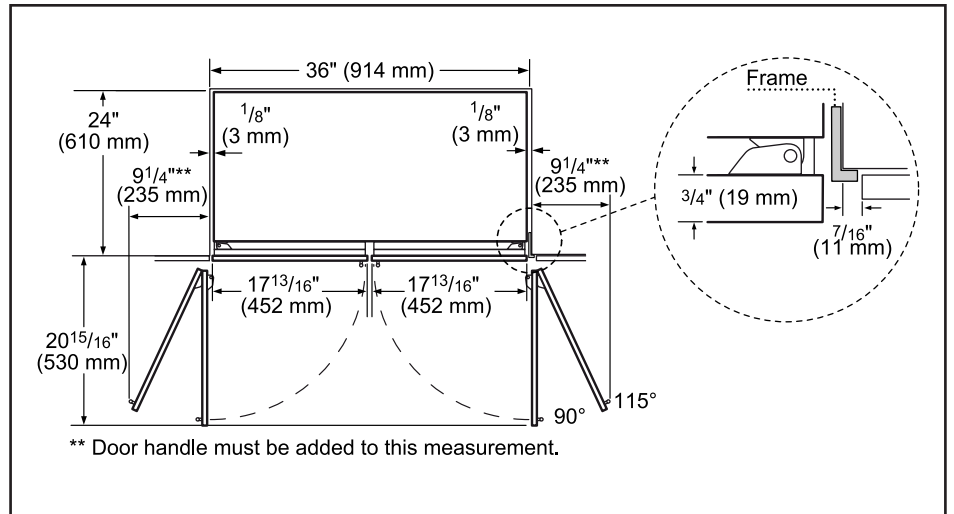

36" Built-In French Door Bottom-Freezer

Benchmark™ Series -Stainless Steel B36BT830NS

Installation Details

For help and assistance with Bosch accessories please visit: www.bosch-eshop.com/eshop/bosch/us or call 1-800-944-2904 Mon-Fri 5am to 6pm PST Sat 6am to 3pm PST

Notes: All height, width and depth dimensions are shown in inches. Please refer to installation instructions prior to making cutout. BSH reserves the absolute and unrestricted right to change product materials and specifications, at any time, without notice. Consult the product's installation instructions for final dimensional data and other details. Applicable product warranty can be found in accompanying product literature or you may contact your account manager for further details.

Warranties: Bosch warrants that the Product is free from defects in materials and workmanship for a period of three hundred and sixty-five (365) days from the date of purchase. The foregoing timeline begins to run upon the date of purchase, and shall not be stalled, tolled, extended, or suspended, for any reason whatsoever. This Product is also warranted to be free from cosmetic defects in material and workmanship (such as scratches of stainless steel, paint/porcelain blemishes, chip, dents, or other damage to the finish of the Product, for a period of thirty (30) days from the date of purchase or closing date for new construction. This cosmetic warranty excludes slight color variations due to inherent differences in painted and porcelain parts, as well as differences caused by kitchen lighting, product location, or other similar factors. This cosmetic warranty specifically excludes any display, floor, "As Is", or "B" stock appliances.

For more information on our entire line of products, go to www.bosch-home.com/us or call 1-800-944-2904

© BSH Home Appliances Corporation. All rights reserved. Bosch is a registered trademark of Robert Bosch GmbH.