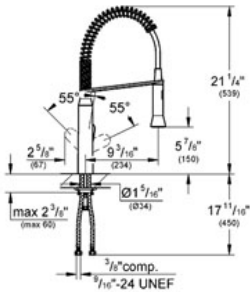

K7
Single-lever sink mixer, 1/2"
MODEL # 31380

Pure Freude an Wasser

GROHE America, Inc | 200 North Gary Avenue, Suite G, Roselle, IL 60172
Phone: +1 (800) 444-7643 | Fax: +1 (800) 225-2778 | us-customerservice@grohe.com

Product Description:
Single-lever sink mixer, 1/2"

Standard Specification:

- GROHE StarLight® finish
- GROHE SilkMove® ceramic cartridge
- Single hole installation
- Adjustable flow rate limiter
- Professional spray
- Spout with SpeedClean-flow control
- Rocker-Diverter
- Swivel area 140°
- Quick installation system
- Stainless Steel Braided Flexible Supplies
- **Protected against backflow**
- Max Flow Rate 1.75 gpm (6.6 L/min)