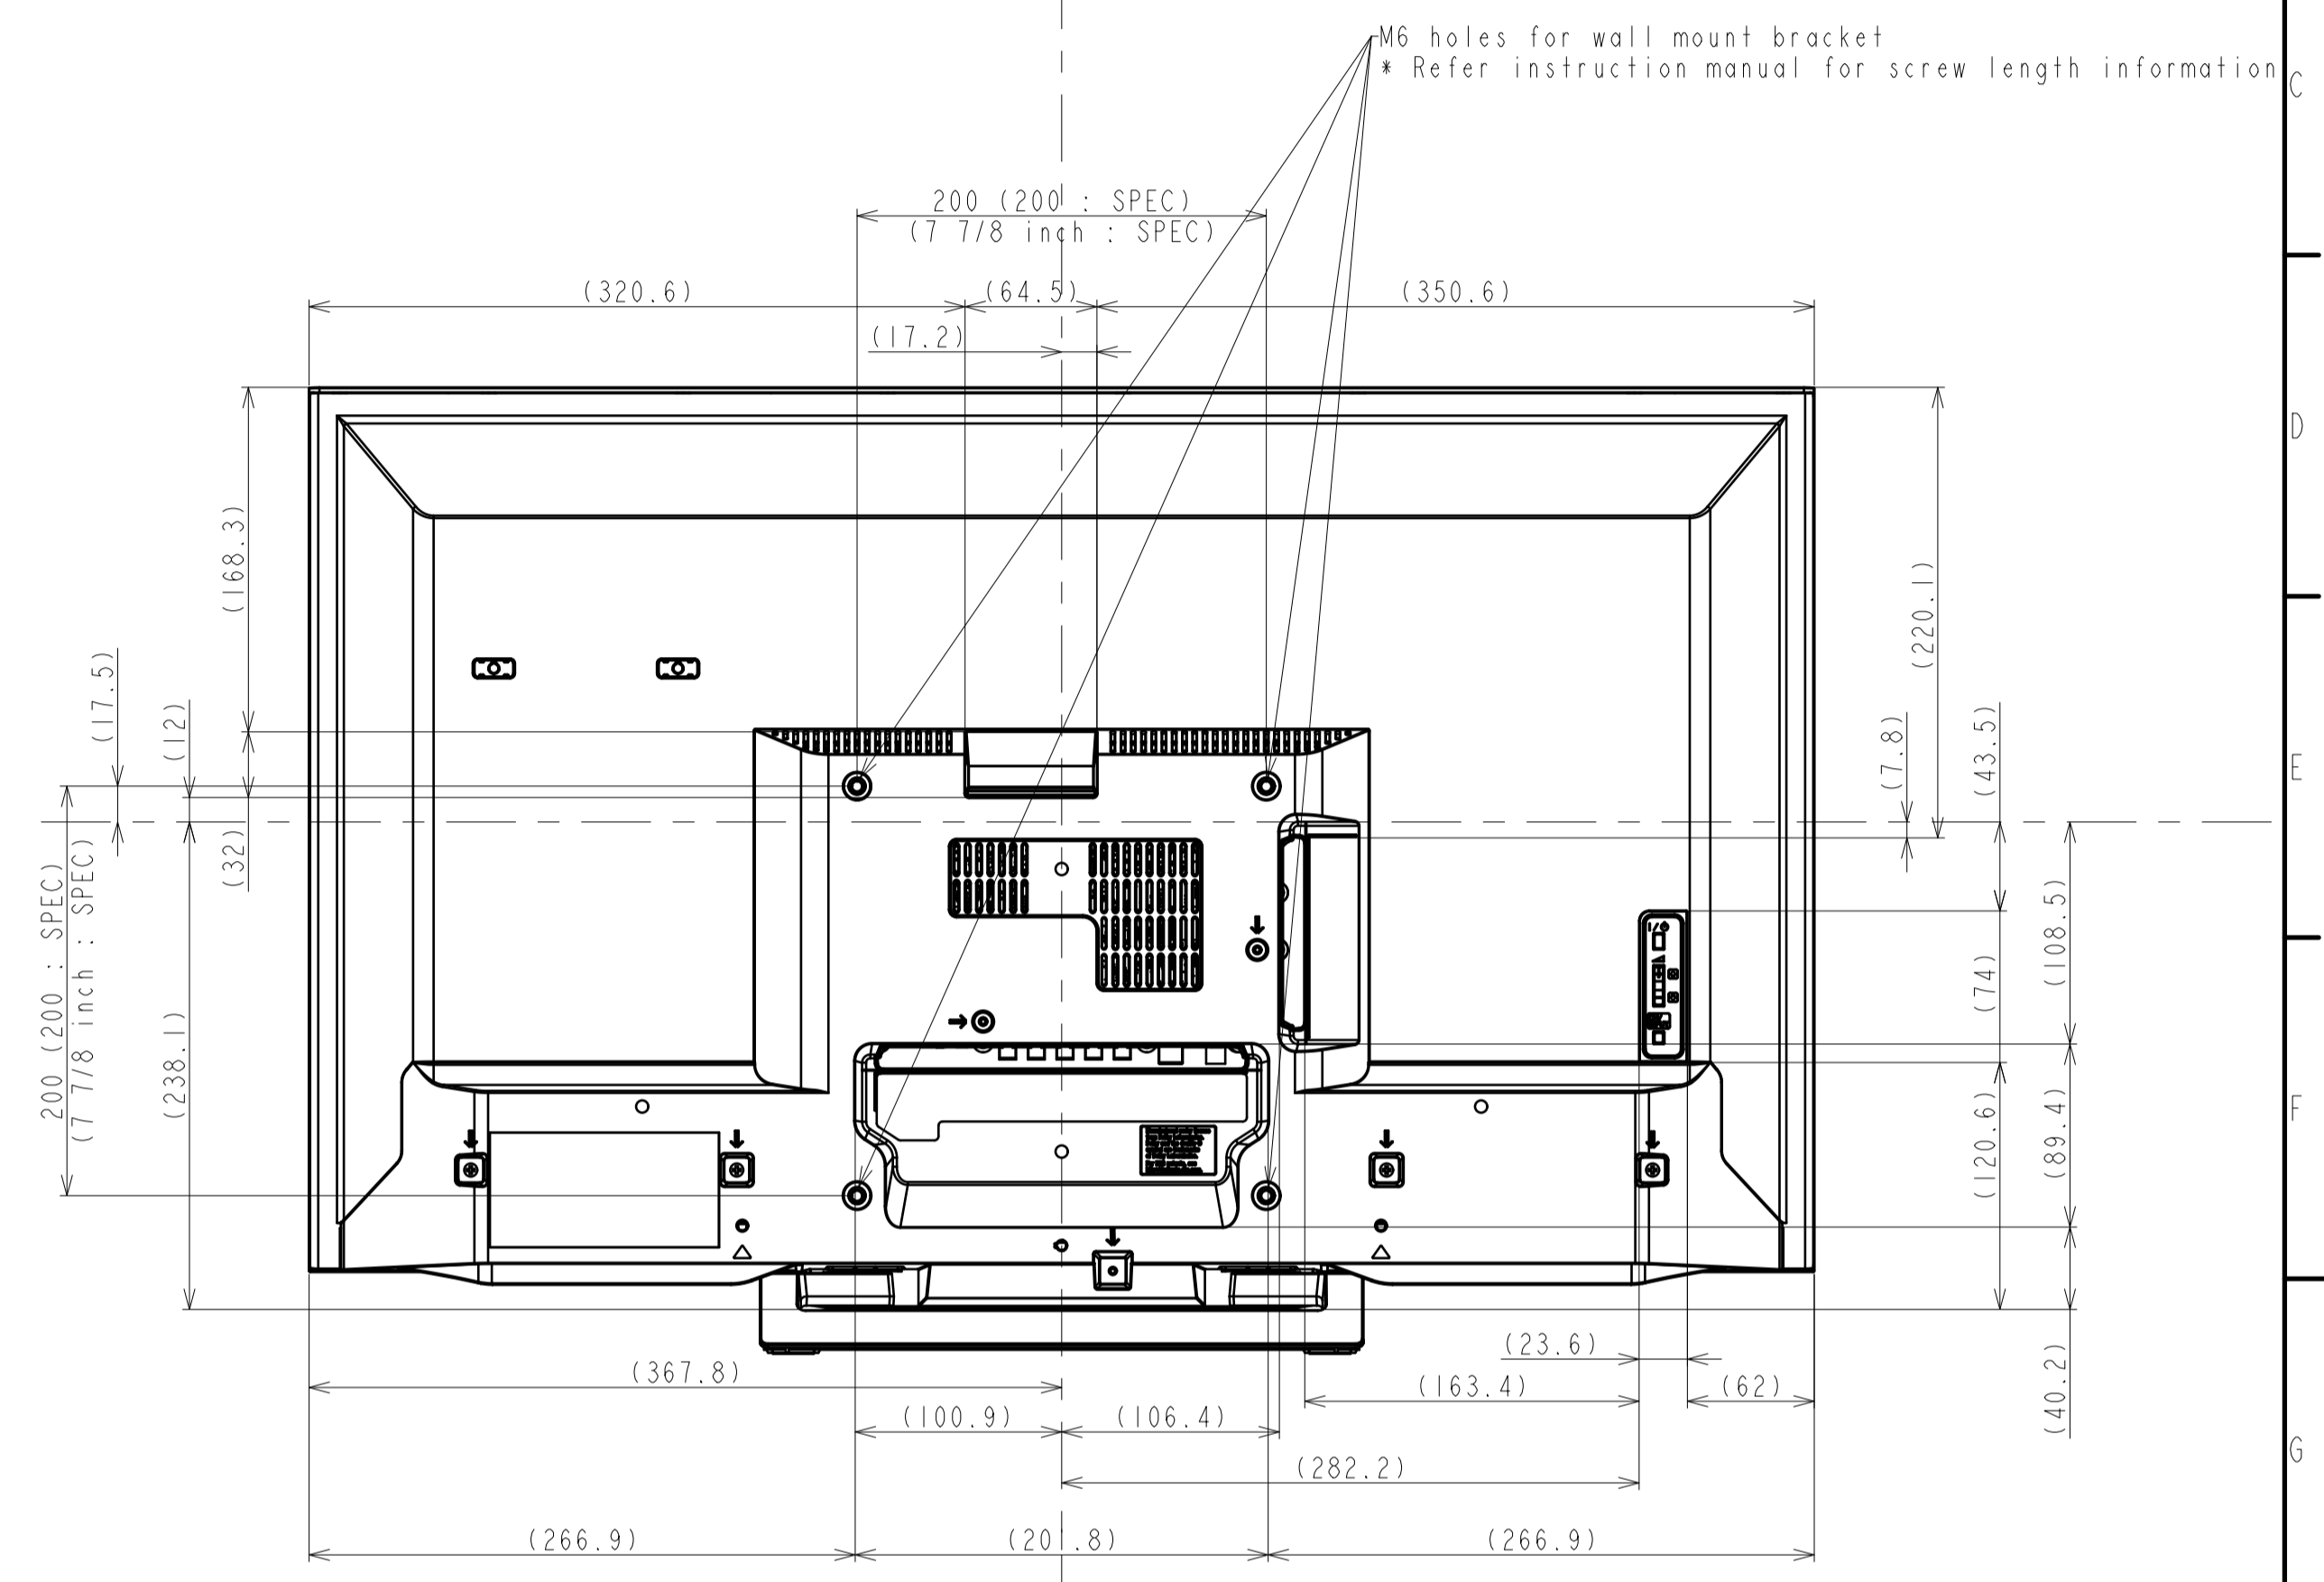

WITH MOLD STAND

WALL-MOUNT ADAPTER

SU-WL450 STANDARD

SU-WL450 SLIM

SONY STANDARD DRAWING

SCALE	TITLE/DESCRIPTION	PART NO.	SHEET
1:5	32 (R4XXB) EXTERIOR VIEW		3
	32 (R4XXB) EXTERIOR VIEW		