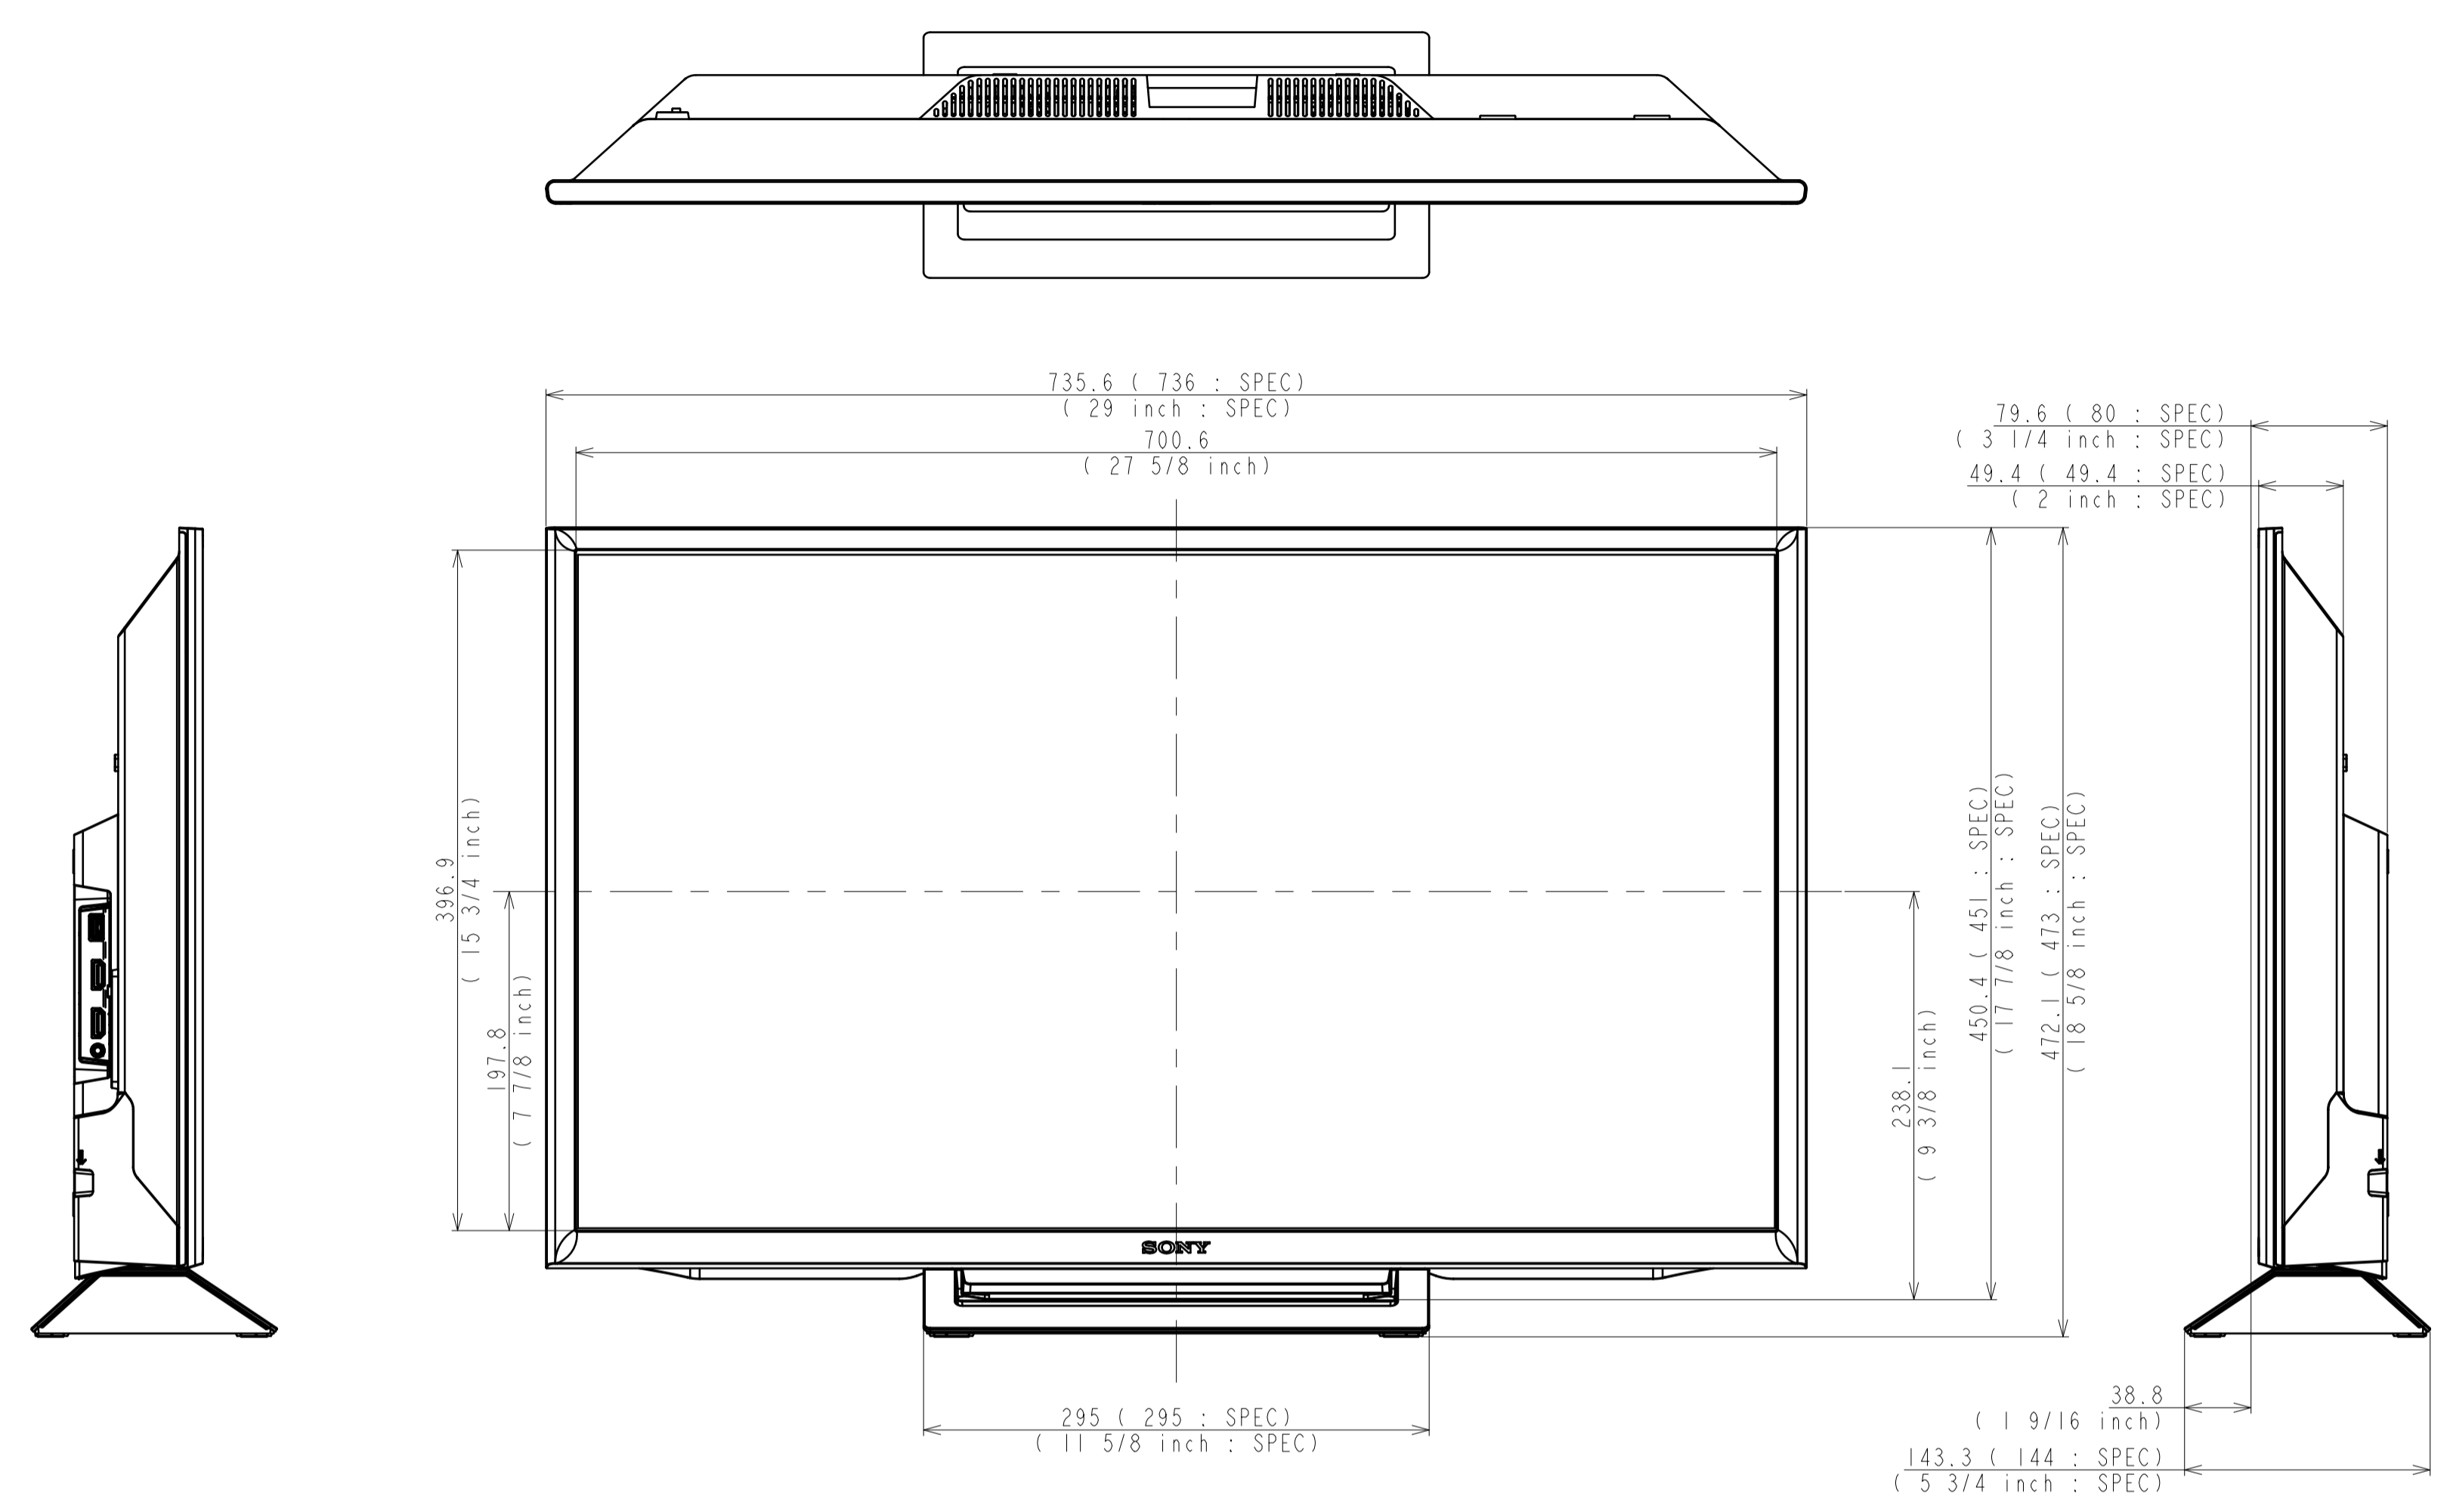

WITH MOLD STAND

WALL-MOUNT ADAPTER

SU-WL450 STANDARD

SU-WL450 SLIM

SONY STANDARD DRAWING

SCALE	TITLE/DESCRIPTION	PART NO.	SHEET
1:5	32 (R4XXB) EXTERIOR VIEW		3
	32 (R4XXB) EXTERIOR VIEW		