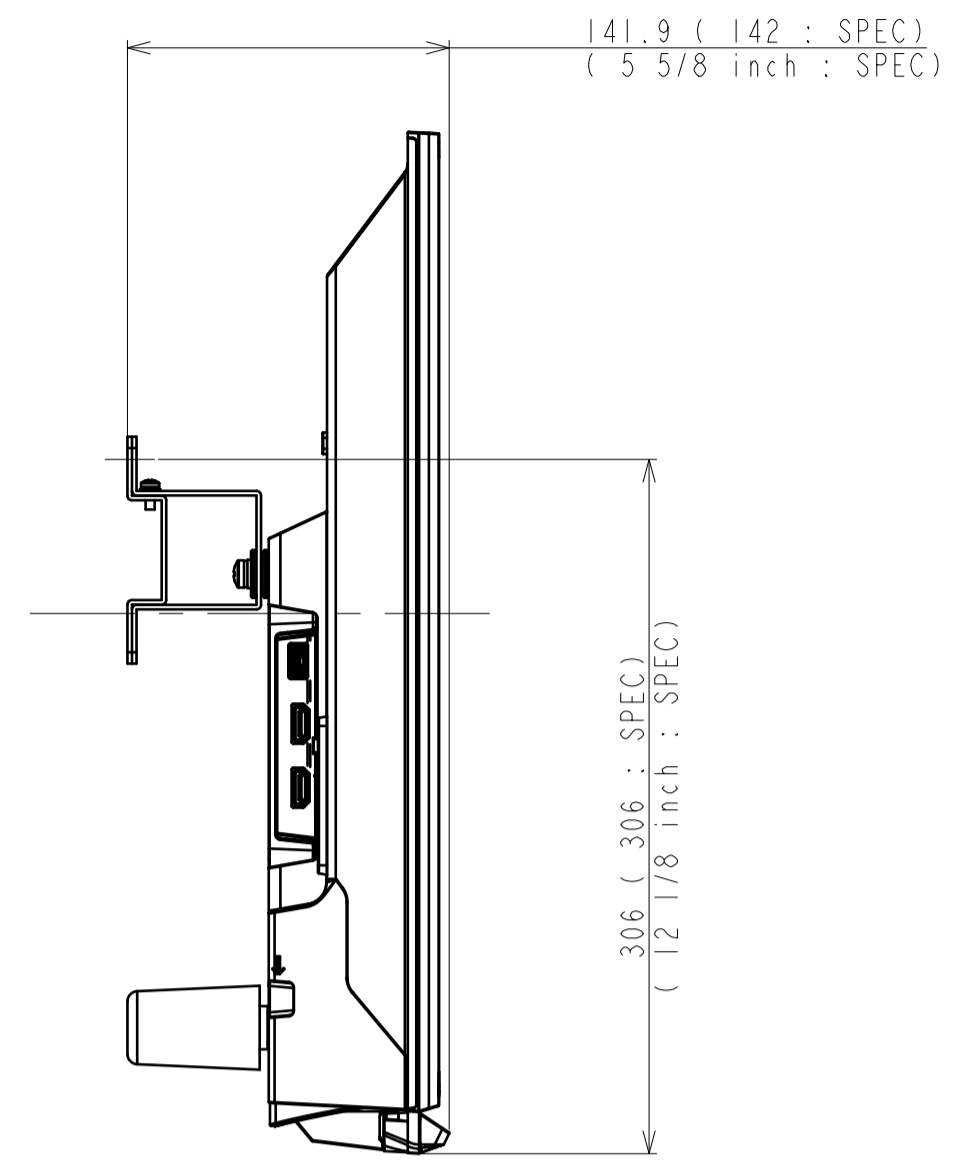

WITH MOLD STAND

WALL-MOUNT ADAPTER

SU-WL450 STANDARD

SU-WL450 SLIM

SONY STANDARD DRAWING

SCALE	TITLE/DESCRIPTION	PART NO.	SHEET
1:5	32 (R4XXB) EXTERIOR VIEW		3
	32 (R4XXB) EXTERIOR VIEW		