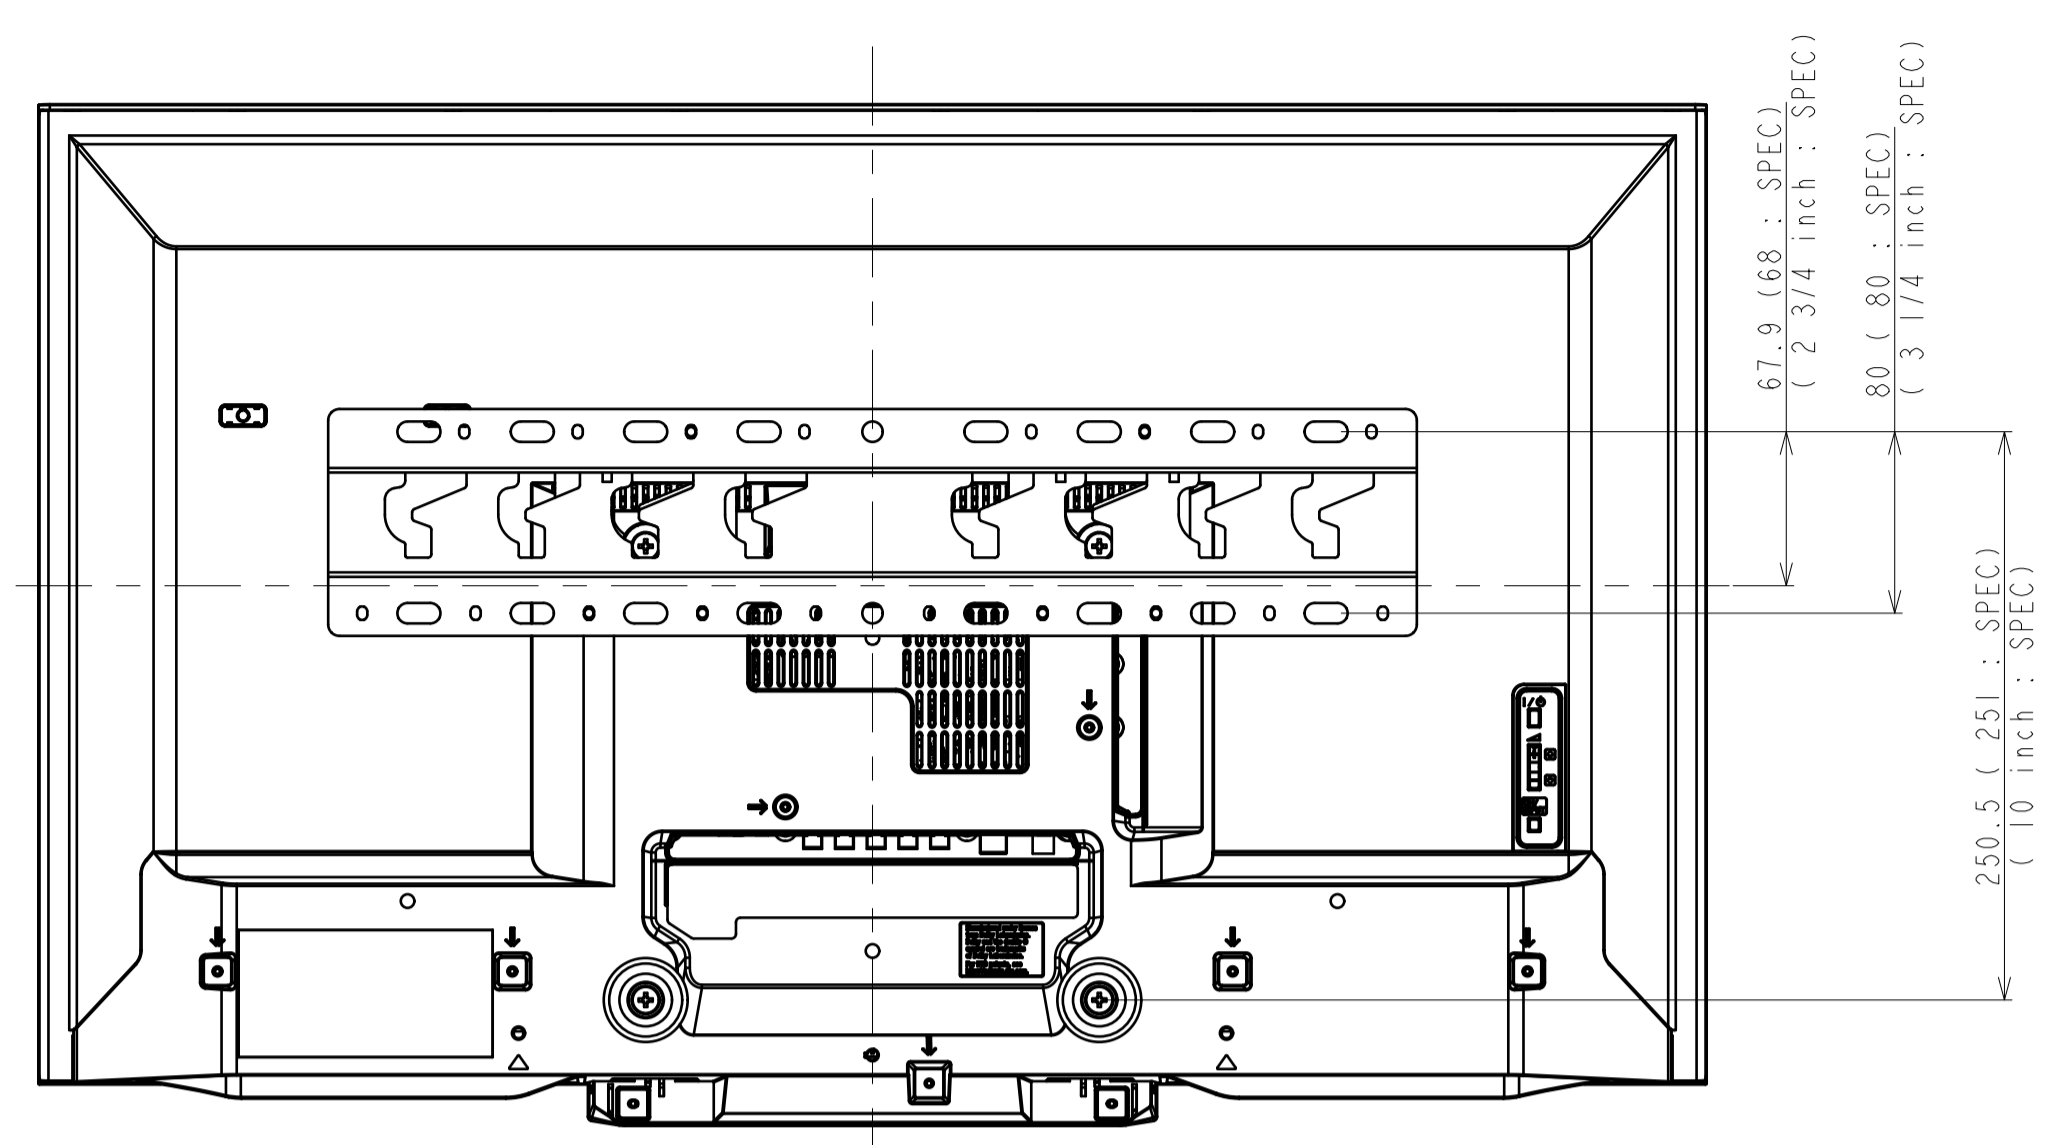

WITH MOLD STAND

WALL-MOUNT ADAPTER

SU-WL450 STANDARD

SU-WL450 SLIM

SONY STANDARD DRAWING

SCALE	TITLE/DESCRIPTION	PART NO.	SHEET
1:5	32 (R4XXB) EXTERIOR VIEW		3
	32 (R4XXB) EXTERIOR VIEW		