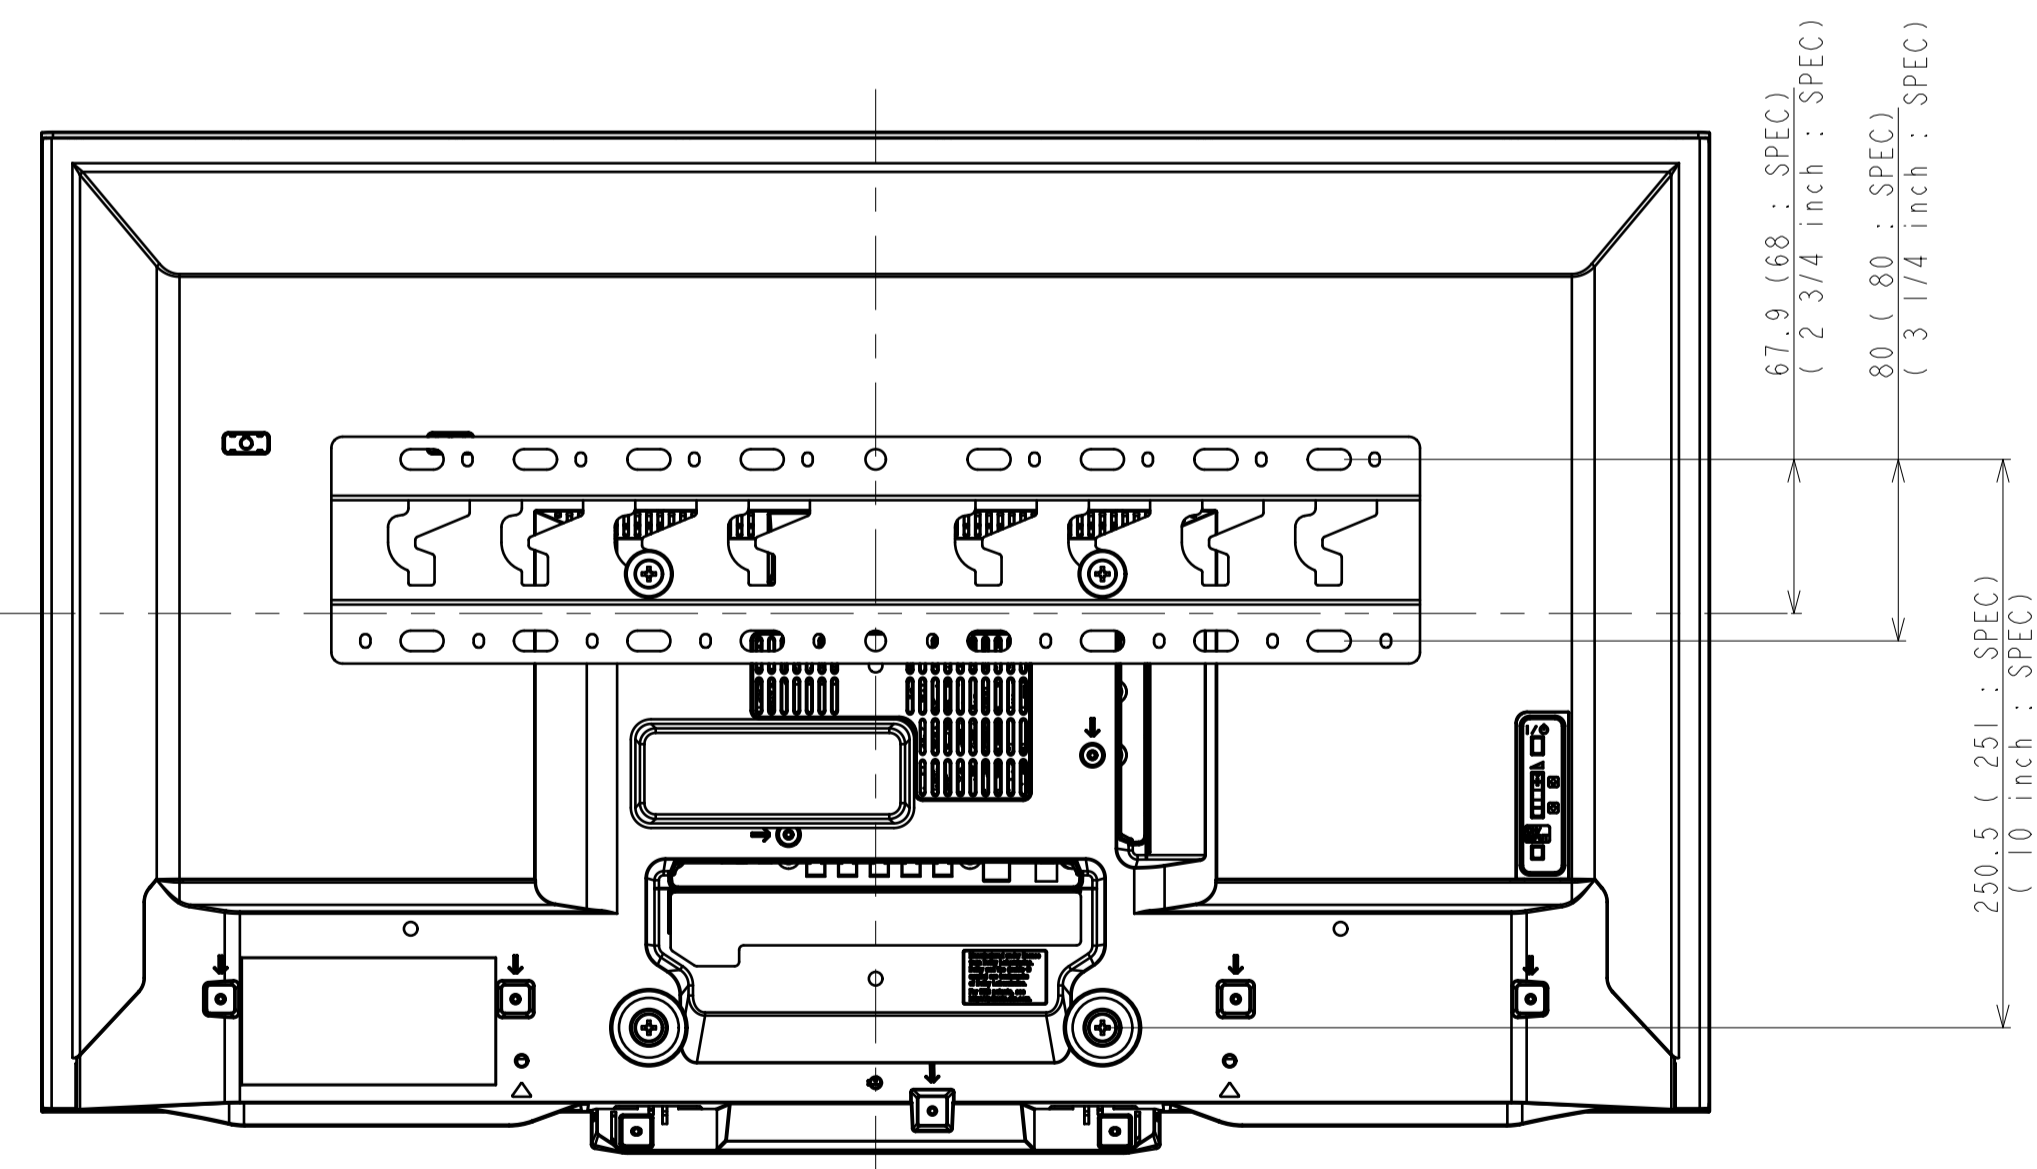

WITH MOLD STAND

WALL-MOUNT ADAPTER

SU-WL450 STANDARD

SU-WL450 SLIM

SONY STANDARD DRAWING

SCALE	TITLE/DESCRIPTION	PART NO.	SHEET
1:5	32 (R4XXB) EXTERIOR VIEW		3
	32 (R4XXB) EXTERIOR VIEW		