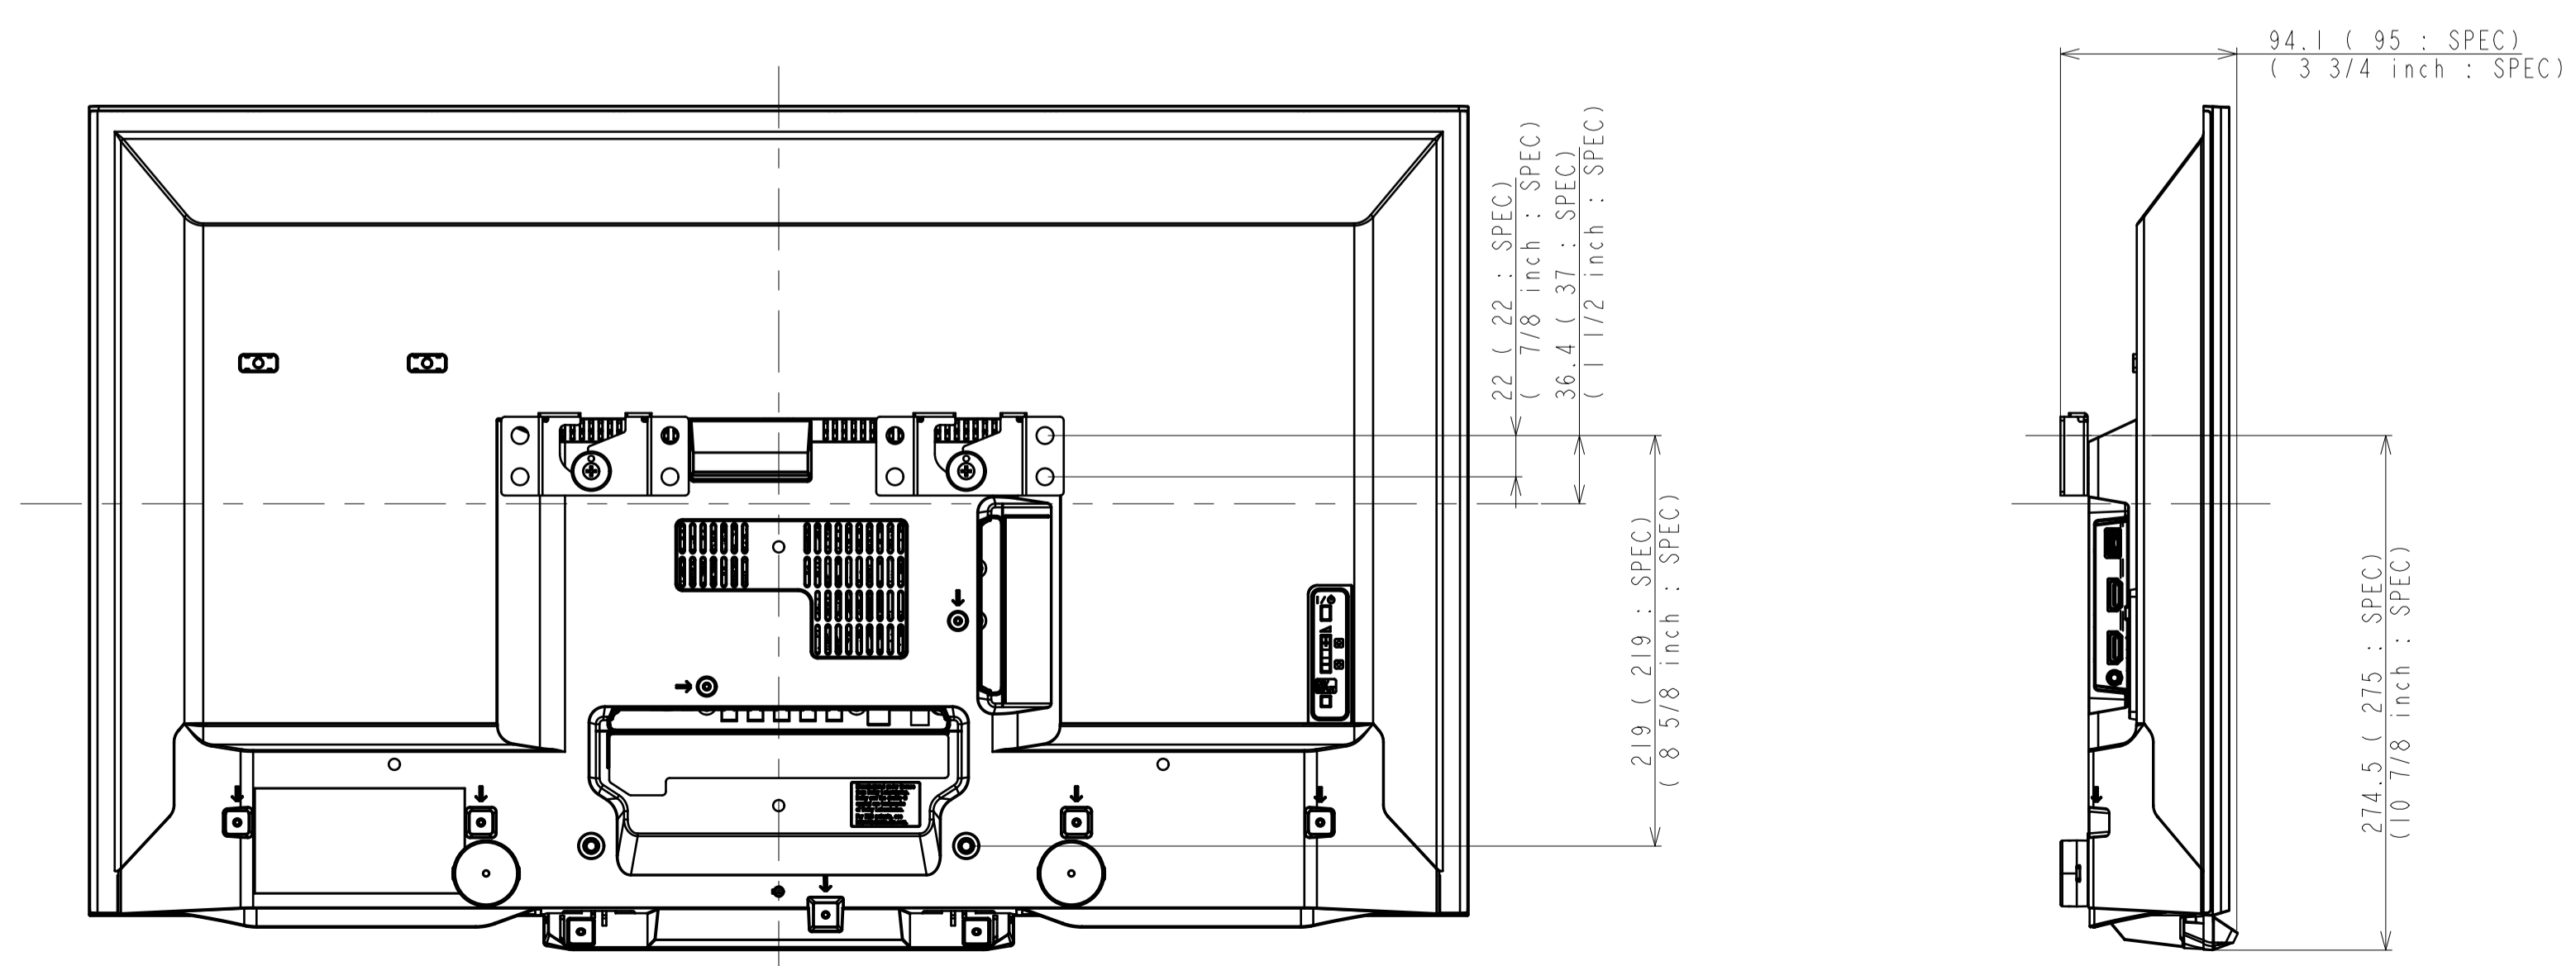

WITH MOLD STAND

WALL-MOUNT ADAPTER

SU-WL450 STANDARD

SU-WL450 SLIM

SONY STANDARD DRAWING

SCALE	TITLE/DESCRIPTION	PART NO.	SHEET
1:5	32 (R4XXB) EXTERIOR VIEW		3
	32 (R4XXB) EXTERIOR VIEW		