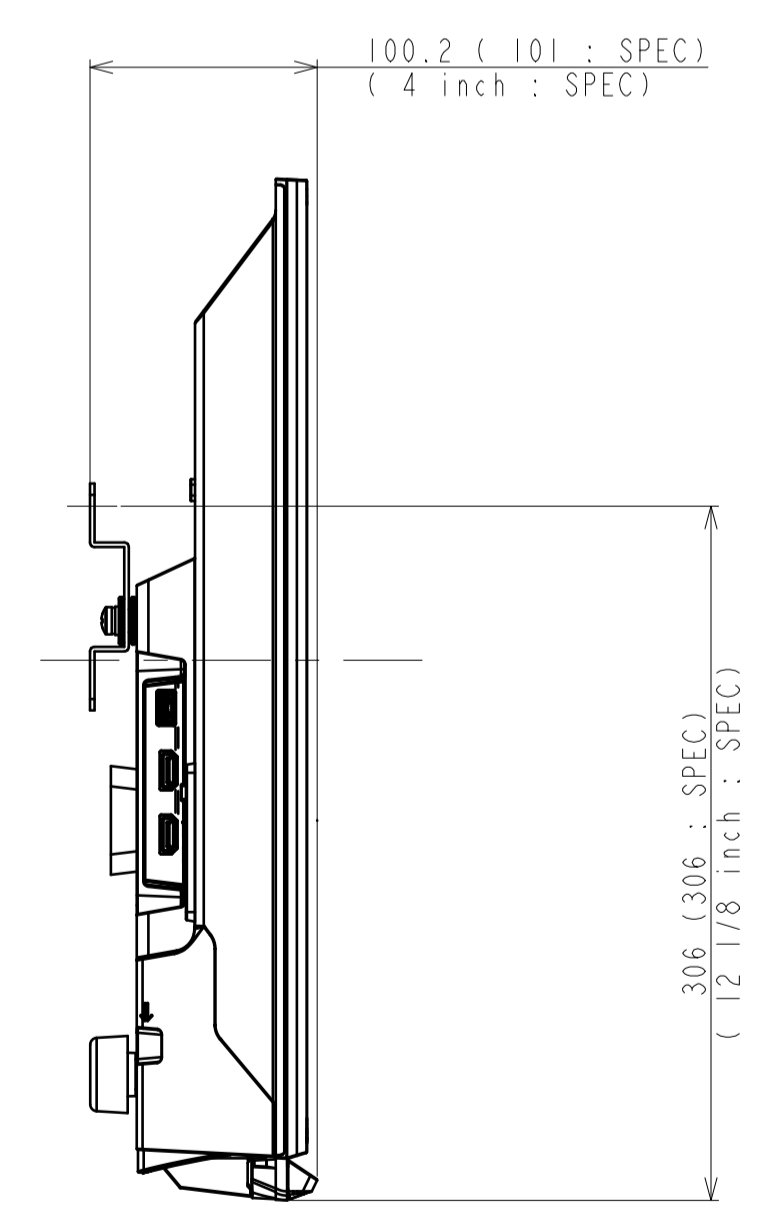

WITH MOLD STAND

WALL-MOUNT ADAPTER

SU-WL450 STANDARD

SU-WL450 SLIM

SONY STANDARD DRAWING

SCALE	TITLE/DESCRIPTION	PART NO.	SHEET
1:5	32 (R4XXB) EXTERIOR VIEW		3
	32 (R4XXB) EXTERIOR VIEW		