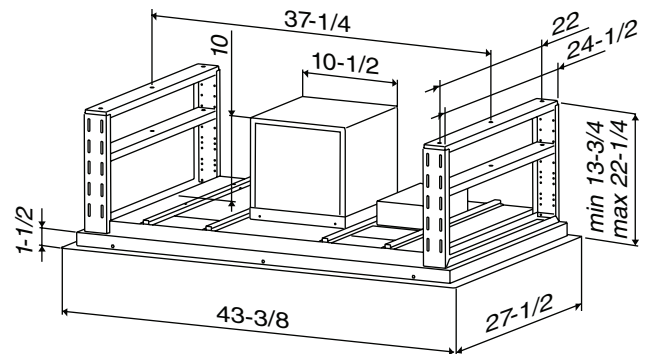

iQ6 - 600 CFM Blower System providing:

- Best in class quiet operation.
- Up to 30% faster smoke and odor removal than comparable models.
- Up to 22x more energy efficient than comparable models.
- Guaranteed Performance System (GPS) technology calibrates the hood system to every installation to provide up to 30% more CFM than standard range hoods.