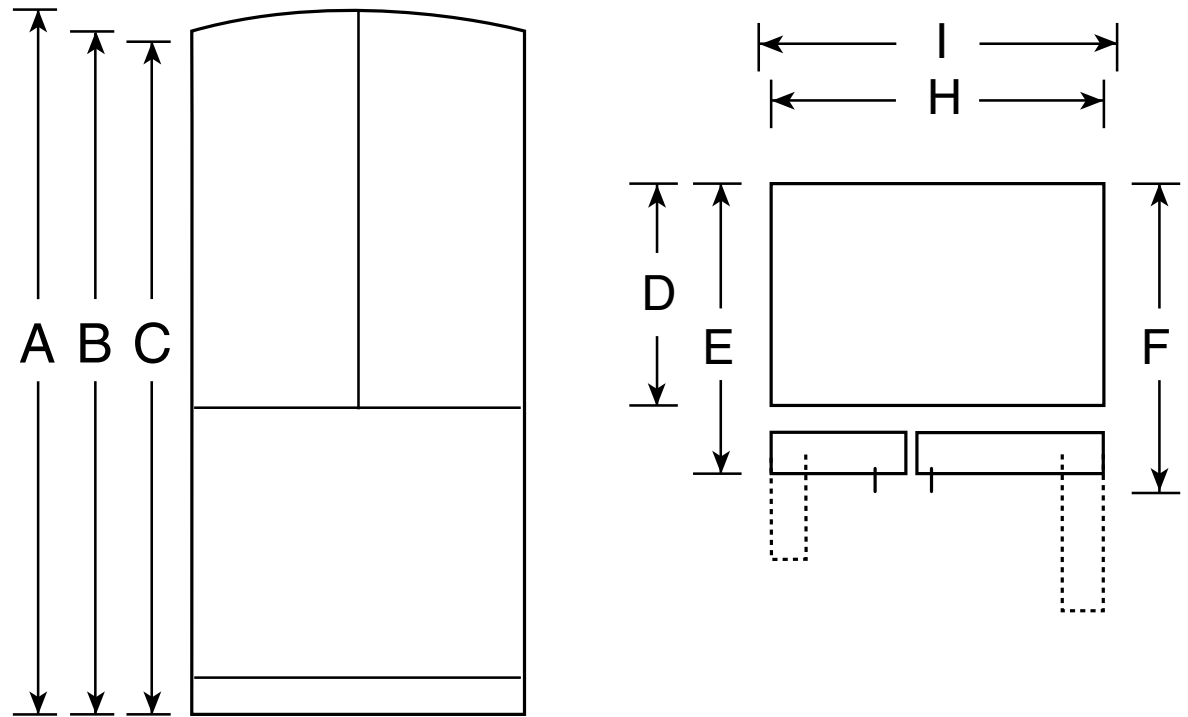

## GE Profile™ ENERGY STAR® 22.7 Cu. Ft. Counter Depth French-Door Refrigerator

### Dimensions and Installation Information (in inches)

Overall Dimensions	Height to top of crown (in.) <b>A</b>	70-1/2
	Height to top of hinge (in.) <b>B</b>	69-7/8
	Height to top of case (in.) <b>C</b>	69
	Case depth without door (in.) <b>D</b>	24-3/8
	Case depth less door handle (in.) <b>E</b>	30-1/4
	Case depth with door handle (in.) <b>F</b>	31-1/4
	Depth with fresh food door open 90° (in.) <b>G</b>	43-3/8
	Width (in.) <b>H</b>	35-3/4
	Width with door open 90° inc. door handle (in.) <b>I</b>	44-5/8
Air	Each side (in.)	1/8
	Top (in.)	1
	Back (in.)	2