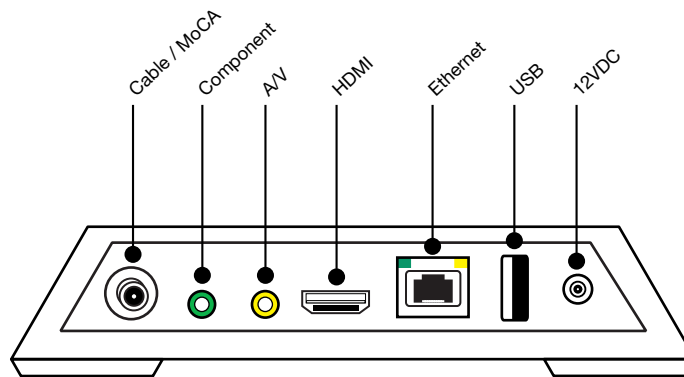

## Plug it in and share the TiVo experience on another TV.

The TiVo Mini is a convenient, all-purpose whole home companion to your 4-tuner TiVo DVR. Connecting a TiVo Mini to another TV in the house makes it easy to watch live TV, recorded shows and access web entertainment. Schedule a recording. Or start a show in the living room and finish it on your Mini in another room. Mini delivers the intuitive, easy-to-use TiVo experience you know and love.

## Specifications:

### Compatible DVRs (4-tuners required)

- TiVo Premiere 4
- TiVo Premiere XL4/Elite

**Outputs:** HDMI, component video, composite video

**Video Output Modes Include:** 480i, 480p, 720p, 1080i, 1080p

**Inputs:** Cable coax/MoCA, Ethernet connection, USB 2.0 port

### Included in Box:

- TiVo Mini
- TiVo remote (batteries included)
- Power adapter
- 6' HDMI cable
- Installation guide

**UPC:** 851342000957

**Model:** TCDA92000

**SKU:** RA9200