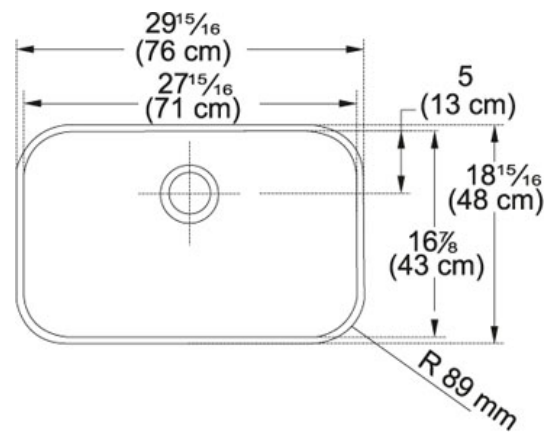

## Product Information

<b>FUN#</b>	122.0071.514
<b>US Part Number</b>	OXX110
<b>Minimum Cabinet Size</b>	33"
<b>Drain Opening</b>	3 1/2"
<b>Outer Dimensions</b>	29 15/16"x18 15/16"
<b>Bowl Size</b>	27 15/16"x16 7/8"x9 1/16"
<b>Number of Bowls</b>	1
<b>Type of Material</b>	18 ga Stainless Steel