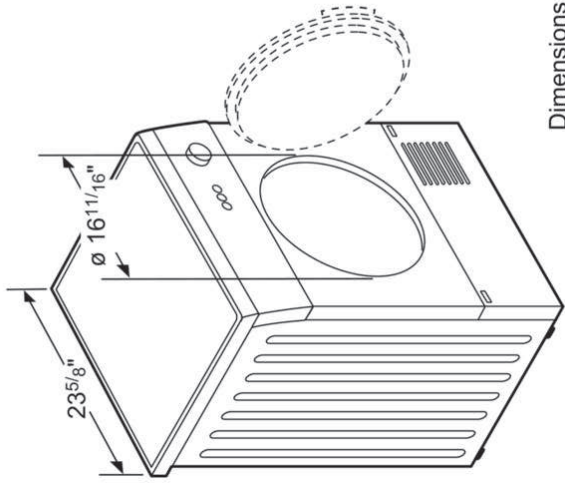

BOSCH

24" Compact Condensation Dryer
Axxis - White
WTC82100US

Dimensions in inches