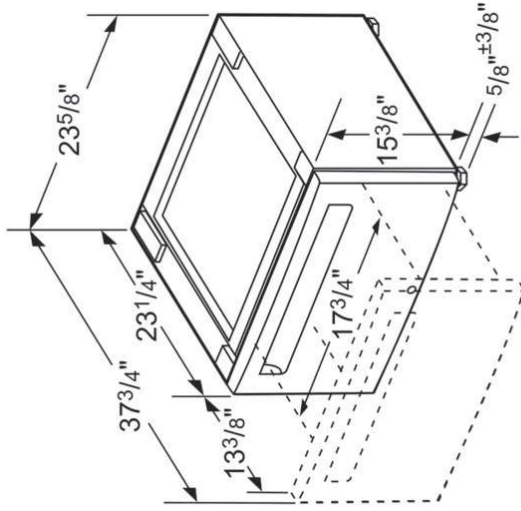

BOSCH

WMZ20500
Pedestal with Pull-Out Drawer
24" Compact Dryer
Accessories Laundry Care

Included accessories

Technical Data

Product Features

Product group : Tumble Dryer
Brand : Bosch
Product name / series name : product line supplement tumble dryers
SKU : WMZ20500
EAN code : 4242002731162
Net weight (lbs) : 34
Gross weight (lbs) : 37
Standard number of units per pallet : 1
UPC code : 825225902850
Name of product image : MCSA00523697_D5070_Frontal_Schu blade_def.jpg

Optional accessories

Consumption and connection features

Alternative colors available

Bosch
WMZ20500
Platform with pull-out
Predecessor:
Successor:

EAN code:
4242002731162
sales programme:

BOSCH

WMZ20500
Pedestal with Pull-Out Drawer
24" Compact Dryer
Accessories Laundry Care

measurements in inches